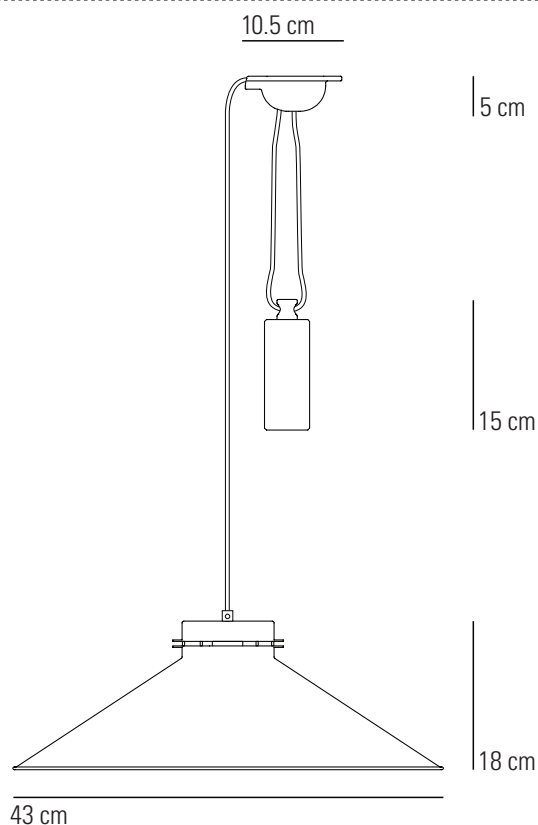

# CODIE RISE & FALL Pendant Light

Cable length may be shortened upon installation. This will reduce both maximum & minimum drop and reduce the range of movement.

1. Maximum Drop  
- without altering length of standard cable
2. Minimum Drop  
- without altering length of standard cable
3. Minimum Drop  
- when shortening length of standard cable while still allowing rise & fall movement

## Specifications

PRODUCT CODE:	FP536LP
BULB CAP:	E27
MAX WATTAGE:	100W
VOLTAGE:	230V (AC)
BULB TYPE:	GLS
IP RATING:	IP20

MATERIAL:	ALUMINIUM
AVAILABLE FINISH:	POLISHED ALUMINIUM
CABLE LENGTH:	180 CM
CABLE COLOUR:	BLACK COTTON BRAID