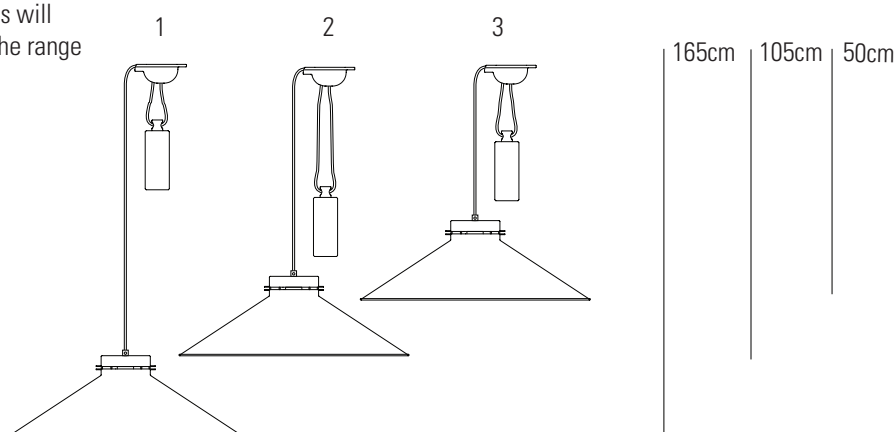

# CODIE RISE & FALL Pendant Light

Cable length may be shortened upon installation. This will reduce both maximum & minimum drop and reduce the range of movement.

1. Maximum Drop  
- without altering length of standard cable
2. Minimum Drop  
- without altering length of standard cable
3. Minimum Drop  
- when shortening length of standard cable while still allowing rise & fall movement

## Specifications

PRODUCT CODE:	FP536LP
BULB CAP:	E27
MAX WATTAGE:	100W
VOLTAGE:	230V (AC)
BULB TYPE:	GLS
IP RATING:	IP20

MATERIAL:	ALUMINIUM
AVAILABLE FINISH:	POLISHED ALUMINIUM
CABLE LENGTH:	180 CM
CABLE COLOUR:	BLACK COTTON BRAID