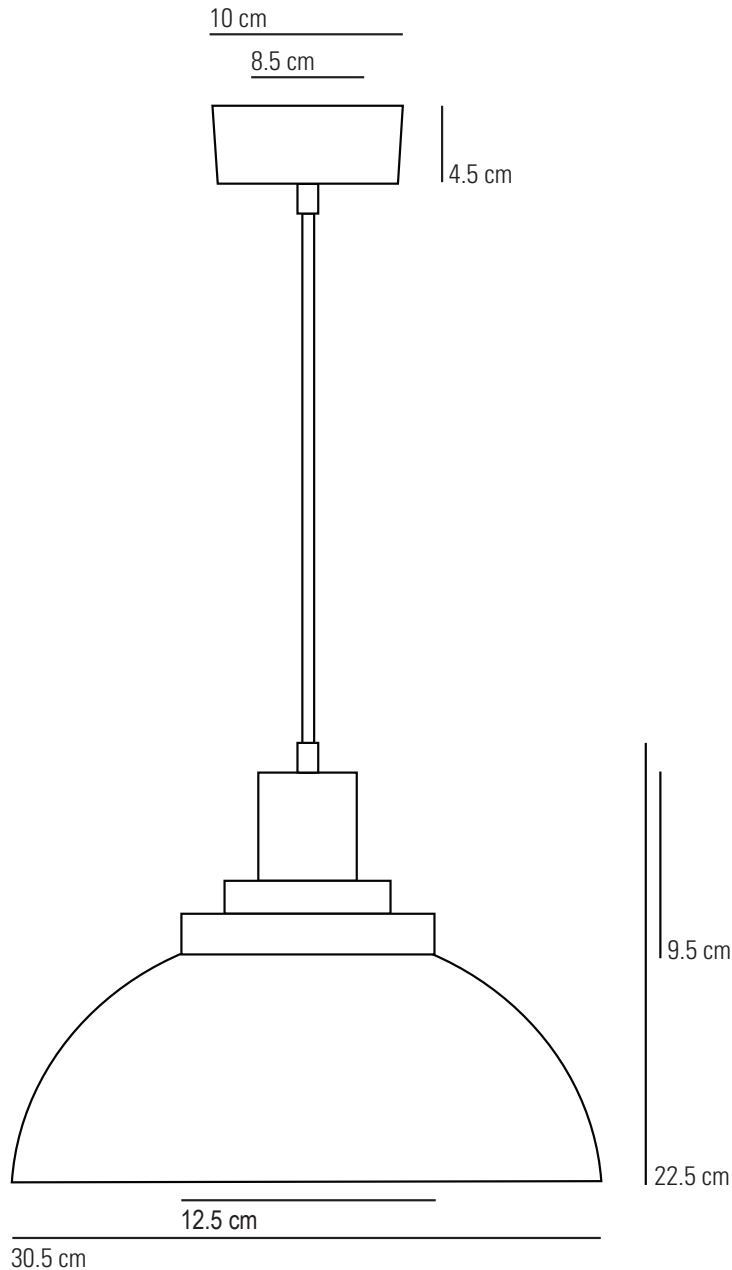

COSMO Pendant Light

Specifications

PRODUCT CODE:	FP452 / FP453 / FP454
BULB CAP:	E27
MAX WATTAGE:	60W
VOLTAGE:	230V (AC)
BULB TYPE:	GLS
IP RATING:	IP20

MATERIAL:	BONE CHINA, ALUMINUM
AVAILABLE FINISH:	NATURAL BONE CHINA (452) STEPPED BONE CHINA (453) DIMPLED BONE CHINA (454), POLISHED ALUMINUM TOP
CABLE LENGTH:	150 CM
CABLE COLOUR:	SAND & TAUPE COTTON BRAID