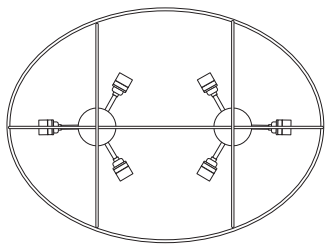

CRANTON OVAL Pendant Light

Plan View

880mm

660mm

Side View

105mm

400mm

880mm

Specifications

PRODUCT CODE: FP549N

BULB CAP: E27

MAX WATTAGE: 6 x 100W

VOLTAGE: 230V (AC)

BULB TYPE: GLS

IP RATING: IP20

MATERIAL: BONE CHINA, STEEL

AVAILABLE FINISH: NATURAL BONE CHINA,
CHROME PLATED

CABLE COLOUR: SAND & TAUPE COTTON BRAID

CABLE LENGTH: 200 CM

WIRE LENGTH: 200 CM

© ORIGINAL BTC
Made in the UK

originalbtc.com

Bulb not supplied. This product is available for specific markets.
Retrofit CFL and LED compatible.
Provided cable can be shortened during installation.
Longer cable lengths are available on request.