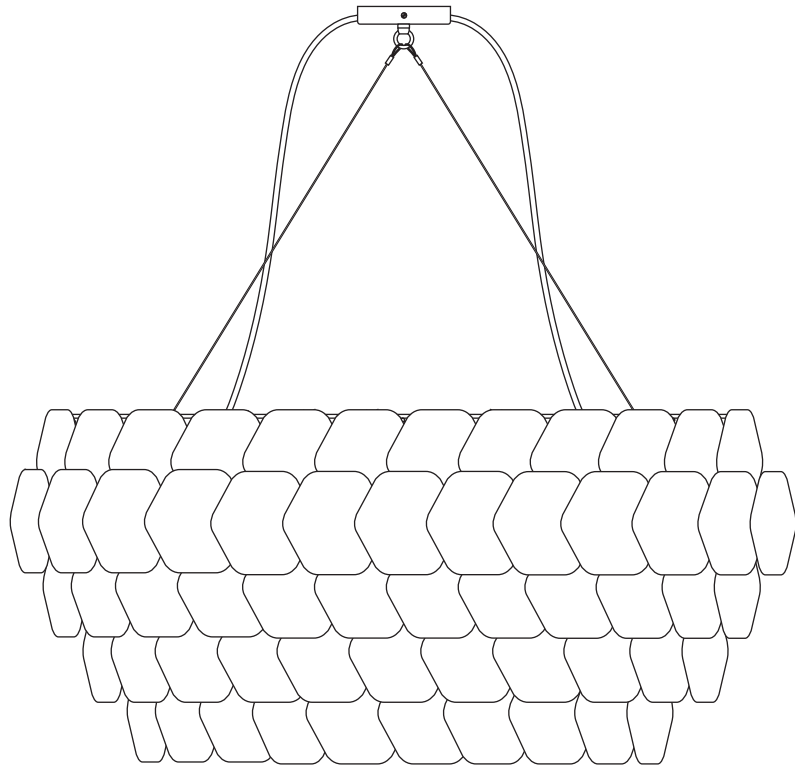

CRANTON OVAL Pendant Light

Plan View

880mm

660mm

Side View

105mm

400mm

880mm

Specifications

PRODUCT CODE: FP549N

BULB CAP: E27

MAX WATTAGE: 6 x 100W

VOLTAGE: 230V (AC)

BULB TYPE: GLS

IP RATING: IP20

MATERIAL: BONE CHINA, STEEL

AVAILABLE FINISH: NATURAL BONE CHINA,
CHROME PLATED

CABLE COLOUR: SAND & TAUPE COTTON BRAID

CABLE LENGTH: 200 CM

WIRE LENGTH: 200 CM

© ORIGINAL BTC
Made in the UK

originalbtc.com

Bulb not supplied. This product is available for specific markets.
Retrofit CFL and LED compatible.
Provided cable can be shortened during installation.
Longer cable lengths are available on request.