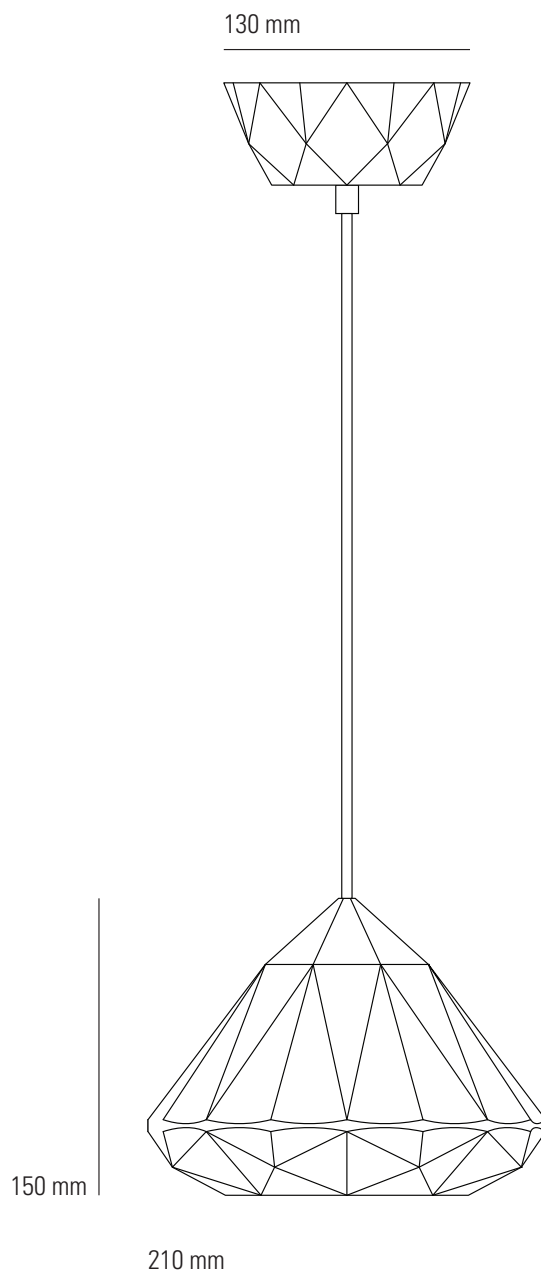

HATTON 1 Pendant Light

Specifications

PRODUCT CODE: FP547N

BULB CAP: E27

MAX WATTAGE: 60W

VOLTAGE: 230V (AC)

BULB TYPE: BALL

IP RATING: IP20

MATERIAL(S): BONE CHINA

AVAILABLE FINISH: NATURAL BONE CHINA

CABLE LENGTH: 150 CM

CABLE COLOUR: BLACK COTTON BRAID