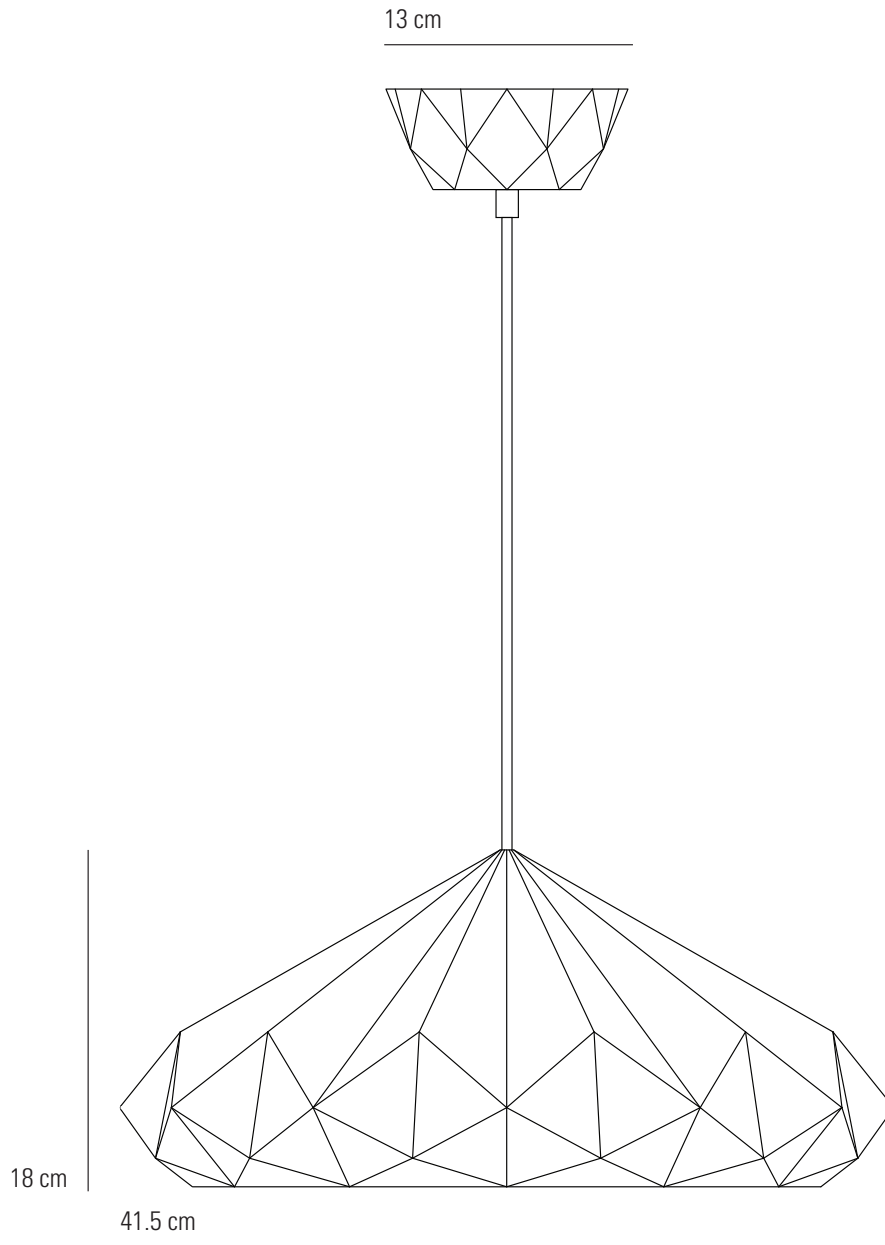

HATTON 4 Pendant Light

Specifications

PRODUCT CODE: FP564

BULB CAP: E27

MAX WATTAGE: 100W

VOLTAGE: 230V (AC)

BULB TYPE: GLS

IP RATING: IP20

MATERIAL(S): BONE CHINA

AVAILABLE FINISH: NATURAL BONE CHINA

CABLE LENGTH: 150 CM

CABLE COLOUR: BLACK COTTON BRAID

© ORIGINAL BTC
Made in the UK

originalbtc.com

Bulb not supplied. This product is available for specific markets.
Retrofit CFL and LED compatible.
Provided cable can be shorten during installation.
Longer cable lengths are available on request.