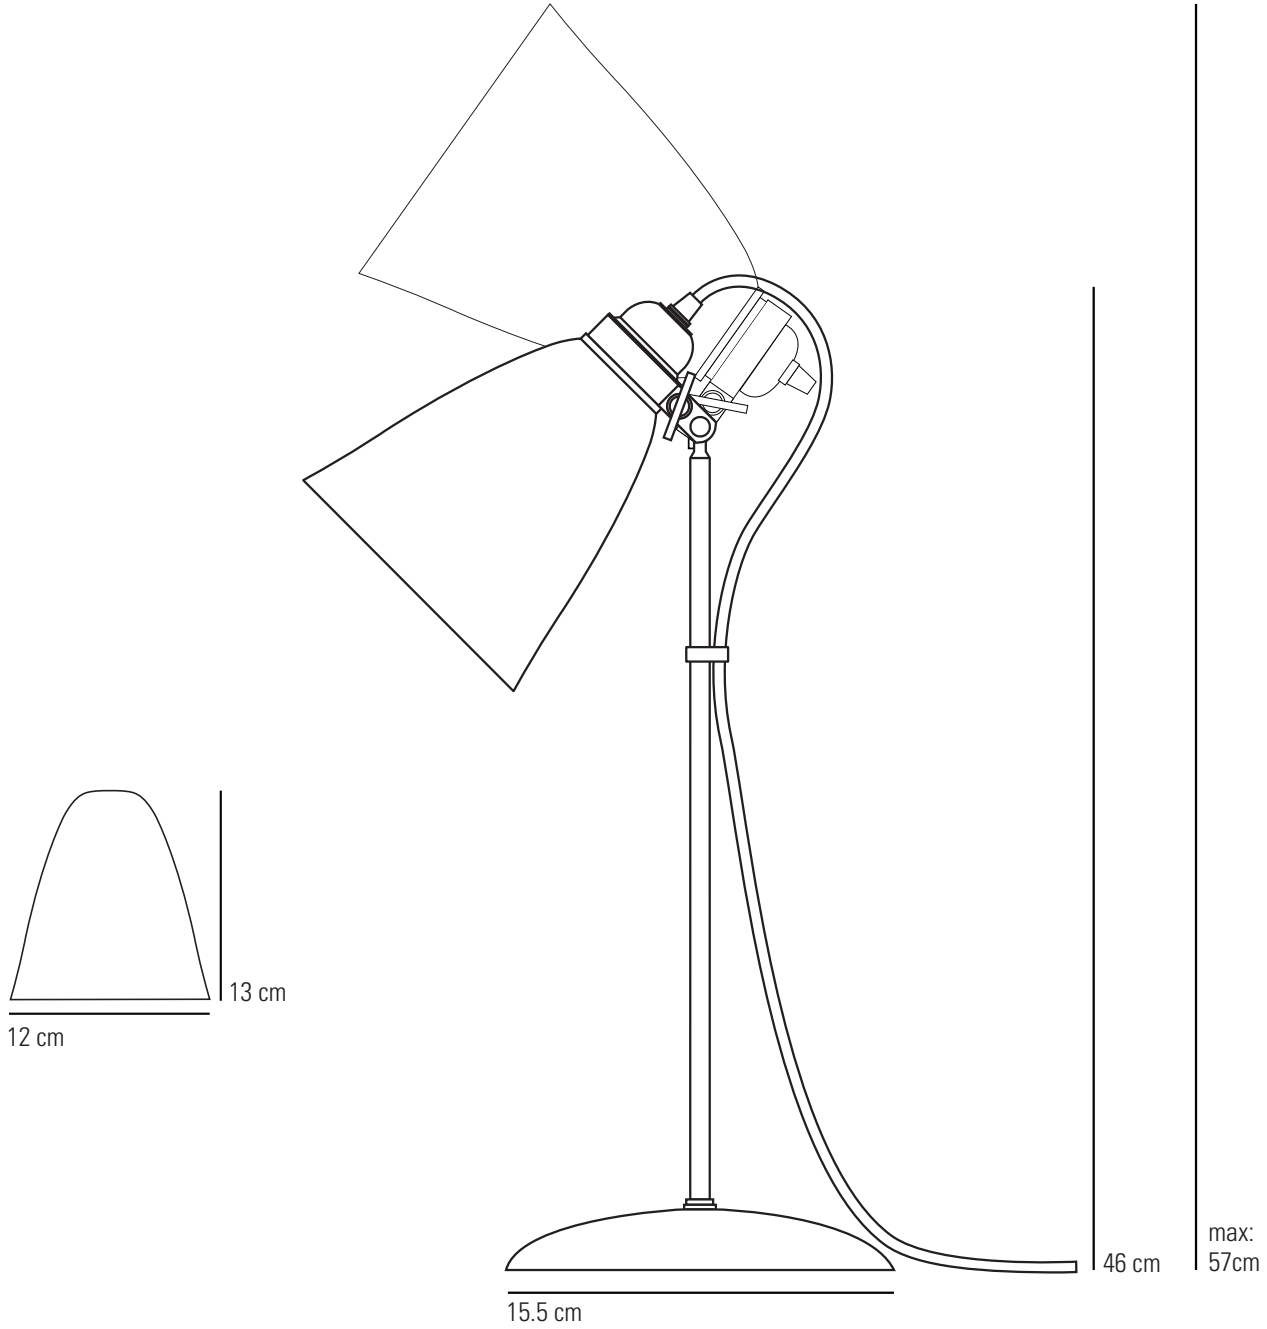

HECTOR 21 Table Light

Specifications

24cm

PRODUCT CODE:	FT487
BULB CAP:	E27
MAX WATTAGE:	40W
VOLTAGE:	230V (AC)
BULB TYPE:	GLS

IP RATING:	IP20
MATERIAL(S):	BONE CHINA, BRASS
AVAILABLE FINISH:	NATURAL BONE CHINA BLACKENED CHROME STEM
CABLE COLOUR:	BLACK COTTON BRAID

© ORIGINAL BTC
Made in the UK

originalbtc.com

Bulb not supplied.
This product is available for specific markets.
Retrofit CFL and LED compatible.