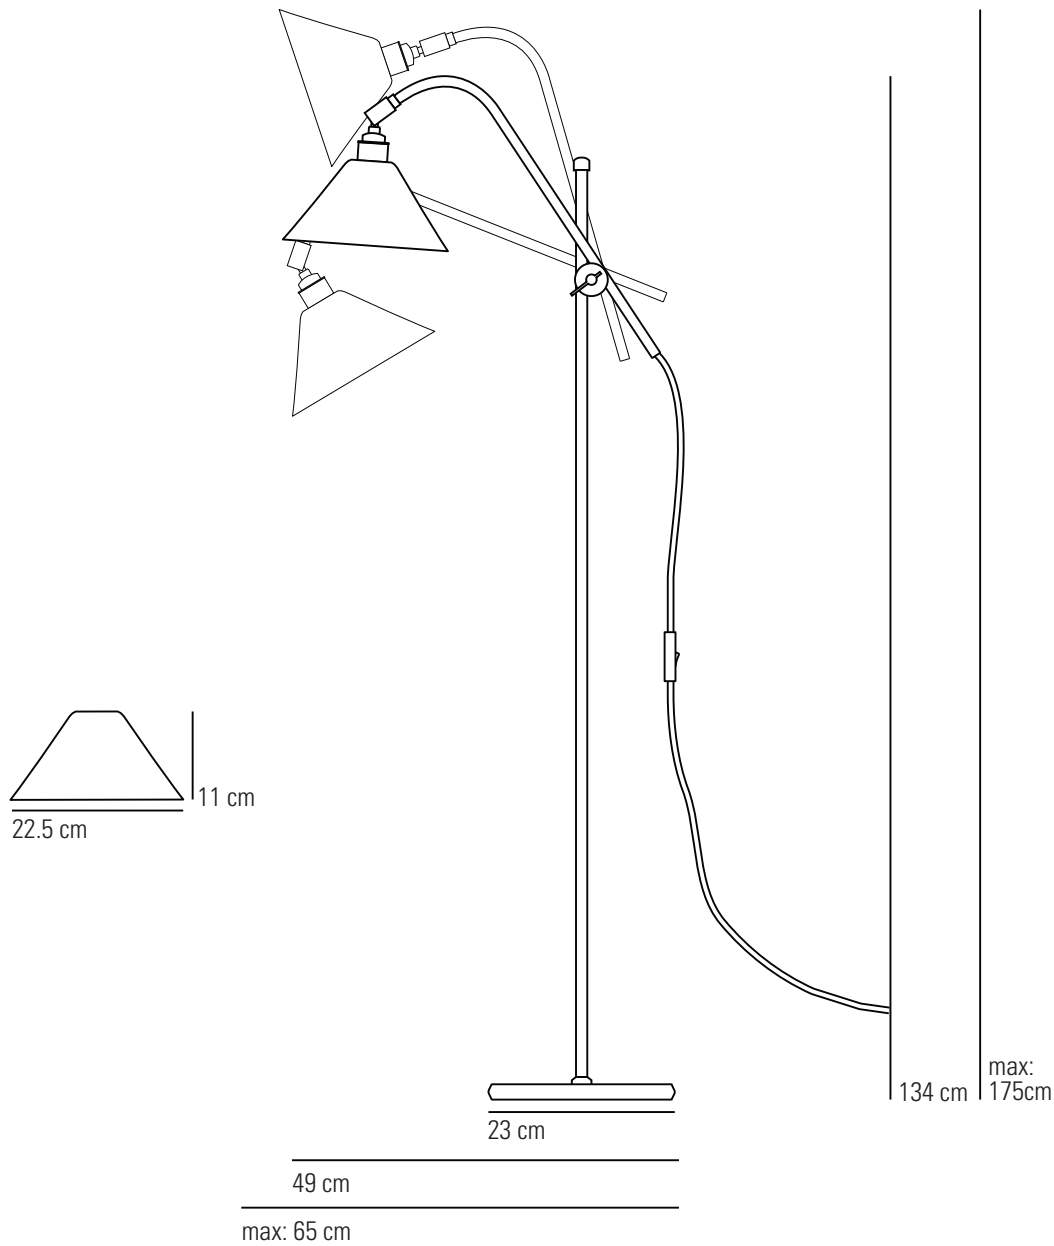

TASK CERAMIC Floor Light

Specifications

PRODUCT CODE:	FF432
BULB CAP:	E27
MAX WATTAGE:	60W
VOLTAGE:	230V (AC)
BULB TYPE:	GLS
IP RATING:	IP20

MATERIAL(S):	BONE CHINA, ALUMINIUM, BRASS, STEEL
AVAILABLE FINISH:	NATURAL BONE CHINA SHADE, POLISHED CHROME STEM, POLISHED ALUMINUM BASE
CABLE COLOUR:	BLACK COTTON BRAID