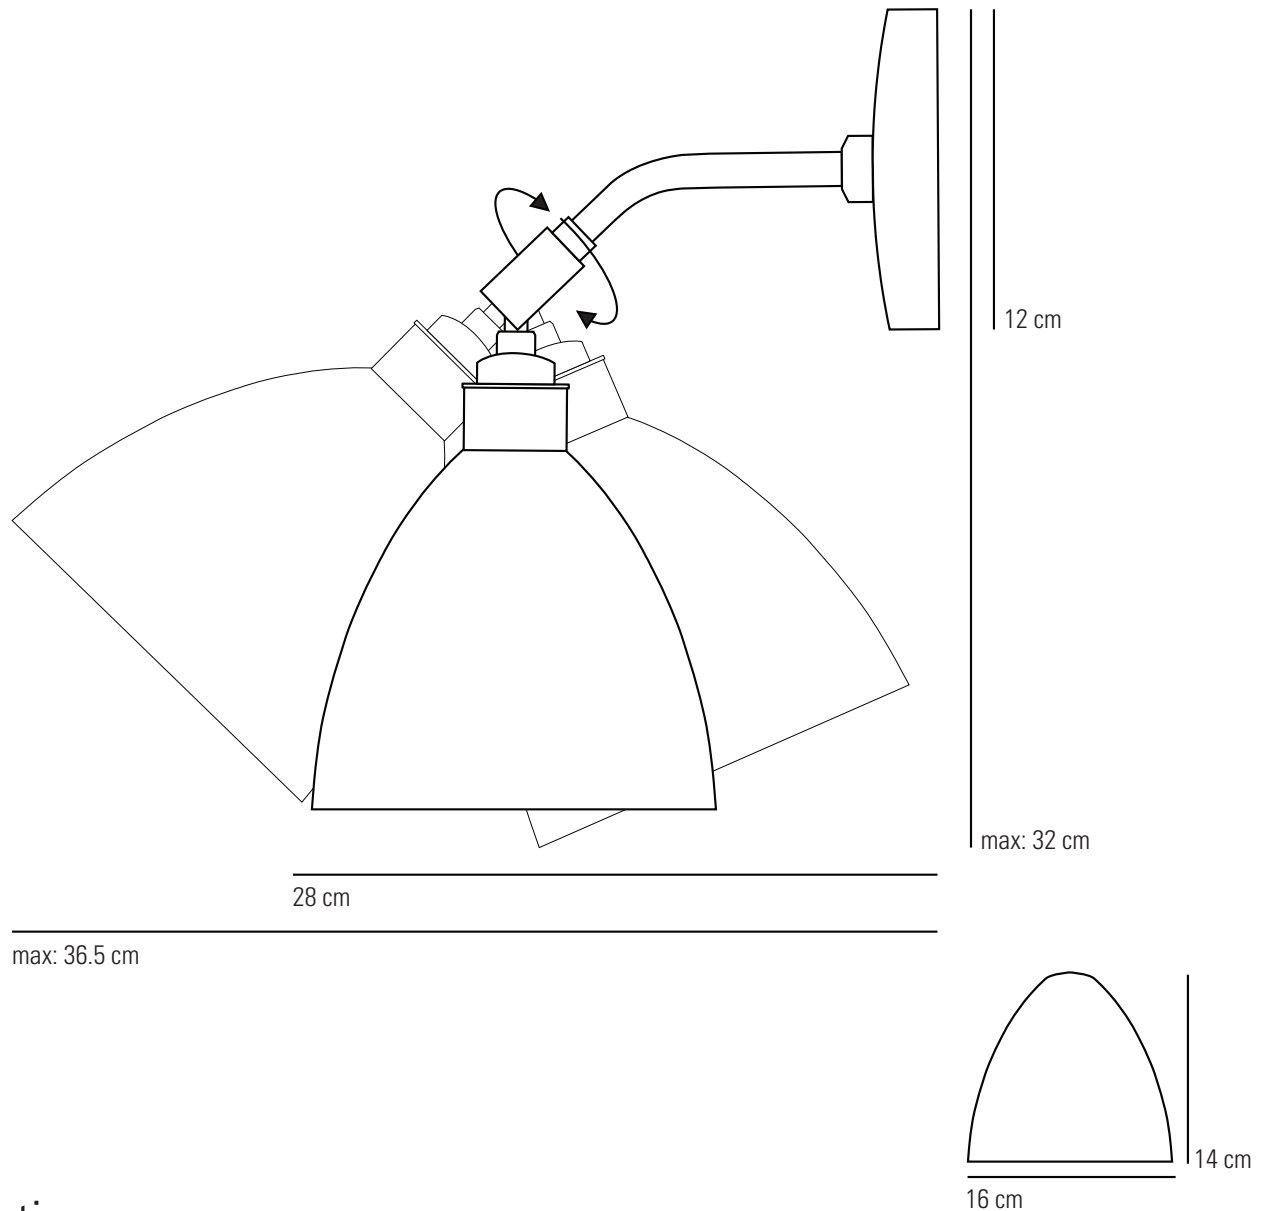

TASK SHORT Wall Light

Specifications

PRODUCT CODE:	FW390
BULB CAP:	E27
MAX WATTAGE:	60W
VOLTAGE:	230V (AC)
BULB TYPE:	GLS
IP RATING:	IP20

MATERIAL(S):	ALUMINIUM, BRASS, STEEL
AVAILABLE FINISH:	POLISHED ALUMINIUM/RED/ PUTTY/WHITE/OLIVE GREEN/ CREAM/NAVY/BLACK SHADE & BASE POLISHED CHROME STEM