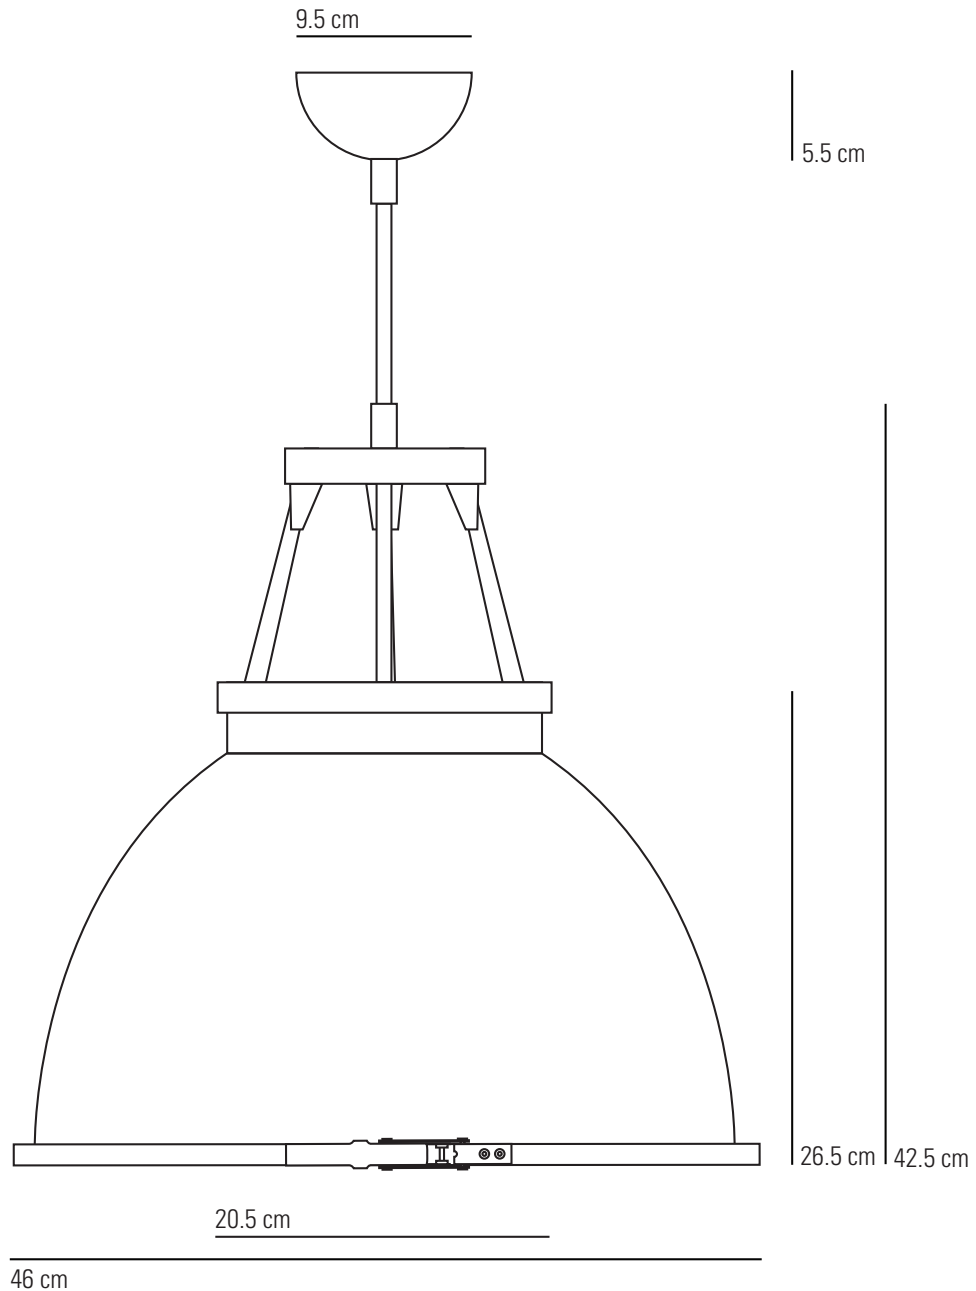

# TITAN SIZE 3 with Glass Visor Pendant Light

## Specifications

|               |             |                   |   |
|---------------|-------------|-------------------|---|
| PRODUCT CODE: | FP033/GL03E | MATERIAL(S):      | ALUMINIUM, GLASS  |
| BULB CAP:     | E27         | AVAILABLE FINISH: | POLISHED ALUMINIUM/BLACK/RED/<br>PUTTY GREY/OLIVE GREEN/WHITE<br>POWDERCOATED SHADE WITH WHITE<br>PAINTED INTERIOR (ALUMINIUM FINISH<br>HAS NATURAL INTERIOR)<br>FROSTED GLASS DIFFUSER |
| MAX WATTAGE:  | 100W        | CABLE LENGTH:     | 150CM   |
| VOLTAGE:      | 230V (AC)   | CABLE COLOUR:     | ARMOUR BRAID  |
| BULB TYPE:    | GLS         |                   |   |
| IP RATING:    | IP20        |                   |   |