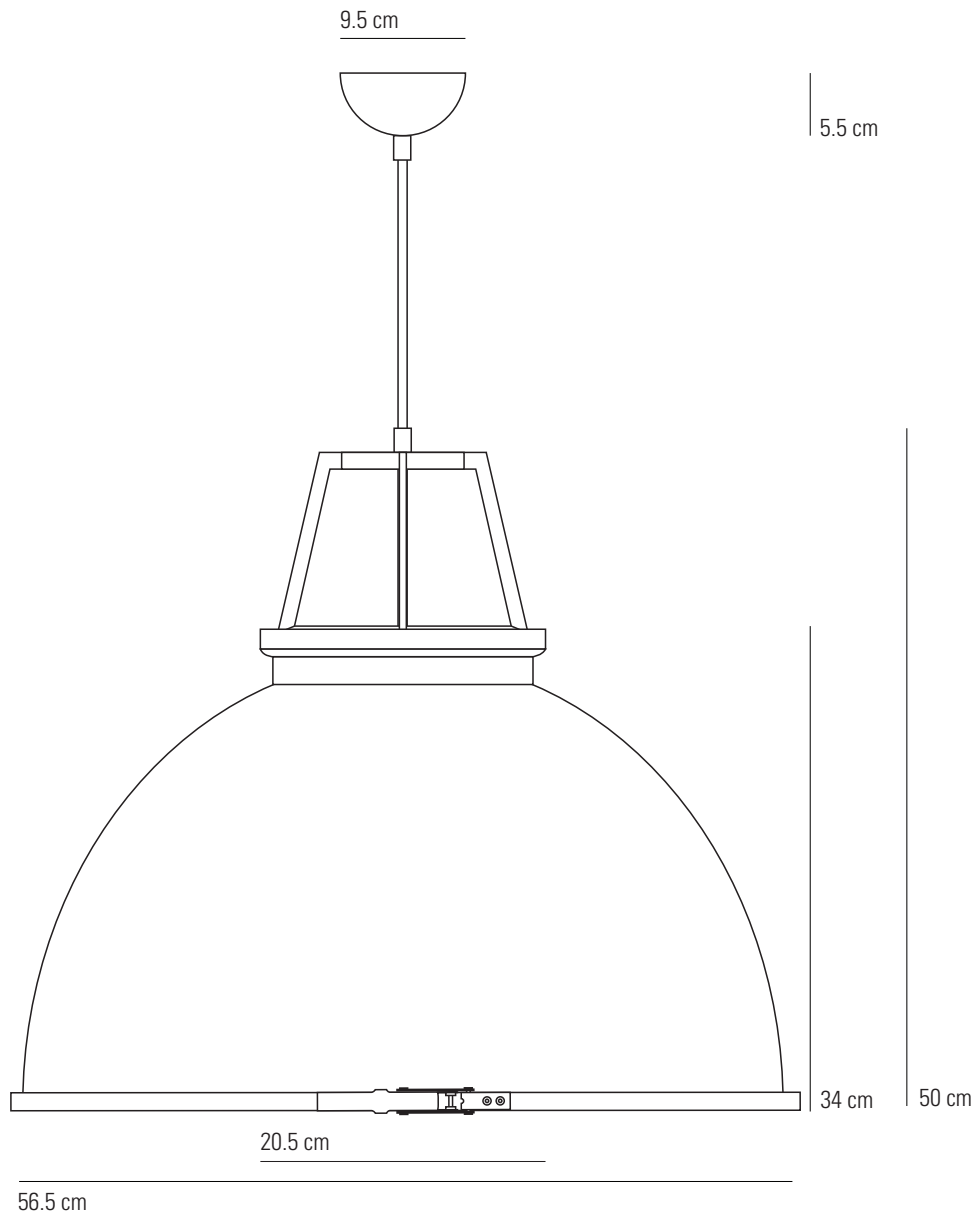

# TITAN SIZE 5 with Glass Visor Pendant Light

## Specifications

PRODUCT CODE:	FP077/GL05E	MATERIAL(S):	ALUMINIUM, GLASS
BULB CAP:	E27	AVAILABLE FINISH:	POLISHED ALUMINIUM/BLACK/RED/ PUTTY GREY/OLIVE GREEN/WHITE POWDERCOATED SHADE WITH WHITE PAINTED INTERIOR (ALUMINIUM FINISH HAS NATURAL INTERIOR) FROSTED GLASS DIFFUSER
MAX WATTAGE:	150W	CABLE LENGTH:	150CM
VOLTAGE:	230V (AC)	CABLE COLOUR:	ARMOUR BRAID
BULB TYPE:	GLS		
IP RATING:	IP20		