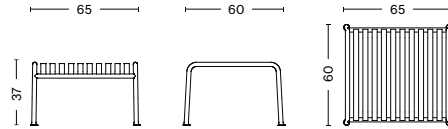

PALISSADE OTTOMAN
WIDTH 65 CM | 25.50"
DEPTH 60 CM | 23.50"
HEIGHT 37 CM | 14.50"