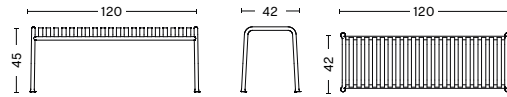

DIMENSIONS

PALISSADE CHAIR
 WIDTH 47 CM | 18.50"
 DEPTH 56 CM | 22"
 HEIGHT 80 CM | 31.50"
 SEAT HEIGHT 45 CM | 17.75"
 SEAT DEPTH 41 CM | 16.25"

PALISSADE ARMCHAIR
 WIDTH 51 CM | 20"
 DEPTH 56 CM | 22"
 HEIGHT 80 CM | 31.50"
 SEAT HEIGHT 45 CM | 17.75"
 SEAT DEPTH 41 CM | 16.25"

PALISSADE DINING ARMCHAIR
 WIDTH 63 CM | 24.75"
 DEPTH 66 CM | 26"
 HEIGHT 80 CM | 31.50"
 SEAT HEIGHT 45 CM | 17.75"
 SEAT DEPTH 44 CM | 17.25"

PALISSADE BENCH
 WIDTH 120 CM | 47.25"
 DEPTH 42 CM | 16.55"
 HEIGHT 45 CM | 17.75"