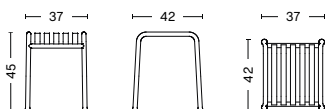

DIMENSIONS

PALISSADE CHAIR
 WIDTH 47 CM | 18.50"
 DEPTH 56 CM | 22"
 HEIGHT 80 CM | 31.50"
 SEAT HEIGHT 45 CM | 17.75"
 SEAT DEPTH 41 CM | 16.25"

PALISSADE ARMCHAIR
 WIDTH 51 CM | 20"
 DEPTH 56 CM | 22"
 HEIGHT 80 CM | 31.50"
 SEAT HEIGHT 45 CM | 17.75"
 SEAT DEPTH 41 CM | 16.25"

PALISSADE DINING ARMCHAIR
 WIDTH 63 CM | 24.75"
 DEPTH 66 CM | 26"
 HEIGHT 80 CM | 31.50"
 SEAT HEIGHT 45 CM | 17.75"
 SEAT DEPTH 44 CM | 17.25"

PALISSADE BENCH
 WIDTH 120 CM | 47.25"
 DEPTH 42 CM | 16.55"
 HEIGHT 45 CM | 17.75"

PALISSADE DINING BENCH W/O ARMREST
 WIDTH 120 CM | 47.25"
 DEPTH 70 CM | 27.55"
 HEIGHT 80 CM | 31.50"
 SEAT HEIGHT 45 CM | 17.75"

PALISSADE DINING BENCH
 WIDTH 128 CM | 50.50"
 DEPTH 70 CM | 27.50"
 HEIGHT 80 CM | 31.50"
 SEAT HEIGHT 45 CM | 17.75"