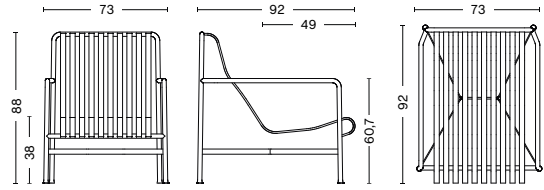

PALISSADE DINING BENCH W/O ARMREST
 WIDTH 120 CM | 47.25"
 DEPTH 70 CM | 27.55"
 HEIGHT 80 CM | 31.50"
 SEAT HEIGHT 45 CM | 17.75"

PALISSADE DINING BENCH
 WIDTH 128 CM | 50.50"
 DEPTH 70 CM | 27.50"
 HEIGHT 80 CM | 31.50"
 SEAT HEIGHT 45 CM | 17.75"

PALISSADE STOOL
 WIDTH 37 CM | 14.50"
 DEPTH 42 CM | 16.50"
 HEIGHT 45 CM | 17.75"

PALISSADE BAR STOOL
 WIDTH 38 CM | 15"
 DEPTH 45 CM | 17.75"
 HEIGHT 78 CM | 30.75"

DIMENSIONS

PALISSADE LOUNGE CHAIR LOW
 WIDTH 73 CM | 28.75"
 DEPTH 81 CM | 32"
 HEIGHT 70 CM | 27.50"
 SEAT HEIGHT 38 CM | 15"
 SEAT DEPTH 49 CM/ 19.25"

PALISSADE LOUNGE CHAIR HIGH
 WIDTH 73 CM | 28.75"
 DEPTH 92 CM | 36.25"
 HEIGHT 88 CM | 34.75"
 SEAT HEIGHT 38 CM | 15"
 SEAT DEPTH 49 CM/ 19.25"

PALISSADE LOUNGE SOFA
 WIDTH 139 CM | 54.75"
 DEPTH 88 CM | 34.75"
 HEIGHT 70 CM | 27.50"
 SEAT HEIGHT 38 CM | 15"
 SEAT DEPTH 49 CM/ 19.25"