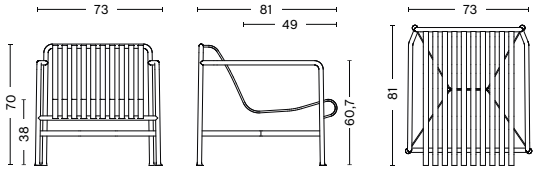

PALISSADE DINING ARMCHAIR
 WIDTH 63 CM | 24.75"
 DEPTH 66 CM | 26"
 HEIGHT 80 CM | 31.50"
 SEAT HEIGHT 45 CM | 17.75"
 SEAT DEPTH 44 CM | 17.25"

PALISSADE BENCH
 WIDTH 120 CM | 47.25"
 DEPTH 42 CM | 16.55"
 HEIGHT 45 CM | 17.75"

PALISSADE DINING BENCH W/O ARMREST
 WIDTH 120 CM | 47.25"
 DEPTH 70 CM | 27.55"
 HEIGHT 80 CM | 31.50"
 SEAT HEIGHT 45 CM | 17.75"

PALISSADE DINING BENCH
 WIDTH 128 CM | 50.50"
 DEPTH 70 CM | 27.50"
 HEIGHT 80 CM | 31.50"
 SEAT HEIGHT 45 CM | 17.75"

PALISSADE STOOL
 WIDTH 37 CM | 14.50"
 DEPTH 42 CM | 16.50"
 HEIGHT 45 CM | 17.75"

PALISSADE BAR STOOL
 WIDTH 38 CM | 15"
 DEPTH 45 CM | 17.75"
 HEIGHT 78 CM | 30.75"

DIMENSIONS

PALISSADE LOUNGE CHAIR LOW
 WIDTH 73 CM | 28.75"
 DEPTH 81 CM | 32"
 HEIGHT 70 CM | 27.50"
 SEAT HEIGHT 38 CM | 15"
 SEAT DEPTH 49 CM/ 19.25"