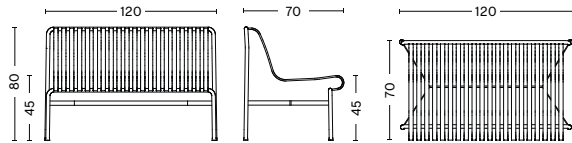

DIMENSIONS

PALISSADE CHAIR
 WIDTH 47 CM | 18.50"
 DEPTH 56 CM | 22"
 HEIGHT 80 CM | 31.50"
 SEAT HEIGHT 45 CM | 17.75"
 SEAT DEPTH 41 CM | 16.25"

PALISSADE ARMCHAIR
 WIDTH 51 CM | 20"
 DEPTH 56 CM | 22"
 HEIGHT 80 CM | 31.50"
 SEAT HEIGHT 45 CM | 17.75"
 SEAT DEPTH 41 CM | 16.25"

PALISSADE DINING ARMCHAIR
 WIDTH 63 CM | 24.75"
 DEPTH 66 CM | 26"
 HEIGHT 80 CM | 31.50"
 SEAT HEIGHT 45 CM | 17.75"
 SEAT DEPTH 44 CM | 17.25"

PALISSADE BENCH
 WIDTH 120 CM | 47.25"
 DEPTH 42 CM | 16.55"
 HEIGHT 45 CM | 17.75"

PALISSADE DINING BENCH W/O ARMREST
 WIDTH 120 CM | 47.25"
 DEPTH 70 CM | 27.55"
 HEIGHT 80 CM | 31.50"
 SEAT HEIGHT 45 CM | 17.75"

PALISSADE DINING BENCH
 WIDTH 128 CM | 50.50"
 DEPTH 70 CM | 27.50"
 HEIGHT 80 CM | 31.50"
 SEAT HEIGHT 45 CM | 17.75"