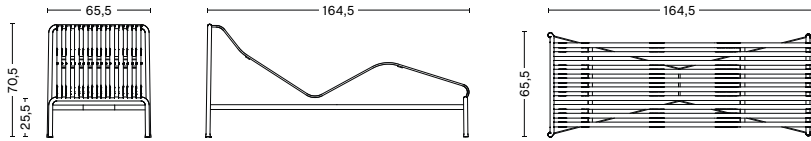

PALISSADE CHAISE LONGUE
WIDTH 65,5 CM | 25.75"
DEPTH 164,5 CM | 64.75"
HEIGHT 70,5 CM | 27.75"
SEAT HEIGHT 25,5 CM | 10"