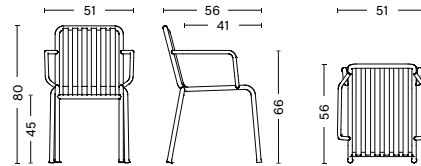

DIMENSIONS

PALISSADE CHAIR
 WIDTH 47 CM | 18.50"
 DEPTH 56 CM | 22"
 HEIGHT 80 CM | 31.50"
 SEAT HEIGHT 45 CM | 17.75"
 SEAT DEPTH 41 CM | 16.25"

PALISSADE ARMCHAIR
 WIDTH 51 CM | 20"
 DEPTH 56 CM | 22"
 HEIGHT 80 CM | 31.50"
 SEAT HEIGHT 45 CM | 17.75"
 SEAT DEPTH 41 CM | 16.25"

DIMENSIONS

FOR CHAIR & ARMCHAIR
 WIDTH 37 CM | 14.50"
 DEPTH 37 CM | 14.50"
 HEIGHT 3 CM | 1.25

FOR DINING ARMCHAIR
 WIDTH 41,5 CM | 16.25"
 DEPTH 41,5 CM | 16.25"
 HEIGHT 3 CM | 1.25

FOR LOUNGE CHAIR HIGH & LOW
 WIDTH 52,5 CM | 20.75"
 DEPTH 48 CM | 19"
 HEIGHT 3 CM | 1.25