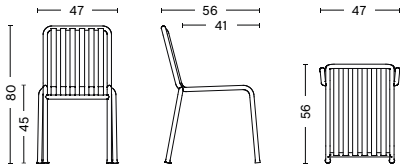

DIMENSIONS

PALISSADE CHAIR
 WIDTH 47 CM | 18.50"
 DEPTH 56 CM | 22"
 HEIGHT 80 CM | 31.50"
 SEAT HEIGHT 45 CM | 17.75"
 SEAT DEPTH 41 CM | 16.25"

PALISSADE ARMCHAIR
 WIDTH 51 CM | 20"
 DEPTH 56 CM | 22"
 HEIGHT 80 CM | 31.50"
 SEAT HEIGHT 45 CM | 17.75"
 SEAT DEPTH 41 CM | 16.25"

DIMENSIONS

FOR CHAIR & ARMCHAIR
 WIDTH 37 CM | 14.50"
 DEPTH 37 CM | 14.50"
 HEIGHT 3 CM | 1.25

FOR DINING ARMCHAIR
 WIDTH 41,5 CM | 16.25"
 DEPTH 41,5 CM | 16.25"
 HEIGHT 3 CM | 1.25

FOR LOUNGE CHAIR HIGH & LOW
 WIDTH 52,5 CM | 20.75"
 DEPTH 48 CM | 19"
 HEIGHT 3 CM | 1.25