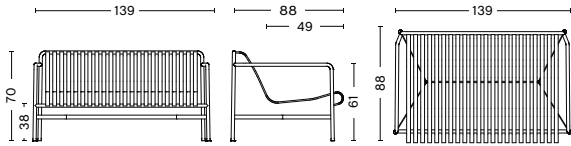

PALISSADE DINING BENCH W/O ARMREST
 WIDTH 120 CM | 47.25"
 DEPTH 70 CM | 27.55"
 HEIGHT 80 CM | 31.50"
 SEAT HEIGHT 45 CM | 17.75"

PALISSADE DINING BENCH
 WIDTH 128 CM | 50.50"
 DEPTH 70 CM | 27.50"
 HEIGHT 80 CM | 31.50"
 SEAT HEIGHT 45 CM | 17.75"

PALISSADE STOOL
 WIDTH 37 CM | 14.50"
 DEPTH 42 CM | 16.50"
 HEIGHT 45 CM | 17.75"

PALISSADE BAR STOOL
 WIDTH 38 CM | 15"
 DEPTH 45 CM | 17.75"
 HEIGHT 78 CM | 30.75"

DIMENSIONS

PALISSADE LOUNGE CHAIR LOW
 WIDTH 73 CM | 28.75"
 DEPTH 81 CM | 32"
 HEIGHT 70 CM | 27.50"
 SEAT HEIGHT 38 CM | 15"
 SEAT DEPTH 49 CM/ 19.25"

PALISSADE LOUNGE CHAIR HIGH
 WIDTH 73 CM | 28.75"
 DEPTH 92 CM | 36.25"
 HEIGHT 88 CM | 34.75"
 SEAT HEIGHT 38 CM | 15"
 SEAT DEPTH 49 CM/ 19.25"

PALISSADE LOUNGE SOFA
 WIDTH 139 CM | 54.75"
 DEPTH 88 CM | 34.75"
 HEIGHT 70 CM | 27.50"
 SEAT HEIGHT 38 CM | 15"
 SEAT DEPTH 49 CM/ 19.25"