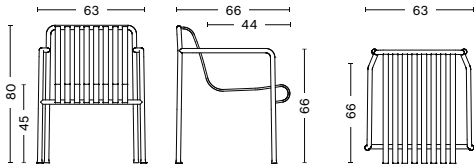

DIMENSIONS

PALISSADE CHAIR
 WIDTH 47 CM | 18.50"
 DEPTH 56 CM | 22"
 HEIGHT 80 CM | 31.50"
 SEAT HEIGHT 45 CM | 17.75"
 SEAT DEPTH 41 CM | 16.25"

PALISSADE ARMCHAIR
 WIDTH 51 CM | 20"
 DEPTH 56 CM | 22"
 HEIGHT 80 CM | 31.50"
 SEAT HEIGHT 45 CM | 17.75"
 SEAT DEPTH 41 CM | 16.25"

PALISSADE DINING ARMCHAIR
 WIDTH 63 CM | 24.75"
 DEPTH 66 CM | 26"
 HEIGHT 80 CM | 31.50"
 SEAT HEIGHT 45 CM | 17.75"
 SEAT DEPTH 44 CM | 17.25"

PALISSADE BENCH
 WIDTH 120 CM | 47.25"
 DEPTH 42 CM | 16.55"
 HEIGHT 45 CM | 17.75"