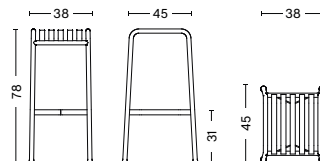

DIMENSIONS

PALISSADE CHAIR
 WIDTH 47 CM | 18.50"
 DEPTH 56 CM | 22"
 HEIGHT 80 CM | 31.50"
 SEAT HEIGHT 45 CM | 17.75"
 SEAT DEPTH 41 CM | 16.25"

PALISSADE ARMCHAIR
 WIDTH 51 CM | 20"
 DEPTH 56 CM | 22"
 HEIGHT 80 CM | 31.50"
 SEAT HEIGHT 45 CM | 17.75"
 SEAT DEPTH 41 CM | 16.25"

PALISSADE DINING ARMCHAIR
 WIDTH 63 CM | 24.75"
 DEPTH 66 CM | 26"
 HEIGHT 80 CM | 31.50"
 SEAT HEIGHT 45 CM | 17.75"
 SEAT DEPTH 44 CM | 17.25"

PALISSADE BENCH
 WIDTH 120 CM | 47.25"
 DEPTH 42 CM | 16.55"
 HEIGHT 45 CM | 17.75"

PALISSADE DINING BENCH W/O ARMREST
 WIDTH 120 CM | 47.25"
 DEPTH 70 CM | 27.55"
 HEIGHT 80 CM | 31.50"
 SEAT HEIGHT 45 CM | 17.75"

PALISSADE DINING BENCH
 WIDTH 128 CM | 50.50"
 DEPTH 70 CM | 27.50"
 HEIGHT 80 CM | 31.50"
 SEAT HEIGHT 45 CM | 17.75"

PALISSADE STOOL
 WIDTH 37 CM | 14.50"
 DEPTH 42 CM | 16.50"
 HEIGHT 45 CM | 17.75"

PALISSADE BAR STOOL
 WIDTH 38 CM | 15"
 DEPTH 45 CM | 17.75"
 HEIGHT 78 CM | 30.75"

DIMENSIONS

PALISSADE LOUNGE CHAIR LOW
 WIDTH 73 CM | 28.75"
 DEPTH 81 CM | 32"
 HEIGHT 70 CM | 27.50"
 SEAT HEIGHT 38 CM | 15"
 SEAT DEPTH 49 CM/ 19.25"