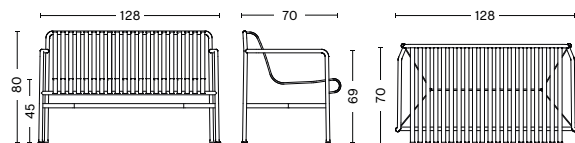

DIMENSIONS

PALISSADE CHAIR
 WIDTH 47 CM | 18.50"
 DEPTH 56 CM | 22"
 HEIGHT 80 CM | 31.50"
 SEAT HEIGHT 45 CM | 17.75"
 SEAT DEPTH 41 CM | 16.25"

PALISSADE ARMCHAIR
 WIDTH 51 CM | 20"
 DEPTH 56 CM | 22"
 HEIGHT 80 CM | 31.50"
 SEAT HEIGHT 45 CM | 17.75"
 SEAT DEPTH 41 CM | 16.25"

PALISSADE DINING ARMCHAIR
 WIDTH 63 CM | 24.75"
 DEPTH 66 CM | 26"
 HEIGHT 80 CM | 31.50"
 SEAT HEIGHT 45 CM | 17.75"
 SEAT DEPTH 44 CM | 17.25"

PALISSADE BENCH
 WIDTH 120 CM | 47.25"
 DEPTH 42 CM | 16.55"
 HEIGHT 45 CM | 17.75"

PALISSADE DINING BENCH W/O ARMREST
 WIDTH 120 CM | 47.25"
 DEPTH 70 CM | 27.55"
 HEIGHT 80 CM | 31.50"
 SEAT HEIGHT 45 CM | 17.75"

PALISSADE DINING BENCH
 WIDTH 128 CM | 50.50"
 DEPTH 70 CM | 27.50"
 HEIGHT 80 CM | 31.50"
 SEAT HEIGHT 45 CM | 17.75"