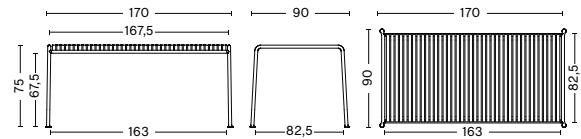

PALISSADE TABLE
LENGTH 170 CM | 67"
WIDTH 90 CM | 35.50"
HEIGHT | 75 CM | 29.50"