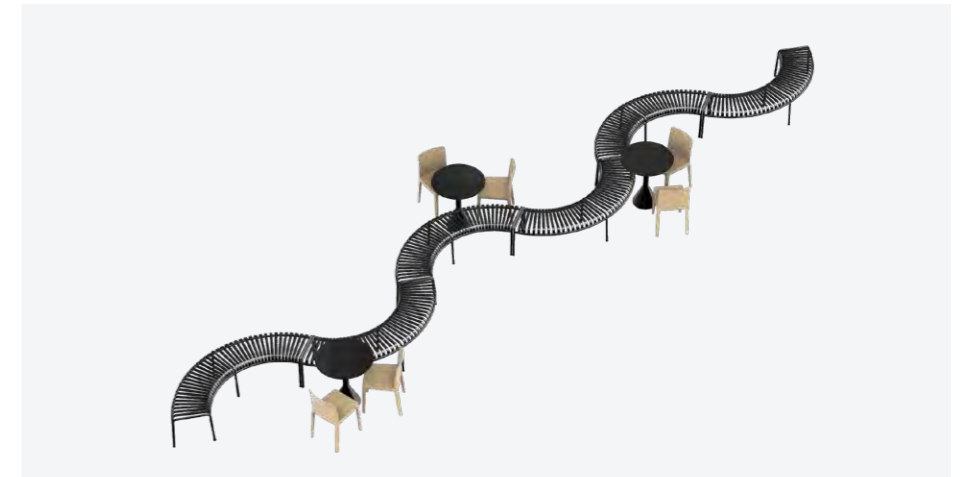

PALISSADE PARK
COLLECTION

DESIGN BY RONAN & ERWAN BOUROULLEC

HAY

PALISSADE PARK COLLECTION

The result of an ongoing collaboration between HAY and the Bouroullec brothers, the Palissade Park Bench and Park Dining Bench are the latest additions to the iconic Palissade outdoor furniture series. The benches were created from the desire to offer a flexible, modular seating solution for larger outdoor spaces, whilst retaining the same symmetrical idiom and visual simplicity as the rest of the series. Combining multiple benches together gives users the opportunity to extend the available seating space and form unique configurations to suit specific functional and aesthetic requirements. Designed in colour and form to integrate effortlessly into a natural landscape or urban setting, the collection suits a wide variety of larger outdoor environments such as gardens, parks and public spaces.

A minimum of two Park Dining Benches provides a starting point for customising different configurations.

The Park Dining Benches are connected with enclosed screws.

Palissade Park benches can be customised in many different lay-outs such as circles, waves or arcs.

- PALISSADE PARK COLLECTION -
LAY-OUT INSPIRATION

Park Dining Bench | 8 x OUT | W750 x D420 cm

Park Dining Bench | 7 x IN | W420 x D420 cm

Park Dining Bench | 5 x IN | 6 x OUT | W420 x D420 cm

Park Dining Bench | 13 x IN | 8 x OUT | W1750 x D410 cm

Park Dining Bench | 5 x IN | 7 x OUT | D750 x D410 cm

Park Bench | 3 pcs. | W250 x D250 cm

Park Bench | 4 pcs. | W460 x D260 cm

Park Bench | 12 pcs. | W1200 x D380 cm

Park Bench | 6 pcs. | W1100 x D150 cm