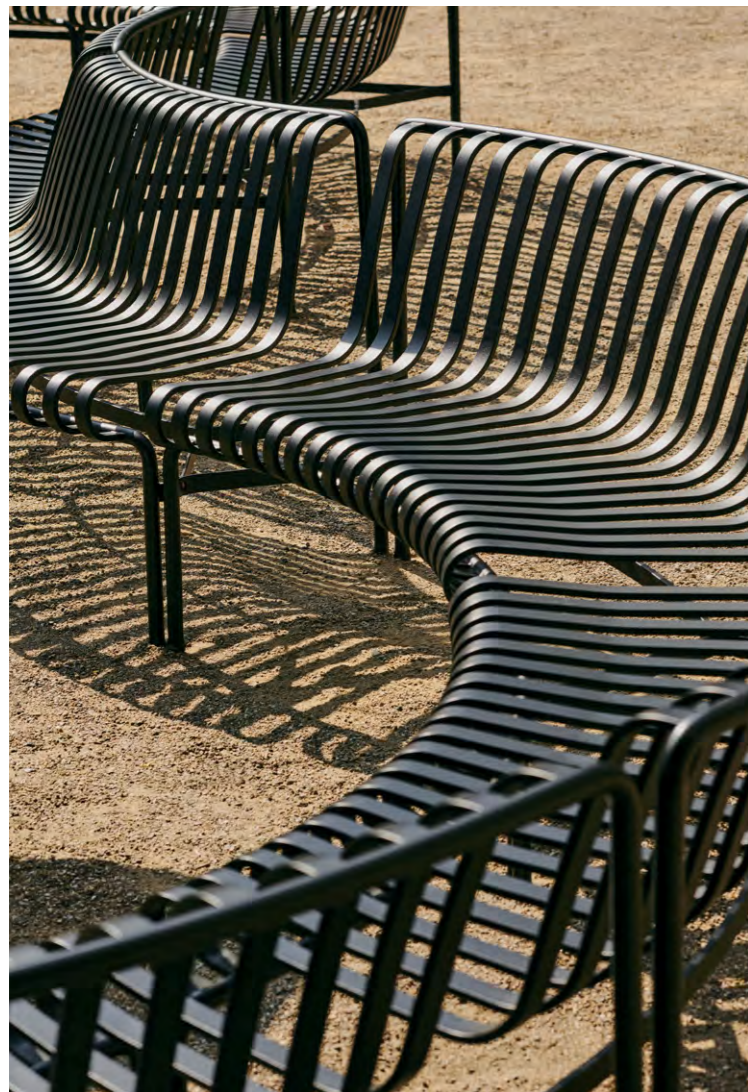

PALISSADE PARK
COLLECTION

DESIGN BY RONAN & ERWAN BOUROULLEC

HAY

PALISSADE PARK COLLECTION

The result of an ongoing collaboration between HAY and the Bouroullec brothers, the Palissade Park Bench and Park Dining Bench are the latest additions to the iconic Palissade outdoor furniture series. The benches were created from the desire to offer a flexible, modular seating solution for larger outdoor spaces, whilst retaining the same symmetrical idiom and visual simplicity as the rest of the series. Combining multiple benches together gives users the opportunity to extend the available seating space and form unique configurations to suit specific functional and aesthetic requirements. Designed in colour and form to integrate effortlessly into a natural landscape or urban setting, the collection suits a wide variety of larger outdoor environments such as gardens, parks and public spaces.

CONFIGURATIONS

Combining multiple benches together gives users the opportunity to extend the available seating space and form unique configurations to suit specific functional and aesthetic requirements.

A minimum of two Park Dining Benches provides a starting point for customising different configurations.

The Park Dining Benches are connected with enclosed screws.

Palissade Park benches can be customised in many different lay-outs such as circles, waves or arcs.