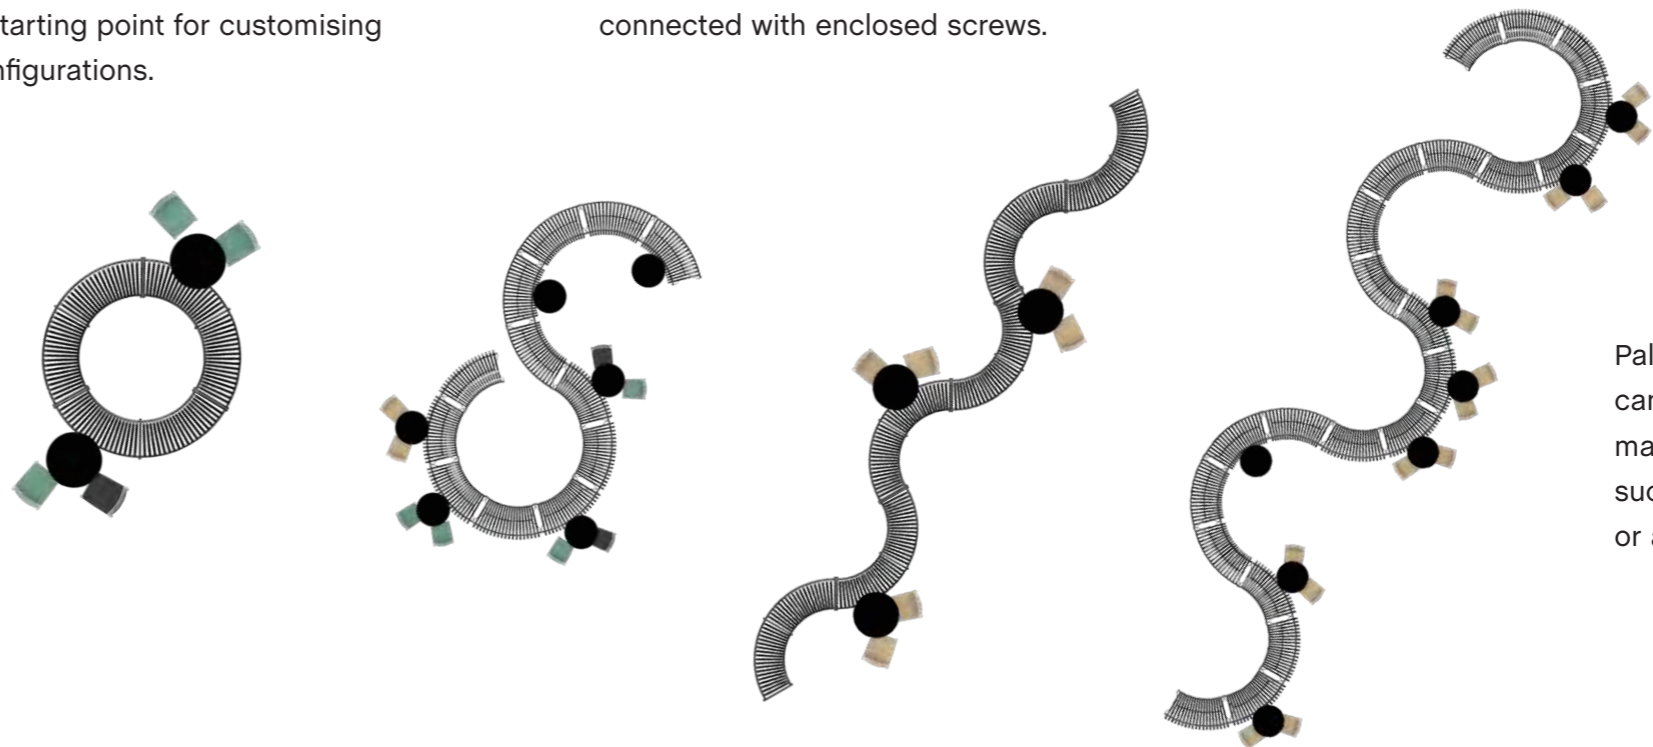

CONFIGURATIONS

Combining multiple benches together gives users the opportunity to extend the available seating space and form unique configurations to suit specific functional and aesthetic requirements.

A minimum of two Park Dining Benches provides a starting point for customising different configurations.

The Park Dining Benches are connected with enclosed screws.

Palissade Park benches can be customised in many different lay-outs such as circles, waves or arcs.