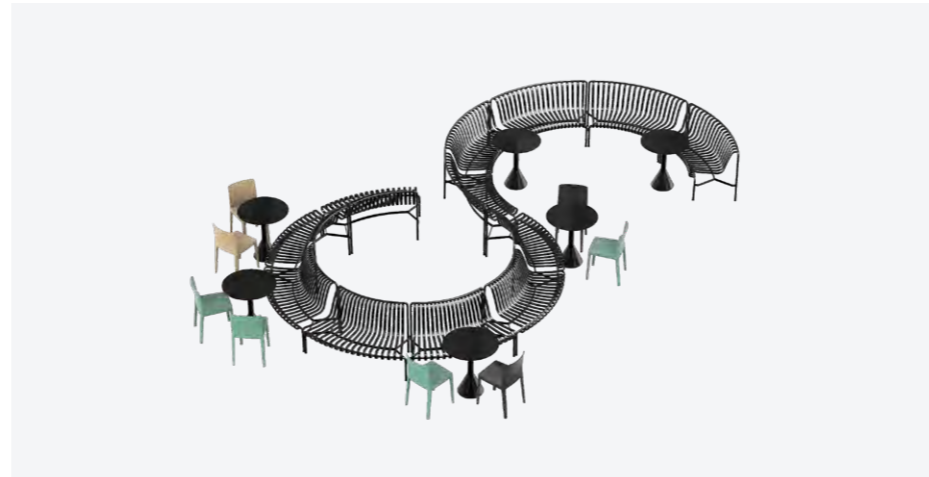

PALISSADE PARK
COLLECTION

DESIGN BY RONAN & ERWAN BOUROULLEC

HAY

PALISSADE PARK COLLECTION

The result of an ongoing collaboration between HAY and the Bouroullec brothers, the Palissade Park Bench and Park Dining Bench are the latest additions to the iconic Palissade outdoor furniture series. The benches were created from the desire to offer a flexible, modular seating solution for larger outdoor spaces, whilst retaining the same symmetrical idiom and visual simplicity as the rest of the series. Combining multiple benches together gives users the opportunity to extend the available seating space and form unique configurations to suit specific functional and aesthetic requirements. Designed in colour and form to integrate effortlessly into a natural landscape or urban setting, the collection suits a wide variety of larger outdoor environments such as gardens, parks and public spaces.

A minimum of two Park Dining Benches provides a starting point for customising different configurations.

The Park Dining Benches are connected with enclosed screws.

Palissade Park benches can be customised in many different lay-outs such as circles, waves or arcs.

- PALISSADE PARK COLLECTION -
LAY-OUT INSPIRATION

Park Dining Bench | 8 x OUT | W750 x D420 cm

Park Dining Bench | 7 x IN | W420 x D420 cm

Park Dining Bench | 5 x IN | 6 x OUT | W420 x D420 cm

Park Dining Bench | 13 x IN | 8 x OUT | W1750 x D410 cm