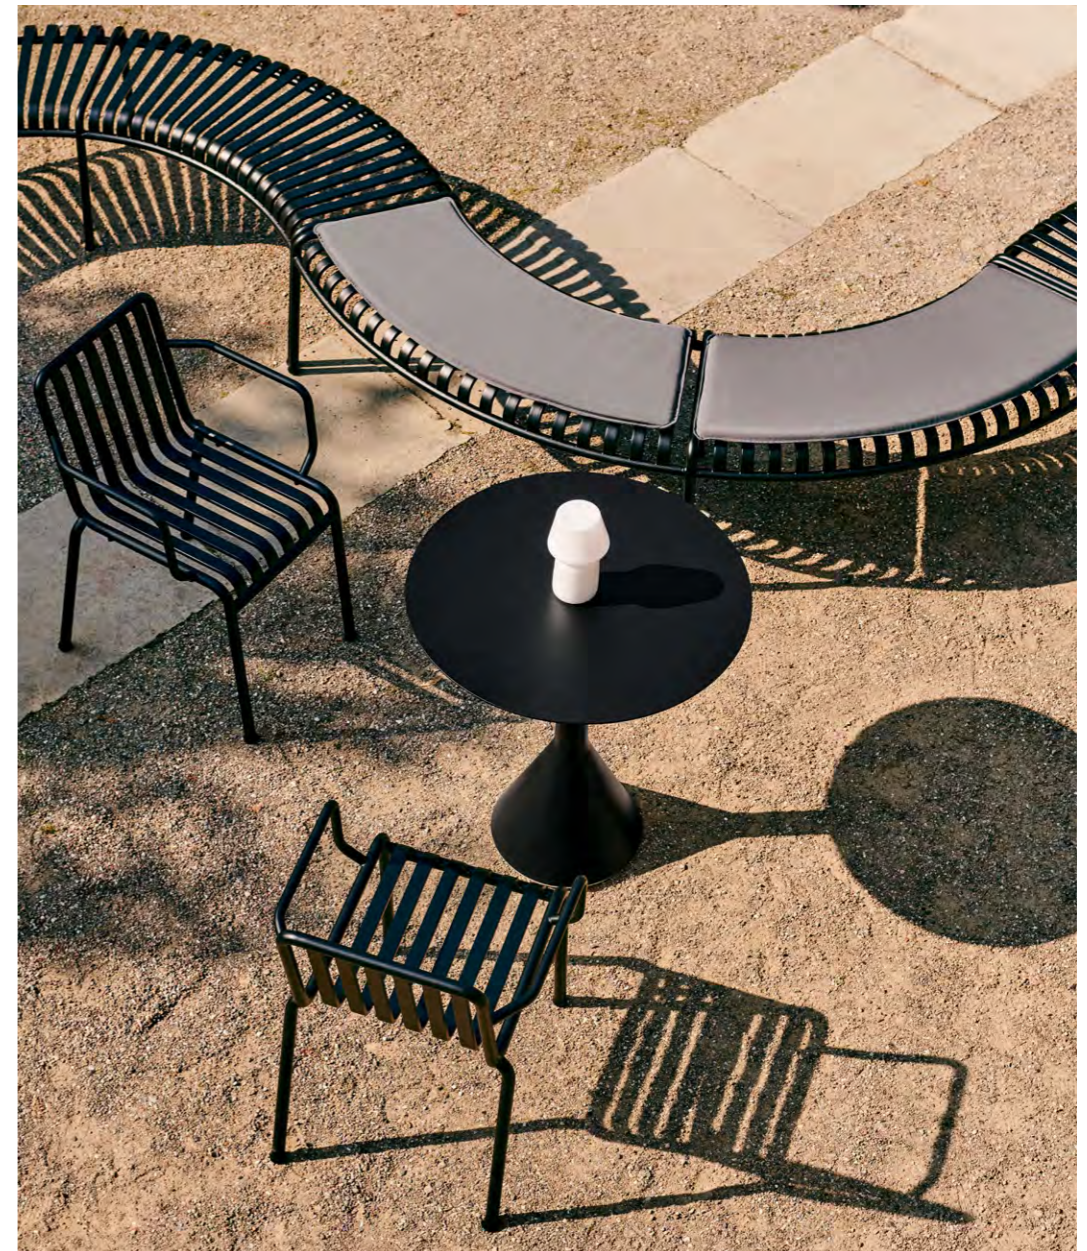

PALISSADE PARK
COLLECTION

DESIGN BY RONAN & ERWAN BOUROULLEC

HAY

PALISSADE PARK COLLECTION

The result of an ongoing collaboration between HAY and the Bouroullec brothers, the Palissade Park Bench and Park Dining Bench are the latest additions to the iconic Palissade outdoor furniture series. The benches were created from the desire to offer a flexible, modular seating solution for larger outdoor spaces, whilst retaining the same symmetrical idiom and visual simplicity as the rest of the series. Combining multiple benches together gives users the opportunity to extend the available seating space and form unique configurations to suit specific functional and aesthetic requirements. Designed in colour and form to integrate effortlessly into a natural landscape or urban setting, the collection suits a wide variety of larger outdoor environments such as gardens, parks and public spaces.

CONFIGURATIONS

Combining multiple benches together gives users the opportunity to extend the available seating space and form unique configurations to suit specific functional and aesthetic requirements.

A minimum of two Park Dining Benches provides a starting point for customising different configurations.

The Park Dining Benches are connected with enclosed screws.

Palissade Park benches can be customised in many different lay-outs such as circles, waves or arcs.

- PALISSADE PARK COLLECTION -
LAY-OUT INSPIRATION

Park Dining Bench | 8 x OUT | W750 x D420 cm

Park Dining Bench | 7 x IN | W420 x D420 cm

Park Dining Bench | 5 x IN | 6 x OUT | W420 x D420 cm

Park Dining Bench | 13 x IN | 8 x OUT | W1750 x D410 cm