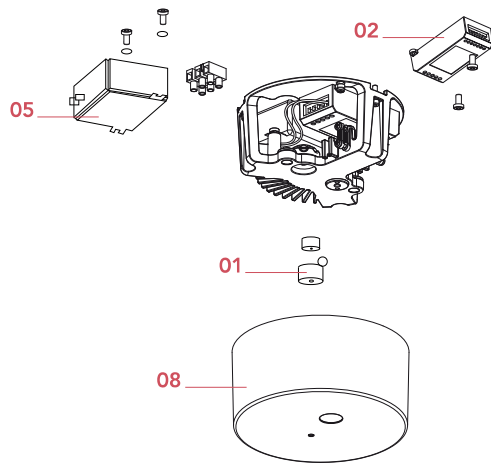

Spare Parts

01.	Stretch cable ceiling rose kit	RF0410400
02.	Led dimmer kit	RF0410300
05.	Power supply kit for Arrangements small & Noctambule	RF0410500
08.	Small ceiling rose cover	RF0410700
09.	Spacers cable	RF26602
10.	Regolation cables key	RF26440
11.	Element support assembly	RF26906

DOWNLOAD