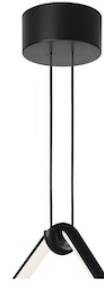

# FLOS

■ F0416030 Black

## Arrangements Small Rose

Designed by Michael Anastassiades, 2018

Small Rose-MAX70

Are you a professional and your project needs consulting and support?

[BOOK AN APPOINTMENT](#)