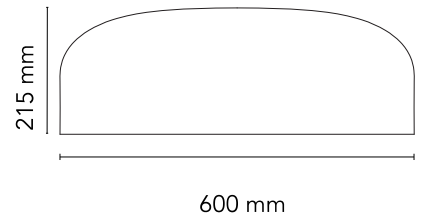

FLOS

F1370021 Mud

Smithfield Ceiling

Designed by Jasper Morrison, 2009

Halogen - 4 x 70W

Ceiling-mounted lamp providing direct light. Aluminium body. Available in gloss black, white, matt black, green, red or MUD. Injection-moulded opalescent methacrylate diffuser. Steel wall and ceiling attachment.

Are you a professional and your project needs consulting and support?

[BOOK AN APPOINTMENT](#)

Main specifications

EAN	8059607031285
Mounting	Ceiling
Environments	Indoor dry location
Light Source Type	Bulb
Lamp category	Halogen
Lamp type	A70
Lamp holders	E27
Iicos	HSGSA
Bulb finish	Frosted
Number of heads	4
Power (W)	70
System power (W)	280

Physical

Colour	Mud
Length (mm)	600
Net weight (kg)	4.5
Package height (mm)	310
Package width (mm)	710
Package length (mm)	710
Package volume (m3)	0.16
IP internal	20

Download

[Mounting instructions](#) PDF

[Spare Parts](#) PDF