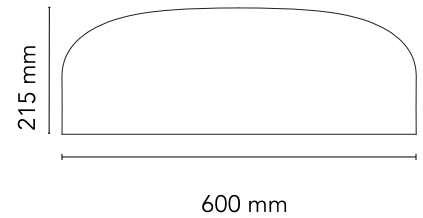

FLOS

F1370039 Green

Smithfield Ceiling

Designed by Jasper Morrison, 2009

Halogen - 4 x 70W

Ceiling-mounted lamp providing direct light. Aluminium body. Available in gloss black, white, matt black, green, red or MUD. Injection-moulded opalescent methacrylate diffuser. Steel wall and ceiling attachment.

Are you a professional and your project needs consulting and support?

[BOOK AN APPOINTMENT](#)