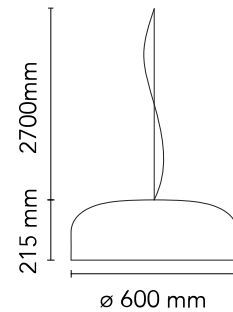

FLOS

F1371009 White

Smithfield Suspension

Designed by Jasper Morrison, 2009

Halogen - 4 x 70W

Suspension lamp with direct light. Aluminium body. Available in gloss black, matt black, red, green, white or MUD. Injection-moulded opalescent methacrylate diffuser. Steel ceiling attachment with steel suspension cable, 5 pole electric cable in PTFE double insulation, working length 2700 mm.

Are you a professional and your project needs consulting and support?

[BOOK AN APPOINTMENT](#)

Main specifications

EAN	8059607031261
Mounting	Suspension
Environments	Indoor dry location
Light Source Type	Bulb
Lamp category	Halogen
Lamp type	A70
Lamp holders	E27
Ilcos	HSGSA
Bulb finish	Frosted
Number of heads	4
Power (W)	70
System power (W)	280

Physical

Colour	White
Length (mm)	600
Cord length (mm)	2700
Canopy dimension (mm)	36
Canopy width (mm)	146
Net weight (kg)	4.5
Package height (mm)	310
Package width (mm)	710
Package length (mm)	710
Package volume (m3)	0.16
IP internal	20