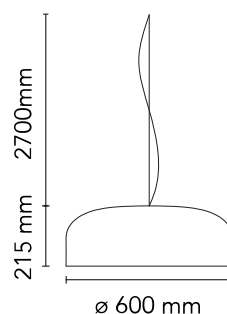

### Physical

Colour	Mud
Length (mm)	600
Cord length (mm)	2700
Canopy dimension (mm)	36
Canopy width (mm)	146
Net weight (kg)	4.5
Package height (mm)	310
Package width (mm)	710
Package length (mm)	710
Package volume (m3)	0.16
IP internal	20