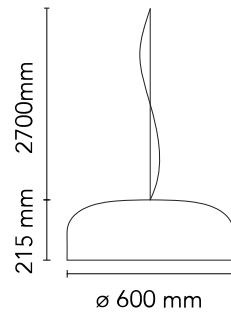

Halogen - 4 x 70W

Suspension lamp with direct light. Aluminium body. Available in gloss black, matte black, red, green, white or MUD. Injection-moulded opalescent methacrylate diffuser. Steel ceiling attachment with steel suspension cable, 5 pole electric cable in PTFE double insulation, working length 2700 mm.

Are you a professional and your project needs consulting and support?

[BOOK AN APPOINTMENT](#)