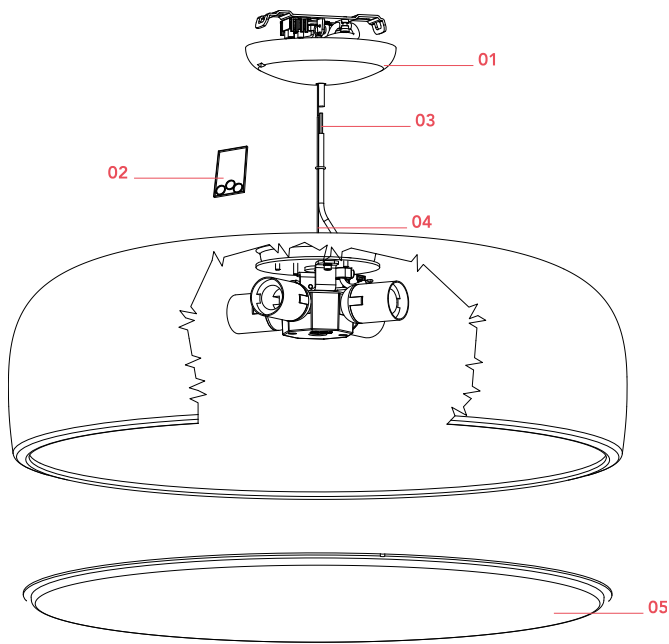

Physical

Colour	Matte Black
Length (mm)	600
Cord length (mm)	2700
Canopy dimension (mm)	36
Canopy width (mm)	146
Net weight (kg)	4.5
Package height (mm)	310
Package width (mm)	710
Package length (mm)	710
Package volume (m3)	0.16
IP internal	20

NOT INCLUDED

RF26258

LED Lamp 18W E27 3000K T38
Dimmable

Spare Parts

- | | | |
|-----|--|-----------|
| 01. | Opal black ceiling rose assembly | RF6410431 |
| 02. | Kit of 5 or rings | RF05382 |
| 03. | Wiring 2,7m FEP/PVC 3x0,75
Transparent | RF29907 |
| 04. | 3 mt steel cable \varnothing 1,2 with 19
winded wires | RF29665 |
| 05. | Methacrylate diffuser | RF19022 |