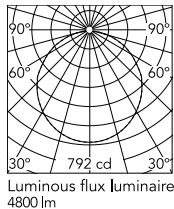

Schematic light drawing

Photometric

Lighting type	Direct
Light distribution	Roto symmetric

Electrical

Insulation class	I
Frequency (Hz)	50/60
Main voltage (Vac)	220-250
LED voltage Vf (Vdc)	null
Dimmable	Yes
Dimming interface	Remote Dimmable (Dimmer Not Included)
Batteries inside	No