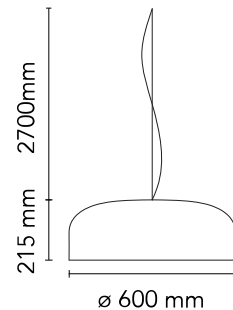

FLOS

 F1371035 Red

Smithfield Suspension

Designed by Jasper Morrison, 2009

Halogen - 4 x 70W

Suspension lamp with direct light. Aluminium body. Available in gloss black, matt black, red, green, white or MUD. Injection-moulded opalescent methacrylate diffuser. Steel ceiling attachment with steel suspension cable, 5 pole electric cable in PTFE double insulation, working length 2700 mm.

Are you a professional and your project needs consulting and support?

[BOOK AN APPOINTMENT](#)

Main specifications

EAN	8059607031360
Mounting	Suspension
Environments	Indoor dry location
Light Source Type	Bulb
Lamp category	Halogen
Lamp type	A70
Lamp holders	E27
Ilcos	HSGSA
Bulb finish	Frosted
Number of heads	4
Power (W)	70
System power (W)	280

Physical

Colour	Red
Length (mm)	600
Cord length (mm)	2700
Canopy dimension (mm)	36
Canopy width (mm)	146
Net weight (kg)	4.5
Package height (mm)	310
Package width (mm)	710
Package length (mm)	710
Package volume (m3)	0.16
IP internal	20