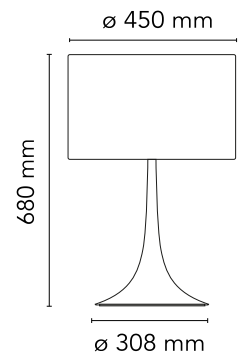

FLOS

■ F6611030 Black

Spun Light Table 2

Designed by Sebastian Wrong, 2003

Halogen - 150W

Table/desk lamp providing diffused light. Spun metal frame and diffuser, die-cast aluminum diffuser support arms and lampholder support, painted in the colors indicated below. White, injection-molded polycarbonate diffuser supports. Sandblasted pressed glass upper diffuser screen. On the cable there is the electronic dimmer which allows the regulation of light brightness.

Are you a professional and your project needs consulting and support?

[BOOK AN APPOINTMENT](#)

Main specifications

EAN	8059607006955
Mounting	Table
Environments	Indoor dry location
Light Source Type	Bulb
Lamp category	Halogen
Lamp holders	E27
Ilcos	HSGS
Number of heads	1
Power (W)	150

Physical

Colour	Black
Length (mm)	450
Cord length (mm)	1700
Net weight (kg)	5.6
Package height (mm)	770
Package width (mm)	505
Package length (mm)	505
Package volume (m3)	0.2
IP internal	20

Download

[Mounting instructions](#)  PDF