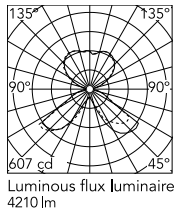

Physical

Colour	Black
Length (mm)	450
Cord length (mm)	1700
Net weight (kg)	5.6
Package height (mm)	770
Package width (mm)	505
Package length (mm)	505
Package volume (m3)	0.2
IP internal	20

Download

[Mounting instructions](#)  PDF

[Spare Parts](#)  PDF

Photometric Files

[LDT / IES](#)  LDT

Technical Drawings

[2D](#)  ZIP

[3D](#)  ZIP

Schematic light drawing

Photometric