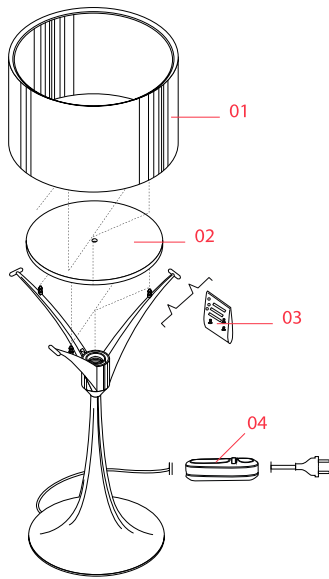

Spare Parts

01.	Spun Light T2 black diffuser	RF11715
02.	T2 anti-glare glass	RF11696
03.	Bag with diffuser supports and o-ring	RF6610100
04.	Dimmer 4-25W 220-240V Black	RF32262

DOWNLOAD