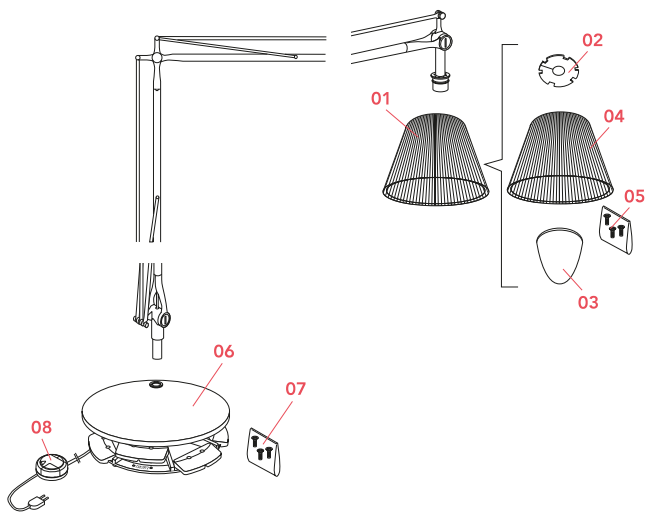

Spare Parts

01.	Diffuser Assembly	F6372007
02.	Anti-dust screen	RF10277
03.	Acid-etched diffuser assembly	RF10442
04.	Ivory shade	RF10023
05.	Bag with fixing elements for diffuser	RF6372100
06.	Grey base cover	RF6372300
07.	Floor support bag kit	RF6372200
08.	Electrical wiring assembly with dimmer 1012s lfp	RF29987

DOWNLOAD