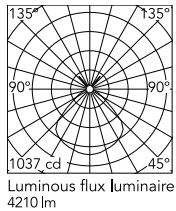

Physical

Colour	Fabric
Length (mm)	790
Cord length (mm)	1600
Net weight (kg)	90.88
Package height (mm)	0
Package width (mm)	0
Package length (mm)	0
Package volume (m3)	1.28
IP internal	20

Download

[Mounting instructions](#) PDF

[Spare Parts](#) PDF

Photometric Files

[LDT / IES](#) LDT

Technical Drawings

[2D](#) ZIP

Schematic light drawing

Photometric

Lighting type	Indirect, Direct
Light distribution	Symmetric