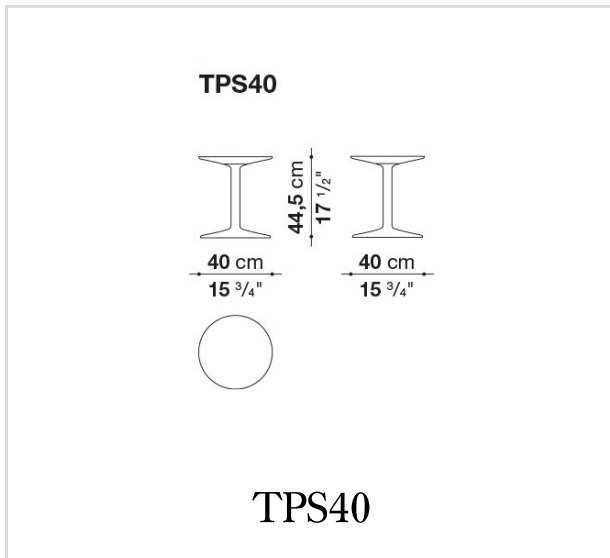


Spool

SMALL TABLES

Piero Lissoni

Description

Spool is a small table in printed and painted rigid polyurethane with a glossy finish which is available in 18 colours. With its recognisable shape and strong tones, Spool is a lively punctuation that celebrates and enhances the eclectic nature of the Dock system.

Technical information

Frame
hard polyurethane

Internal pin
steel

Ferrules
felt

Technical drawings

B&B Italia reserves the right to make technological and aesthetic improvements to its models, including changes to the sizes and materials, without notice. The technical drawings do not define the details of the product. The measurements shown are indicative and may undergo changes. In particular, the dimensions relevant to the padded parts are subject to usage tolerances over time caused by the normal adjustment of the padding. For the specific information, please contact the dealer closest to you.