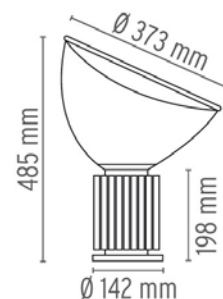

FLOS

TACCIA SMALL

Mounting	Table/Floor
Lamps description	1 COB LED 2700K 1290 LM CRI 92 - 16W DIMMER
Environment	Indoor
Finish	Black, Anodized bronze
Technical description	Table lamp providing indirect and reflected light. Reflector in painted aluminium, gloss white on the inside and matt white on the outside. Directionable diffuser in transparent blown glass. Body in matt black or naturally anodized extruded aluminium. Base in nickel-plated ABS+PC. Electric cable of useful length 190 cm, with dimmer switch for ON/OFF and adjustment of the light flow between 10-100%. Plug-in power supply with interchangeable plugs.

PHYSICAL

Supply	Power cord
Cord length (mm)	1900
Construction material	ABS, Aluminum, Glass, Polycarbonate

DIMENSIONS

CERTIFICATIONS

IP
20

Taccia Small . Lamps

I COB LED 2700K
1290lm CRI92 - 16W

Lamp wattage:

LED

Taccia Small

designed by Achille & Pier Giacomo Castiglioni

Table lamp providing indirect and reflected light.

-  F6604004 Anodized silver
-  F6604030 Black

DIMENSIONS

CERTIFICATIONS