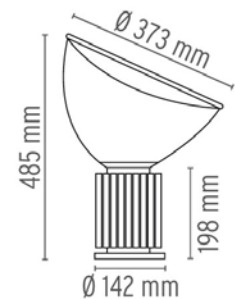

FLOS

TACCIA SMALL

Mounting	Table/Floor
Lamps description	1 COB LED 2700K 1290 LM CRI 92 - 16W DIMMER
Environment	Indoor
Finish	Black, Anodized bronze
Technical description	Table lamp providing indirect and reflected light. Reflector in painted aluminium, gloss white on the inside and matt white on the outside. Directionable diffuser in transparent blown glass. Body in matt black or naturally anodized extruded aluminium. Base in nickel-plated ABS+PC. Electric cable of useful length 190 cm, with dimmer switch for ON/OFF and adjustment of the light flow between 10-100%. Plug-in power supply with interchangeable plugs.

Taccia Small

designed by Achille & Pier Giacomo Castiglioni

Table lamp providing indirect and reflected light.

ELECTRICAL

Emergency	Without
------------------	---------

 F6604004	Anodized silver
 F6604030	Black

PHYSICAL

Supply	Power cord
Cord length (mm)	1900
Construction material	ABS, Aluminum, Glass, Polycarbonate

DIMENSIONS

CERTIFICATIONS

IP
20

Taccia Small . Lamps

I COB LED 2700K
1290lm CRI92 - 16W

Lamp wattage:

LED

Taccia Small

designed by Achille & Pier Giacomo Castiglioni

Table lamp providing indirect and reflected light.

-  F6604004 Anodized silver
-  F6604030 Black

DIMENSIONS

CERTIFICATIONS