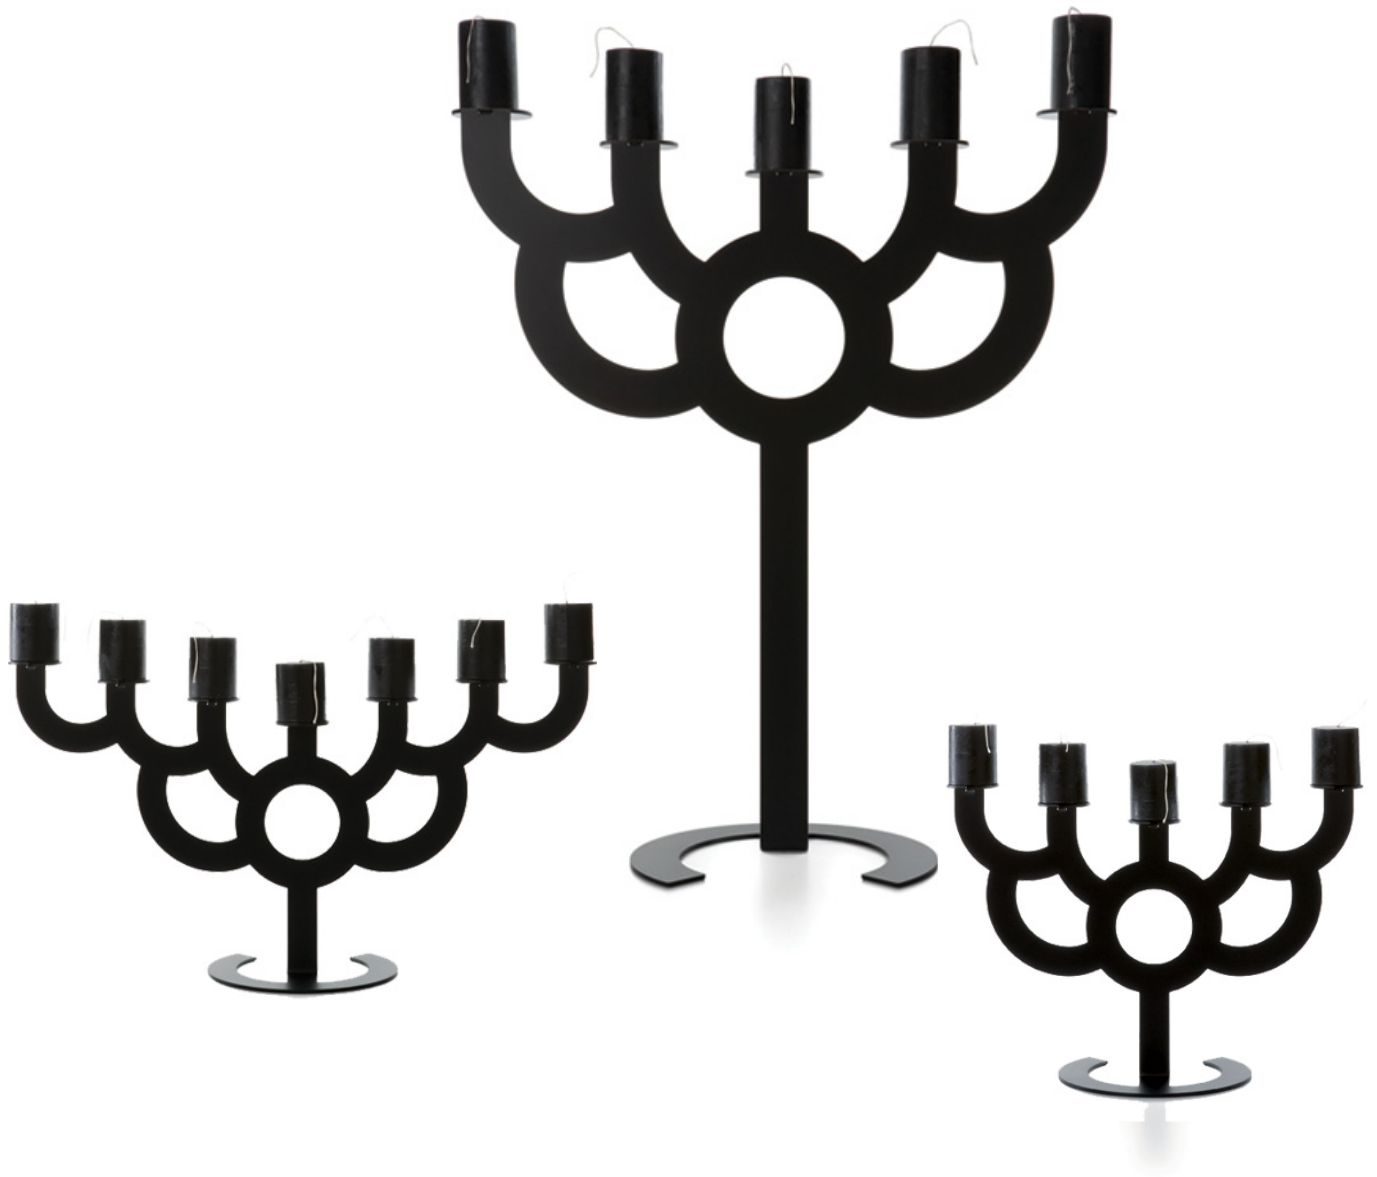

## Bold

---

“The Bold series developed from my fascination with laser cutting technology. With the use of a laser, you can cut a form or pattern in sheet metal with extreme accuracy. This technology allows you to handle the sheet very efficiently with very little wastage. The timeless appearance of the Bold series endows it with charisma, making it a worthy addition to the MOOOI collection!”

## Main dimensions

51cm | 20.1"

21cm | 8.3"

38cm | 15"

76cm | 29.9"

21cm | 8.3"

40cm | 15.7"

92cm | 36.2"