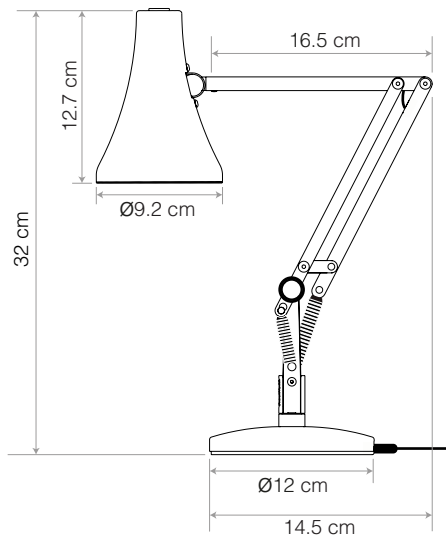

90 Mini Mini Desk Lamp

90 Mini Mini Collection | Technical Sheet

ANGLEPOISE®
Abandon Darkness.

Launched In 2012 | Designed by George Carwardine

Max Horizontal Reach 38 cm
Max Vertical Reach 50 cm

Product

Anodised metallic finish

Not recommended for hard contract environments. Please contact your sales manager for more information about contract usage.

Description

Offspring of the ever-popular 1970's Model 90 Anglepoise, our 90 Mini Mini light has all the functionality and personality of a traditional Anglepoise wrapped up in its tiny form. Put this hyper-flexible little light into any position and it will strike the pose that you choose. The LED module integrated into the shade provides a dimmable light source, neatly side-stepping the hassle of bulb replacement. And at 38cm at full stretch, it fits just about anywhere you can think of. Simply plug into a wall socket, portable charger or laptop and you're good to go.

Materials

- Anodised or matt paint finish
- Aluminium shade, arms and base cover
- Chrome plated and polycarbonate fittings
- Cast iron base
- IP20 rating

Dimensions

- Shade diameter: Ø9.2cm
- Shade height: 12.7cm
- Max reach: 38cm (from base to shade)
- Base diameter: Ø12cm
- Cable length: 150cm
- Lamp Packaging (L x W x H): 23cm x 16.2cm x 15.2cm
- Lamp Packaged Weight: 1.57kg