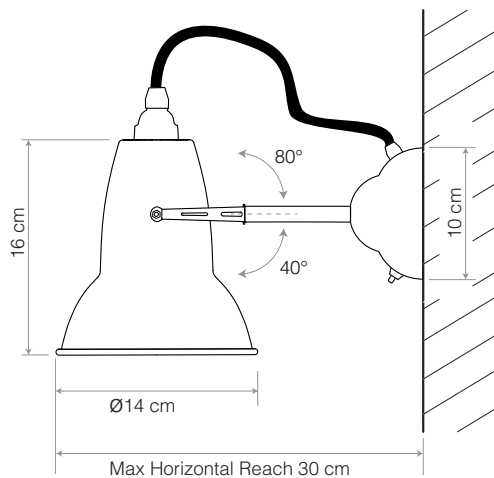

Materials

- Gloss paint finish
- Steel Shade, arm and wall plate
- Brass shade cap, bridle and fittings
- Twisted woven fabric cable
- IP20 rating

Dimensions

- Shade diameter: $\varnothing 14\text{cm}$
- Shade height: 16cm
- Max reach: 30cm (from wall to shade)
- Wall plate diameter: $\varnothing 10\text{cm}$
- Light Packaging (L x W x H): 22cm x 16cm x 29cm
- Light Packaged Weight: 1.0kg

Electrical

- Voltage: 220/240V, 50/60Hz
- Class II - Double Insulated
- E27 lamp holder
- Maximum permitted bulb: 20W CFL / 10W LED E27
- Push switch on wall plate
- Light can be wired to an external light switch
- Bulb not included