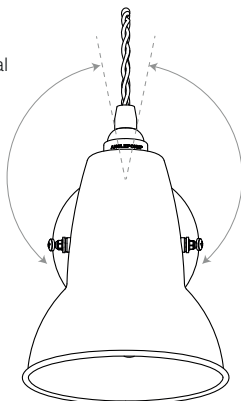

Shade Rotational
Movement