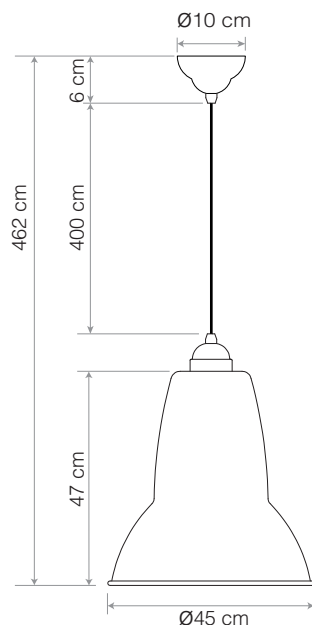

Original 1227™ Giant Pendant

ANGLEPOISE®

Original 1227™ Giant Collection | Technical Sheet

Launched In 2005 | Designed by George Carwardine

Product	Closest RAL Reference

Gloss Finish

Pendant - Jet Black	RAL 9017
Pendant - Alpine White	RAL 9016
Pendant - Citrus Yellow	RAL 1018
Pendant - Crimson Red	RAL 3001
Pendant - Marine Blue	RAL 5001
Pendant - Slate Grey	RAL 7012

Satin Finish

Pendant - Jet Black	RAL 9017

Pendant Custom Colour or Finish

Description

The Original 1227™ Giant Pendant demands to be noticed. Positioned over a dining or meeting room table, a kitchen worktop, or anywhere you please, its larger-than-life scale and stunning range of colours will inject playful, individual style into any interior space.

Our Giant lamps are hand built in the UK.
Please check for availability and lead-times.

Materials

- Gloss or Satin powder coat finishes
- Bright Chrome plated ceiling rose
- Aluminium Shade
- Chrome plated fittings
- Fabric cable
- IP20 rating

Dimensions

- Shade diameter: Ø45cm
- Shade height: 47cm
- Ceiling rose diameter: Ø10cm
- Cable length: 400cm
- Pendant Packaging (L x W x H): 48cm x 49cm x 55cm
- Pendant Packaged Weight: 4.26kg

Electrical

- Voltage: 220/240V, 50/60Hz
- Class II - Double Insulated
- E27 lamp holder
- Maximum permitted bulb: 60W Halogen E27
- Bulb not included

Bulb not included

Custom colour & finish available