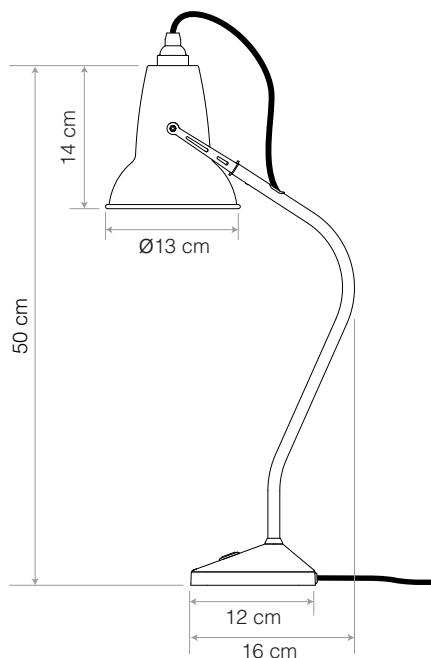

Original 1227™ Mini Table Lamp

ANGLEPOISE®
Abandon Darkness.

Original 1227™ Mini Collection | Technical Sheet

Launched In 2015 | Designed by George Carwardine

Product

Table Lamp - Jet Black
Table Lamp - Linen White
Table Lamp - Dove Grey

Description

There's a lot of Anglepoise heritage packed into the 52cm of metal and cable that make up the Original Mini 1227™ table lamp. The classic shade is instantly recognisable, while the pyramid-shaped base, with its highly practical integral switch, breaks new ground without losing any of the original Anglepoise spirit.

Materials

- Gloss paint finish
- Steel shade
- Chrome plated fittings
- Cast Iron base with steel cover
- Steel profiled arm
- Fabric cable
- IP20 rating

Dimensions

- Shade diameter: $\varnothing$ 13cm
- Shade height: 14cm
- Max reach: 16cm (from base to shade)
- Base size: 12cm x 12cm
- Cable length: 180cm
- Lamp Packaging (L x W x H): 23.5cm x 16.5cm x 46.5cm
- Lamp Packaged Weight: 2.4kg

Electrical

- Voltage: 220/240V, 50/60Hz
- Class II - Double insulated
- Base mounted push switch
- Plug: 3-pin UK plug to BS 1363
- E27 lamp holder
- Maximum permitted bulb: 10W MAX E27
- Supplied with compatible 6W LED E27 bulb
  - Luminous Intensity: 470lm
  - Life: 15,000 Hours
  - Non-dimmable
  - Colour Temperature: 2700K
  - CRI (Ra): 80

Bulb not
included