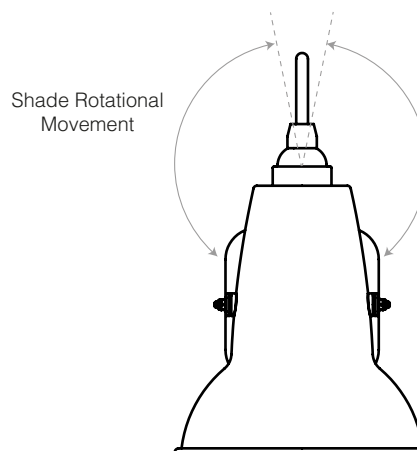

Electrical

- Voltage: 220/240V, 50/60Hz
- Class II - Double insulated
- E14 lamp holder
- Maximum permitted bulb: 15W MAX E14
- Push switch on wall plate
- Light can be wired to an external light switch
- Bulb not included