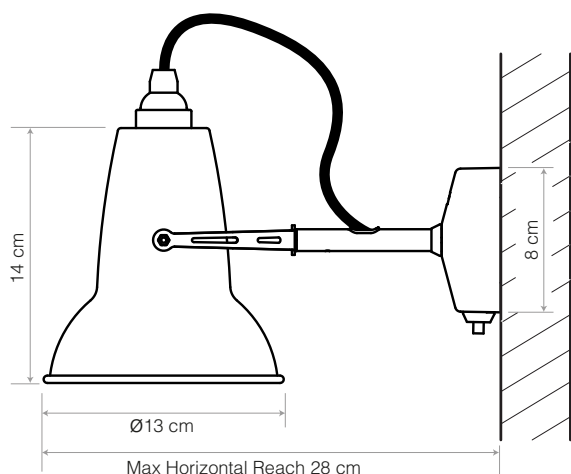

Electrical

- Voltage: 220/240V, 50/60Hz
- Class II - Double insulated
- E14 lamp holder
- Maximum permitted bulb: 15W MAX E14
- Push switch on wall plate
- Light can be wired to an external light switch
- Bulb not included