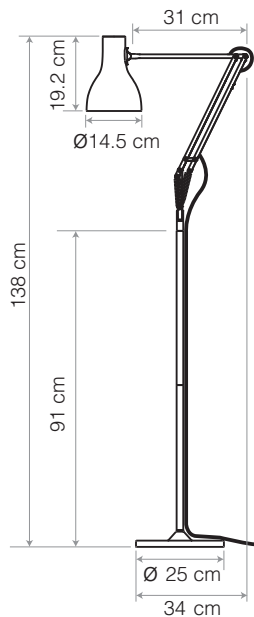

# Type 75™ Floor Lamp

Type 75™ Collection | Technical Sheet

ANGLEPOISE®

Launched In 2004 | Designed by Sir Kenneth Grange

Max Horizontal Reach 71 cm  
Max Vertical Reach 176 cm

## Materials

- Matt paint or brushed aluminium finish
- Aluminium shade and arms
- Chrome plated fittings
- Steel floor pole
- Cast iron base with aluminium cover
- IP20 rating

## Dimensions

- Shade diameter:  $\varnothing$ 14.5cm
- Shade height: 19.2cm
- Max reach: 71cm (from pole to shade)
- Base diameter:  $\varnothing$ 25cm
- Pole height: 91cm
- Cable length: 250cm
- Lamp Packaging (L x W x H): 32cm x 17cm x 44cm
- Lamp Packaged Weight: 3.75kg
- Pole Packaging (L x W x H): 44.5cm x 30cm x 9.5cm
- Pole Packaged Weight: 4.4kg