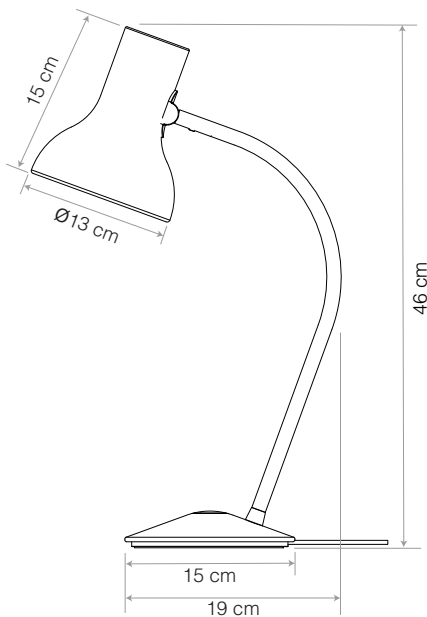

Type 75™ Mini Table Lamp

Type 75™ Mini Collection | Technical Sheet

ANGLEPOISE®
Abandon Darkness.

Launched In 2020 | Designed by Sir Kenneth Grange

Product

Table Lamp - Black Umber
Table Lamp - Mole Grey
Table Lamp - Turmeric Gold

Description

The Type 75 Mini Table lamp has all the sophistication, heritage and elegance you would expect from the Anglepoise Type 75 range of lights. Precision engineered to add light just where it's needed, the Type 75 Mini Table lamp is the perfect lamp for anywhere a smaller, neater profile is preferred.

Materials

- Matt paint finish
- Aluminium shade and base cover
- Steel arm
- Brushed aluminium fittings
- Cast iron base
- IP20 rating

Dimensions

- Shade diameter: Ø13cm
- Shade height: 15cm
- Base diameter: Ø15cm
- Cable length: 180cm
- Lamp Packaging (L x W x H): 30.5cm x 23cm x 50.5cm
- Lamp Packaged Weight: 2.2kg

Electrical

- Voltage 220/240V, 50/60Hz
- Class II - Double insulated
- Base mounted push switch
- Plug: 3-pin UK plug to BS 1363
- E27 lamp holder
- Maximum permitted bulb: 10W LED E27
- Supplied with compatible 6W LED E27 bulb
  - Luminous Intensity: 470lm
  - Life: 15,000 Hours
  - Non-dimmable
  - Colour Temperature: 2700K
  - CRI (Ra): 80

Bulb
included