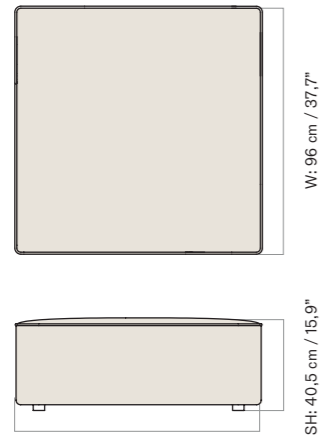

*Eave Modular Sofa 86, Chaise Longue, Right*

*Eave Modular Sofa 86, Open End, Left*

*Eave Modular Sofa 86, Open End, Right*

EAVE MODULAR SOFA, 96  
Designed by *Norm Architects*

*Eave Modular Sofa 96, Pouf*

*Eave Modular Sofa 96, Open Section*

*Eave Modular Sofa 96, Corner, Left*

*Eave Modular Sofa 96, Corner, Right*

*Eave Modular Sofa 96, Corner 144, Left*

*Eave Modular Sofa 96, Corner 144, Right*

*Eave Modular Sofa 96, Corner 192, Left*

2 Seater, Configuration 1

W: 192 cm / 75.4"

1 × CORNER, 96, LEFT  
1 × CORNER, 96, RIGHT

3 Seater, Configuration 2

W: 267 cm / 104.4"

1 × CORNER, 96, LEFT  
1 × OPEN SECTION, 96  
1 × CORNER, 96, RIGHT

Configuration 3