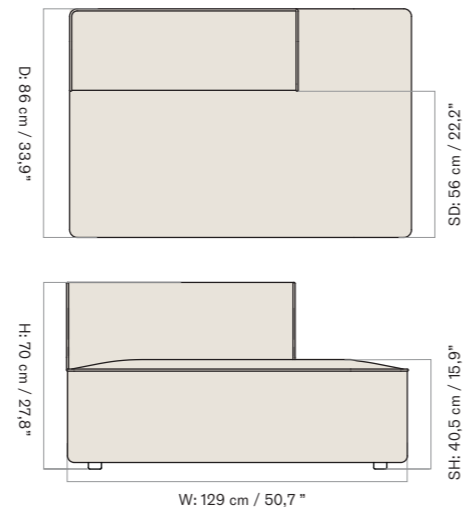

Eave Modular Sofa 86, Open End, Right