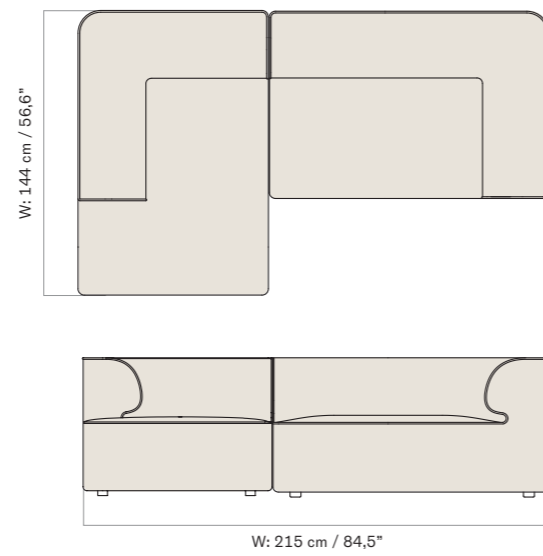

EAVE MODULAR SOFA, 86  
CONFIGURATIONS

2 Seater, Configuration 1

1 × CORNER, 86, LEFT  
1 × CORNER, 86, RIGHT

3 Seater, Configuration 2

1 × CORNER, 86, LEFT  
1 × OPEN SECTION, 86  
1 × CORNER, 86, RIGHT

Configuration 3

1 × CORNER 129, 86, LEFT  
1 × OPEN END 129, 86, RIGHT

Configuration 4

1 × OPEN END 129, 86, LEFT  
1 × CORNER 129, 86, RIGHT

Configuration 5

1 × CORNER 129, 86, LEFT  
1 × CHAISE LONGUE 129, 86, RIGHT

Configuration 6

1 × CHAISE LONGUE 129, 86, LEFT  
1 × CORNER 129, 86, RIGHT

Configuration 7

1 × CHAISE LONGUE 129, 86, LEFT  
1 × OPEN END 129, 86, RIGHT

Configuration 8

1 × OPEN END 129, 86, LEFT  
1 × CHAISE LONGUE 129, 86, RIGHT

2 Seater, Configuration 1

W: 192 cm / 75.4"

1 × CORNER, 96, LEFT  
1 × CORNER, 96, RIGHT

3 Seater, Configuration 2

W: 267 cm / 104.4"

1 × CORNER, 96, LEFT  
1 × OPEN SECTION, 96  
1 × CORNER, 96, RIGHT

Configuration 3