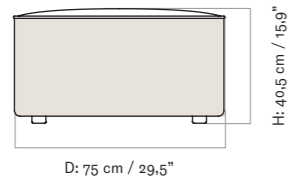

EAVE MODULAR SOFA, 86
Designed by *Norm Architects*

Eave Modular Sofa 75, Pouf