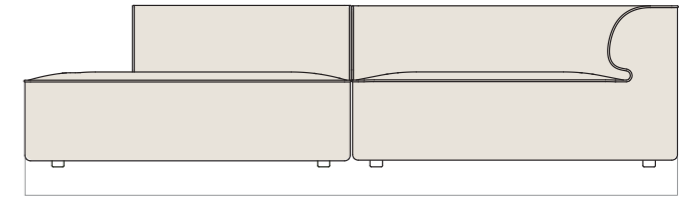

*Configuration 11*

1 × CORNER, 86, LEFT  
1 × OPEN SECTION, 86  
1 × CHAISE LONGUE 129, 86, RIGHT

*Configuration 12*

1 × CHAISE LONGUE 129, 86, LEFT  
1 × OPEN SECTION, 86  
1 × CORNER, 86, RIGHT

EAVE MODULAR SOFA, 96  
CONFIGURATIONS

2 Seater, Configuration 1

W: 192 cm / 75.4"

1 × CORNER, 96, LEFT  
1 × CORNER, 96, RIGHT

3 Seater, Configuration 2

W: 267 cm / 104.4"

1 × CORNER, 96, LEFT  
1 × OPEN SECTION, 96  
1 × CORNER, 96, RIGHT

Configuration 3

W: 288 cm / 113.2"

1 × CORNER 144, 96, LEFT  
1 × OPEN END 144, 96, RIGHT

Configuration 4

W: 288 cm / 113.2"

1 × OPEN END 144, 96, LEFT  
1 × CORNER 144, 96, RIGHT

Configuration 5

W: 240 cm / 94.3"

1 × CORNER 144, 96, LEFT  
1 × CHAISE LONGUE 144, 96, RIGHT