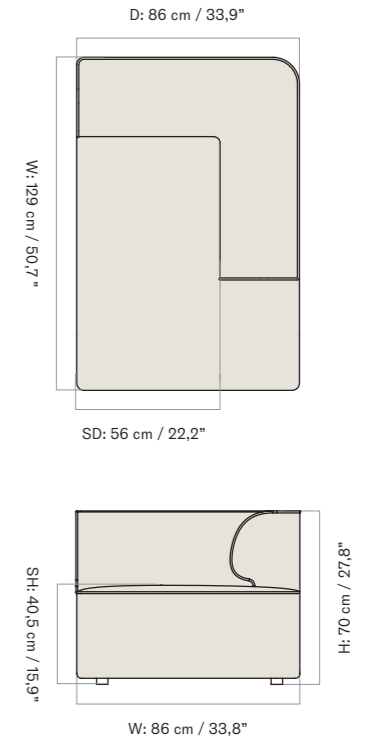

Eave Modular Sofa 86, Chaise Longue, Right