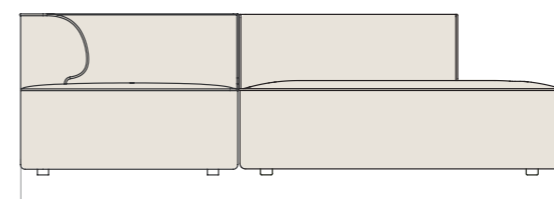

Configuration 7

W: 240 cm / 94.3"

1 × CHAISE LONGUE 144, 96, LEFT
1 × OPEN END 144, 96, RIGHT