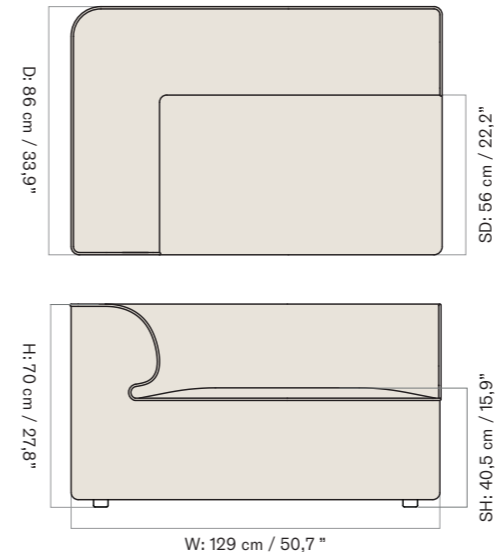

*Eave Modular Sofa 75, Pouf*

*Eave Modular Sofa 86, Pouf*

*Eave Modular Sofa 86, Open Section*

*Eave Modular Sofa 86, Corner, Left*

*Eave Modular Sofa 86, Corner, Right*

*Eave Modular Sofa 86, Corner 129, Left*

2 Seater, Configuration 1

W: 192 cm / 75.4"

1 × CORNER, 96, LEFT  
1 × CORNER, 96, RIGHT

3 Seater, Configuration 2

W: 267 cm / 104.4"

1 × CORNER, 96, LEFT  
1 × OPEN SECTION, 96  
1 × CORNER, 96, RIGHT

Configuration 3

W: 288 cm / 113.2"

1 × CORNER 144, 96, LEFT  
1 × OPEN END 144, 96, RIGHT

Configuration 4

W: 288 cm / 113.2"

1 × OPEN END 144, 96, LEFT  
1 × CORNER 144, 96, RIGHT

Configuration 5

W: 240 cm / 94.3"

1 × CORNER 144, 96, LEFT  
1 × CHAISE LONGUE 144, 96, RIGHT