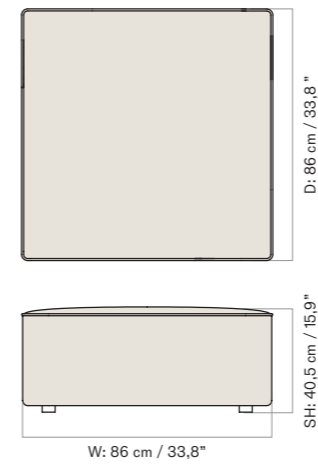

EAVE MODULAR SOFA, 86
Designed by *Norm Architects*

Eave Modular Sofa 75, Pouf

Eave Modular Sofa 86, Pouf