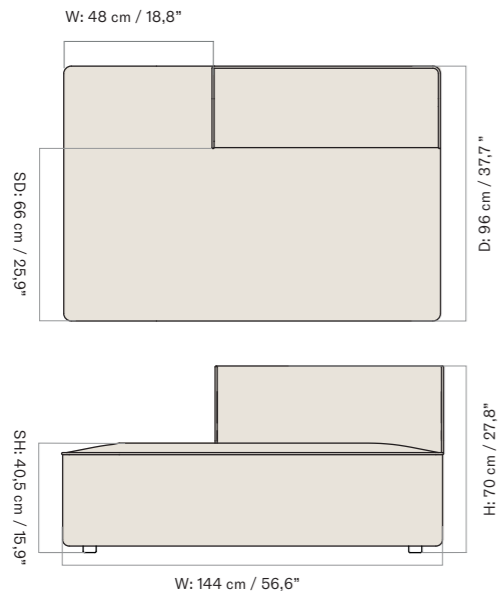

EAVE MODULAR SOFA, 96
Designed by *Norm Architects*

Eave Modular Sofa 96, Open End 144, Left