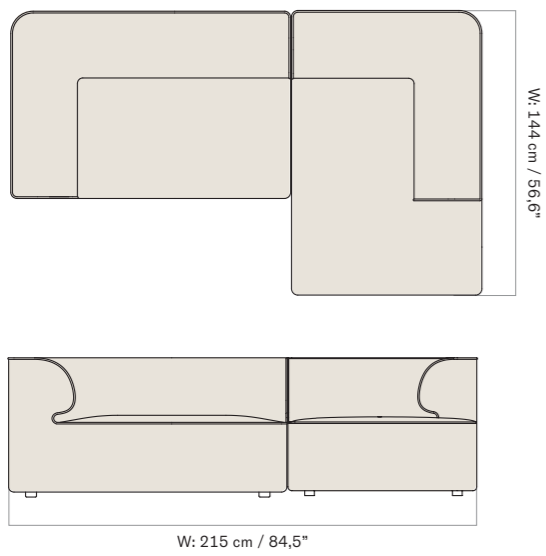

EAVE MODULAR SOFA, 86  
CONFIGURATIONS

2 Seater, Configuration 1

1 × CORNER, 86, LEFT  
1 × CORNER, 86, RIGHT

3 Seater, Configuration 2

1 × CORNER, 86, LEFT  
1 × OPEN SECTION, 86  
1 × CORNER, 86, RIGHT

Configuration 3

1 × CORNER 129, 86, LEFT  
1 × OPEN END 129, 86, RIGHT

Configuration 4

1 × OPEN END 129, 86, LEFT  
1 × CORNER 129, 86, RIGHT

Configuration 5

1 × CORNER 129, 86, LEFT  
1 × CHAISE LONGUE 129, 86, RIGHT

Configuration 6

2 Seater, Configuration 1

W: 192 cm / 75.4"

1 × CORNER, 96, LEFT  
1 × CORNER, 96, RIGHT

3 Seater, Configuration 2

W: 267 cm / 104.4"

1 × CORNER, 96, LEFT  
1 × OPEN SECTION, 96  
1 × CORNER, 96, RIGHT

Configuration 3

W: 288 cm / 113.2"

1 × CORNER 144, 96, LEFT  
1 × OPEN END 144, 96, RIGHT

Configuration 4

W: 288 cm / 113.2"

1 × OPEN END 144, 96, LEFT  
1 × CORNER 144, 96, RIGHT

Configuration 5

W: 240 cm / 94.3"

1 × CORNER 144, 96, LEFT  
1 × CHAISE LONGUE 144, 96, RIGHT