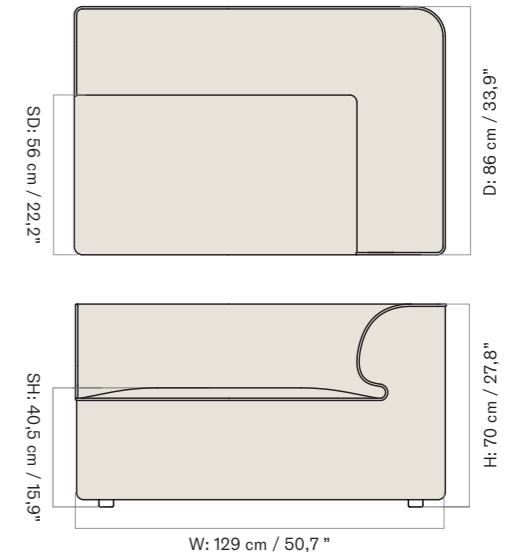

Eave Modular Sofa 86, Corner 129, Right