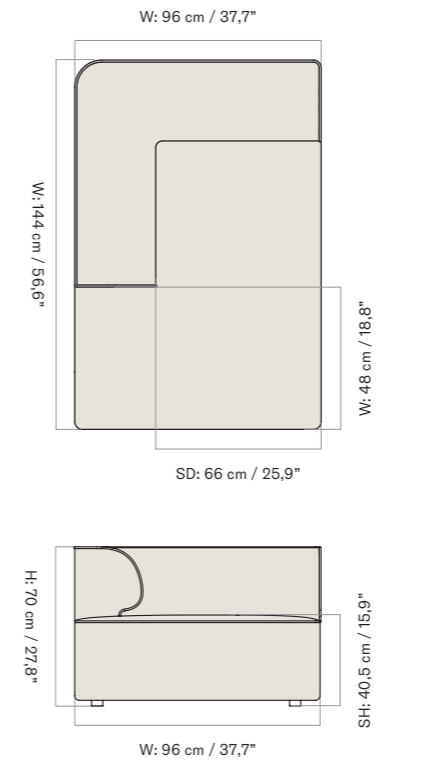

*Eave Modular Sofa 96, Corner 192, Right*

EAVE MODULAR SOFA, 96  
Designed by *Norm Architects*

*Eave Modular Sofa 96, Open End 144, Left*

*Eave Modular Sofa 96, Open End 144, Right*

*Eave Modular Sofa 96, Chaise Longue, Left*

2 Seater, Configuration 1

W: 192 cm / 75.4"

1 × CORNER, 96, LEFT  
1 × CORNER, 96, RIGHT

3 Seater, Configuration 2

W: 267 cm / 104.4"

1 × CORNER, 96, LEFT  
1 × OPEN SECTION, 96  
1 × CORNER, 96, RIGHT

Configuration 3

W: 288 cm / 113.2"

1 × CORNER 144, 96, LEFT  
1 × OPEN END 144, 96, RIGHT

Configuration 4

W: 288 cm / 113.2"

1 × OPEN END 144, 96, LEFT  
1 × CORNER 144, 96, RIGHT

Configuration 5

W: 240 cm / 94.3"

1 × CORNER 144, 96, LEFT  
1 × CHAISE LONGUE 144, 96, RIGHT

Configuration 6

W: 240 cm / 94.3"

1 × CHAISE LONGUE 144, 96, LEFT  
1 × CORNER 144, 96, RIGHT

Configuration 7

W: 240 cm / 94.3"

1 × CHAISE LONGUE 144, 96, LEFT  
1 × OPEN END 144, 96, RIGHT

Configuration 8

W: 240 cm / 94.3"