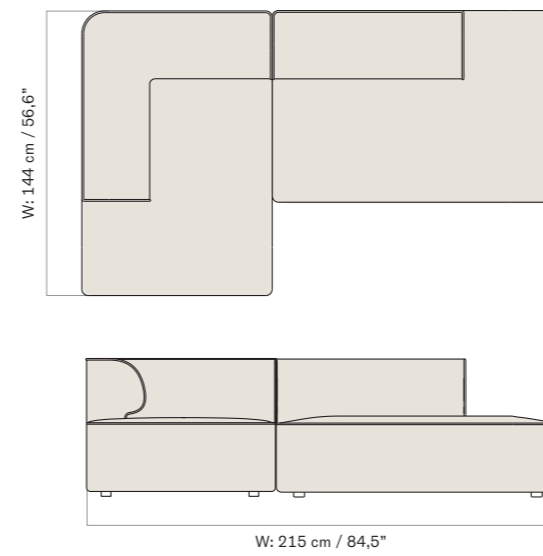

EAVE MODULAR SOFA, 86  
CONFIGURATIONS

2 Seater, Configuration 1

1 × CORNER, 86, LEFT  
1 × CORNER, 86, RIGHT

3 Seater, Configuration 2

1 × CORNER, 86, LEFT  
1 × OPEN SECTION, 86  
1 × CORNER, 86, RIGHT

Configuration 3

1 × CORNER 129, 86, LEFT  
1 × OPEN END 129, 86, RIGHT

Configuration 4

1 × OPEN END 129, 86, LEFT  
1 × CORNER 129, 86, RIGHT

Configuration 5

1 × CORNER 129, 86, LEFT  
1 × CHAISE LONGUE 129, 86, RIGHT

Configuration 6

1 × CHAISE LONGUE 129, 86, LEFT  
1 × CORNER 129, 86, RIGHT

Configuration 7

1 × CHAISE LONGUE 129, 86, LEFT  
1 × OPEN END 129, 86, RIGHT

Configuration 8

1 × OPEN END 129, 86, LEFT  
1 × CHAISE LONGUE 129, 86, RIGHT

2 Seater, Configuration 1

W: 192 cm / 75.4"

1 × CORNER, 96, LEFT  
1 × CORNER, 96, RIGHT

3 Seater, Configuration 2

W: 267 cm / 104.4"

1 × CORNER, 96, LEFT  
1 × OPEN SECTION, 96  
1 × CORNER, 96, RIGHT

Configuration 3