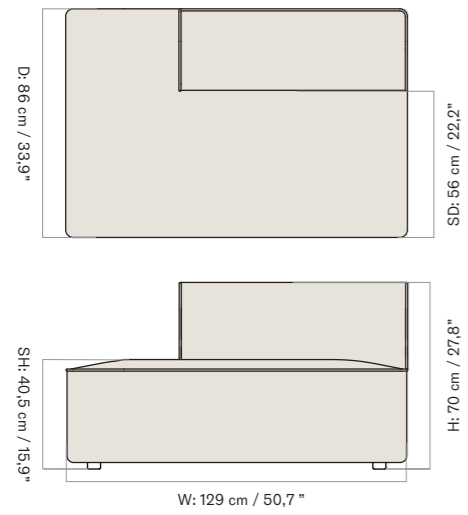

Eave Modular Sofa 86, Open End, Left