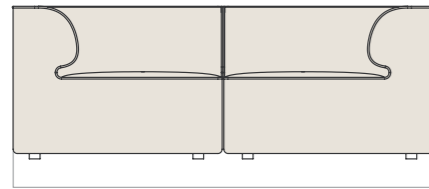

EAVE MODULAR SOFA, 86  
CONFIGURATIONS

*Configuration 9*

1 × OPEN END 129, 86, LEFT  
1 × OPEN SECTION, 86  
1 × CHAISE LONGUE 129, 86, RIGHT

*Configuration 10*

1 × CHAISE LONGUE 129, 86, LEFT  
1 × OPEN SECTION, 86  
1 × OPEN END 129, 86, RIGHT

*Configuration 11*

1 × CORNER, 86, LEFT  
1 × OPEN SECTION, 86  
1 × CHAISE LONGUE 129, 86, RIGHT

*Configuration 12*

1 × CHAISE LONGUE 129, 86, LEFT  
1 × OPEN SECTION, 86  
1 × CORNER, 86, RIGHT

EAVE MODULAR SOFA, 96  
CONFIGURATIONS

2 Seater, Configuration 1

W: 192 cm / 75.4"

1 × CORNER, 96, LEFT  
1 × CORNER, 96, RIGHT

3 Seater, Configuration 2

W: 267 cm / 104.4"

1 × CORNER, 96, LEFT  
1 × OPEN SECTION, 96  
1 × CORNER, 96, RIGHT

Configuration 3