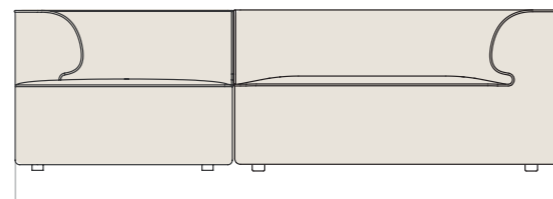

Configuration 6

W: 240 cm / 94.3"

1 × CHAISE LONGUE 144, 96, LEFT
1 × CORNER 144, 96, RIGHT