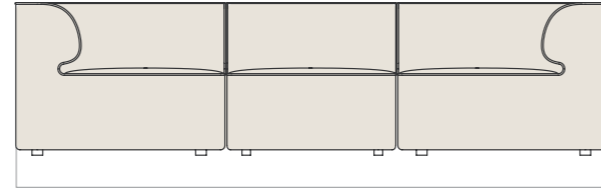

EAVE MODULAR SOFA, 86  
CONFIGURATIONS

*Configuration 9*

1 × OPEN END 129, 86, LEFT  
1 × OPEN SECTION, 86  
1 × CHAISE LONGUE 129, 86, RIGHT

*Configuration 10*

1 × CHAISE LONGUE 129, 86, LEFT  
1 × OPEN SECTION, 86  
1 × OPEN END 129, 86, RIGHT

*Configuration 11*

1 × CORNER, 86, LEFT  
1 × OPEN SECTION, 86  
1 × CHAISE LONGUE 129, 86, RIGHT

*Configuration 12*

1 × CHAISE LONGUE 129, 86, LEFT  
1 × OPEN SECTION, 86  
1 × CORNER, 86, RIGHT

EAVE MODULAR SOFA, 96  
CONFIGURATIONS

2 Seater, Configuration 1

W: 192 cm / 75.4"

1 × CORNER, 96, LEFT  
1 × CORNER, 96, RIGHT

3 Seater, Configuration 2

W: 267 cm / 104.4"

1 × CORNER, 96, LEFT  
1 × OPEN SECTION, 96  
1 × CORNER, 96, RIGHT

Configuration 3