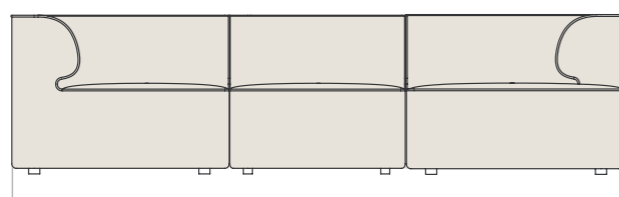

EAVE MODULAR SOFA, 96
CONFIGURATIONS

Configuration 9

W: 267 cm / 104,4"

- 1 × CORNER, 96, LEFT
- 1 × OPEN SECTION, 96
- 1 × CHAISE LONGUE 144, 96, RIGHT