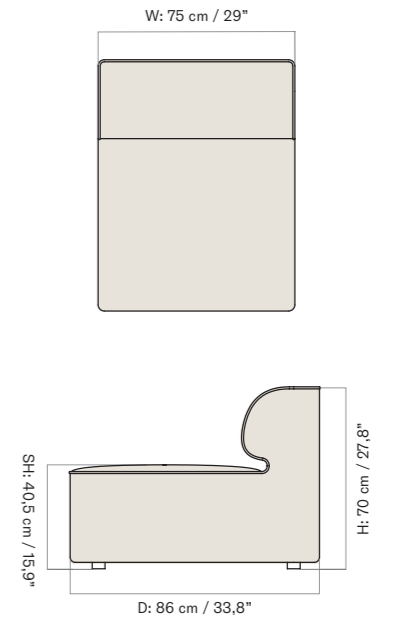

Eave Modular Sofa 86, Open Section