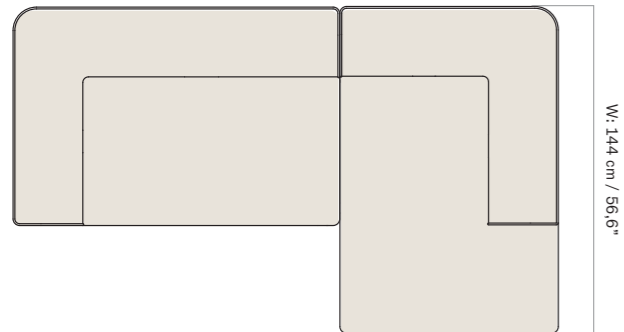

2 Seater, Configuration 1

W: 192 cm / 75.4"

1 × CORNER, 96, LEFT  
1 × CORNER, 96, RIGHT

3 Seater, Configuration 2

W: 267 cm / 104.4"

1 × CORNER, 96, LEFT  
1 × OPEN SECTION, 96  
1 × CORNER, 96, RIGHT

Configuration 3

W: 288 cm / 113.2"

1 × CORNER 144, 96, LEFT  
1 × OPEN END 144, 96, RIGHT

Configuration 4

W: 288 cm / 113.2"

1 × OPEN END 144, 96, LEFT  
1 × CORNER 144, 96, RIGHT

Configuration 5

W: 240 cm / 94.3"

1 × CORNER 144, 96, LEFT  
1 × CHAISE LONGUE 144, 96, RIGHT