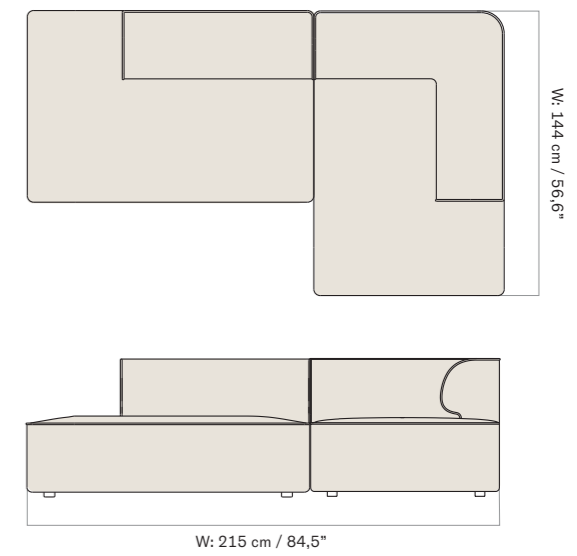

EAVE MODULAR SOFA, 86  
CONFIGURATIONS

2 Seater, Configuration 1

1 × CORNER, 86, LEFT  
1 × CORNER, 86, RIGHT

3 Seater, Configuration 2

1 × CORNER, 86, LEFT  
1 × OPEN SECTION, 86  
1 × CORNER, 86, RIGHT

Configuration 3

1 × CORNER 129, 86, LEFT  
1 × OPEN END 129, 86, RIGHT

Configuration 4

1 × OPEN END 129, 86, LEFT  
1 × CORNER 129, 86, RIGHT

Configuration 5

1 × CORNER 129, 86, LEFT  
1 × CHAISE LONGUE 129, 86, RIGHT

Configuration 6

1 × CHAISE LONGUE 129, 86, LEFT  
1 × CORNER 129, 86, RIGHT

Configuration 7

1 × CHAISE LONGUE 129, 86, LEFT  
1 × OPEN END 129, 86, RIGHT

Configuration 8

1 × OPEN END 129, 86, LEFT  
1 × CHAISE LONGUE 129, 86, RIGHT

2 Seater, Configuration 1

W: 192 cm / 75.4"

1 × CORNER, 96, LEFT  
1 × CORNER, 96, RIGHT

3 Seater, Configuration 2

W: 267 cm / 104.4"

1 × CORNER, 96, LEFT  
1 × OPEN SECTION, 96  
1 × CORNER, 96, RIGHT

Configuration 3