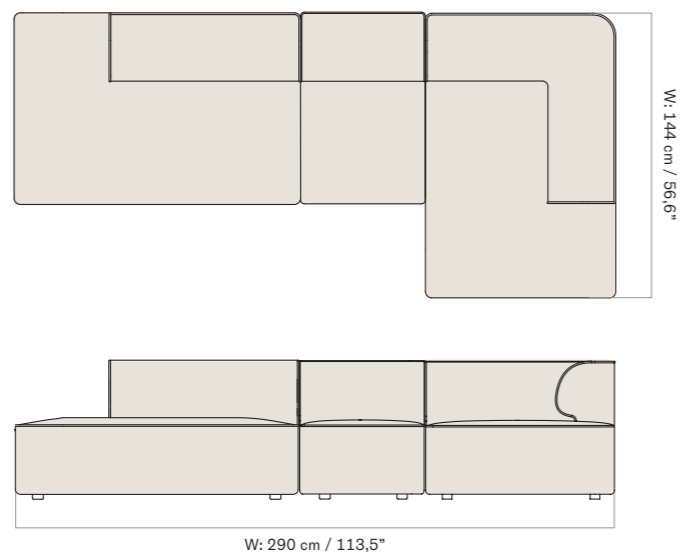

1 × CHAISE LONGUE 129, 86, LEFT  
1 × CORNER 129, 86, RIGHT

Configuration 7

1 × CHAISE LONGUE 129, 86, LEFT  
1 × OPEN END 129, 86, RIGHT

Configuration 8

1 × OPEN END 129, 86, LEFT  
1 × CHAISE LONGUE 129, 86, RIGHT

EAVE MODULAR SOFA, 86  
CONFIGURATIONS

*Configuration 9*

1 × OPEN END 129, 86, LEFT  
1 × OPEN SECTION, 86  
1 × CHAISE LONGUE 129, 86, RIGHT

*Configuration 10*

1 × CHAISE LONGUE 129, 86, LEFT  
1 × OPEN SECTION, 86  
1 × OPEN END 129, 86, RIGHT

2 Seater, Configuration 1

W: 192 cm / 75.4"

1 × CORNER, 96, LEFT  
1 × CORNER, 96, RIGHT

3 Seater, Configuration 2

W: 267 cm / 104.4"

1 × CORNER, 96, LEFT  
1 × OPEN SECTION, 96  
1 × CORNER, 96, RIGHT

Configuration 3