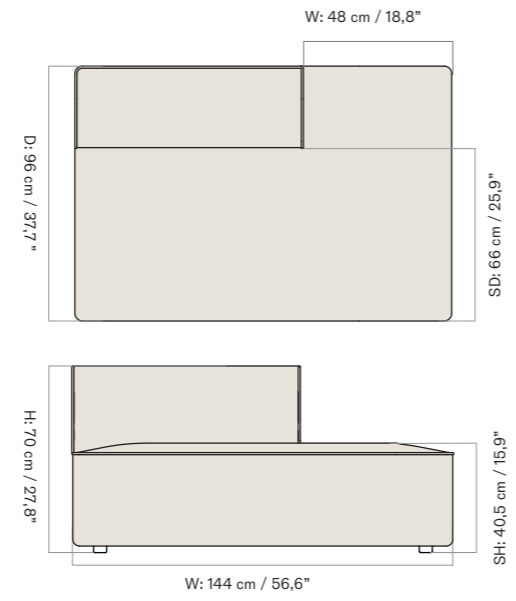

*Eave Modular Sofa 96, Corner 192, Right*

EAVE MODULAR SOFA, 96  
Designed by *Norm Architects*

*Eave Modular Sofa 96, Open End 144, Left*

*Eave Modular Sofa 96, Open End 144, Right*

*Eave Modular Sofa 96, Chaise Longue, Left*

2 Seater, Configuration 1

W: 192 cm / 75.4"

1 × CORNER, 96, LEFT  
1 × CORNER, 96, RIGHT

3 Seater, Configuration 2

W: 267 cm / 104.4"

1 × CORNER, 96, LEFT  
1 × OPEN SECTION, 96  
1 × CORNER, 96, RIGHT

Configuration 3

W: 288 cm / 113.2"

1 × CORNER 144, 96, LEFT  
1 × OPEN END 144, 96, RIGHT

Configuration 4

W: 288 cm / 113.2"

1 × OPEN END 144, 96, LEFT  
1 × CORNER 144, 96, RIGHT

Configuration 5

W: 240 cm / 94.3"

1 × CORNER 144, 96, LEFT  
1 × CHAISE LONGUE 144, 96, RIGHT

Configuration 6

W: 240 cm / 94.3"

1 × CHAISE LONGUE 144, 96, LEFT  
1 × CORNER 144, 96, RIGHT

Configuration 7

W: 240 cm / 94.3"

1 × CHAISE LONGUE 144, 96, LEFT  
1 × OPEN END 144, 96, RIGHT

Configuration 8

W: 240 cm / 94.3"