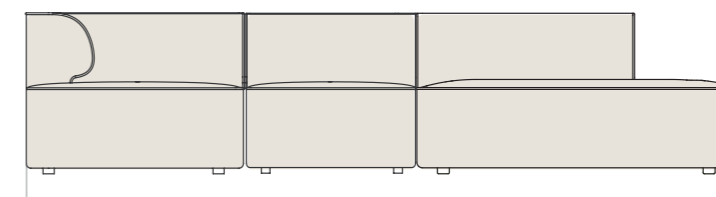

Configuration 12

W: 315 cm / 123,3"

- 1 × CHAISE LONGUE 144, 96, LEFT
- 1 × OPEN SECTION, 96
- 1 × OPEN END 144, 96, RIGHT