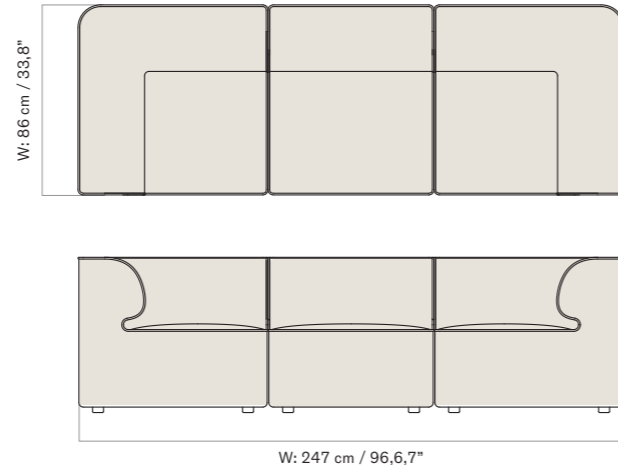

EAVE MODULAR SOFA, 86  
CONFIGURATIONS

2 Seater, Configuration 1

1 × CORNER, 86, LEFT  
1 × CORNER, 86, RIGHT

3 Seater, Configuration 2

1 × CORNER, 86, LEFT  
1 × OPEN SECTION, 86  
1 × CORNER, 86, RIGHT

Configuration 3

2 Seater, Configuration 1

W: 192 cm / 75.4"

1 × CORNER, 96, LEFT  
1 × CORNER, 96, RIGHT

3 Seater, Configuration 2

W: 267 cm / 104.4"

1 × CORNER, 96, LEFT  
1 × OPEN SECTION, 96  
1 × CORNER, 96, RIGHT

Configuration 3