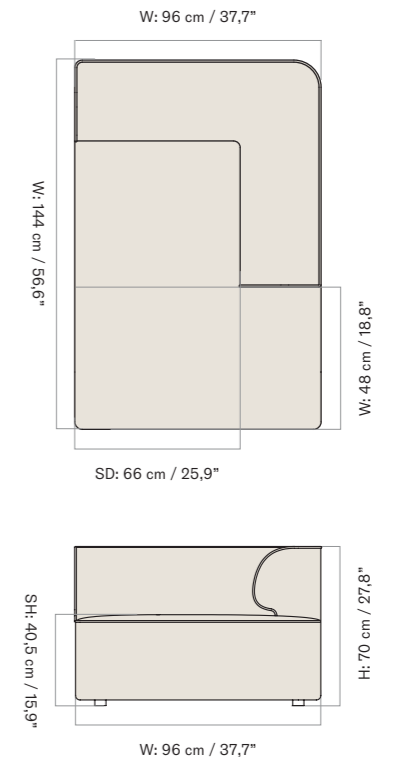

Eave Modular Sofa 96, Chaise Longue, Right