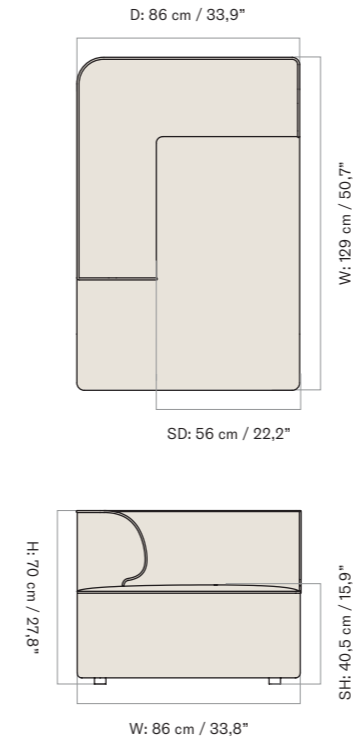

Eave Modular Sofa 86, Chaise Longue, Left