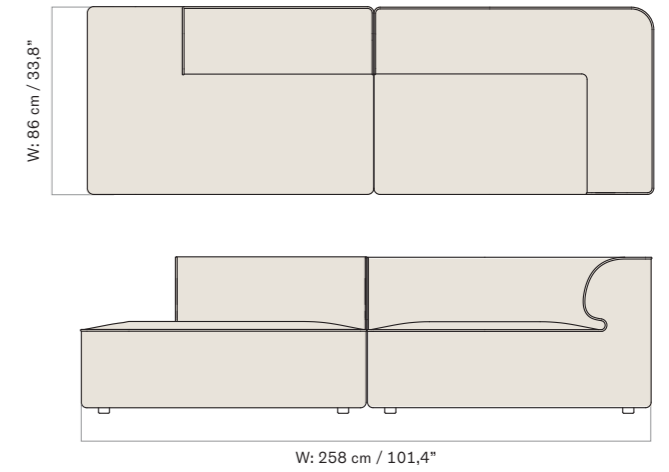

EAVE MODULAR SOFA, 86  
CONFIGURATIONS

2 Seater, Configuration 1

1 × CORNER, 86, LEFT  
1 × CORNER, 86, RIGHT

3 Seater, Configuration 2

1 × CORNER, 86, LEFT  
1 × OPEN SECTION, 86  
1 × CORNER, 86, RIGHT

Configuration 3

1 × CORNER 129, 86, LEFT  
1 × OPEN END 129, 86, RIGHT

Configuration 4

1 × OPEN END 129, 86, LEFT  
1 × CORNER 129, 86, RIGHT

Configuration 5

1 × CORNER 129, 86, LEFT  
1 × CHAISE LONGUE 129, 86, RIGHT

Configuration 6

2 Seater, Configuration 1

W: 192 cm / 75.4"

1 × CORNER, 96, LEFT  
1 × CORNER, 96, RIGHT

3 Seater, Configuration 2

W: 267 cm / 104.4"

1 × CORNER, 96, LEFT  
1 × OPEN SECTION, 96  
1 × CORNER, 96, RIGHT

Configuration 3