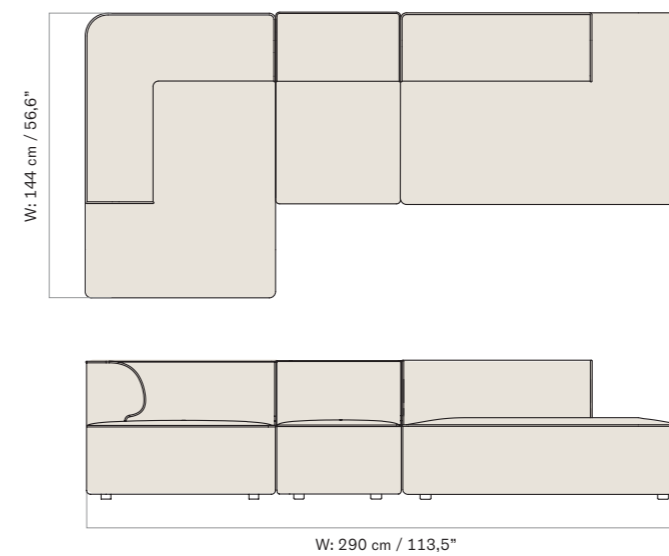

1 × CHAISE LONGUE 129, 86, LEFT  
1 × CORNER 129, 86, RIGHT

Configuration 7

1 × CHAISE LONGUE 129, 86, LEFT  
1 × OPEN END 129, 86, RIGHT

Configuration 8

1 × OPEN END 129, 86, LEFT  
1 × CHAISE LONGUE 129, 86, RIGHT

EAVE MODULAR SOFA, 86  
CONFIGURATIONS

*Configuration 9*

1 × OPEN END 129, 86, LEFT  
1 × OPEN SECTION, 86  
1 × CHAISE LONGUE 129, 86, RIGHT

*Configuration 10*

1 × CHAISE LONGUE 129, 86, LEFT  
1 × OPEN SECTION, 86  
1 × OPEN END 129, 86, RIGHT

2 Seater, Configuration 1

W: 192 cm / 75.4"

1 × CORNER, 96, LEFT  
1 × CORNER, 96, RIGHT

3 Seater, Configuration 2

W: 267 cm / 104.4"

1 × CORNER, 96, LEFT  
1 × OPEN SECTION, 96  
1 × CORNER, 96, RIGHT

Configuration 3