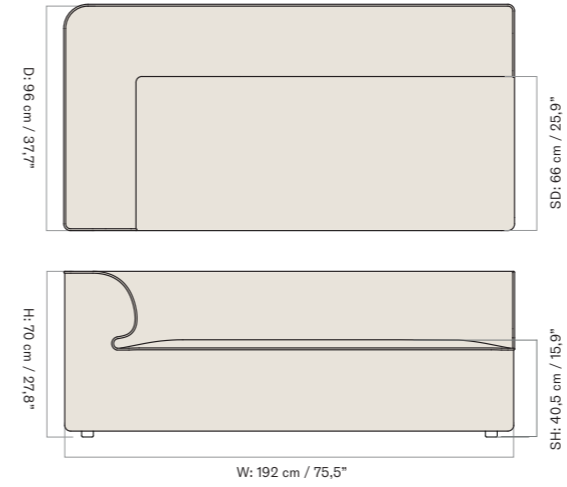

*Eave Modular Sofa 96, Open Section*

*Eave Modular Sofa 96, Corner, Left*

*Eave Modular Sofa 96, Corner, Right*

*Eave Modular Sofa 96, Corner 144, Left*

*Eave Modular Sofa 96, Corner 144, Right*

*Eave Modular Sofa 96, Corner 192, Left*

*Eave Modular Sofa 96, Corner 192, Right*

EAVE MODULAR SOFA, 96  
Designed by *Norm Architects*

*Eave Modular Sofa 96, Open End 144, Left*

*Eave Modular Sofa 96, Open End 144, Right*

*Eave Modular Sofa 96, Chaise Longue, Left*

2 Seater, Configuration 1

W: 192 cm / 75.4"

1 × CORNER, 96, LEFT  
1 × CORNER, 96, RIGHT

3 Seater, Configuration 2

W: 267 cm / 104.4"

1 × CORNER, 96, LEFT  
1 × OPEN SECTION, 96  
1 × CORNER, 96, RIGHT

Configuration 3