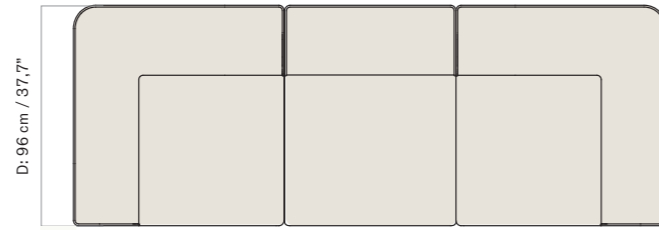

EAVE MODULAR SOFA, 86  
CONFIGURATIONS

*Configuration 9*

1 × OPEN END 129, 86, LEFT  
1 × OPEN SECTION, 86  
1 × CHAISE LONGUE 129, 86, RIGHT

*Configuration 10*

1 × CHAISE LONGUE 129, 86, LEFT  
1 × OPEN SECTION, 86  
1 × OPEN END 129, 86, RIGHT

*Configuration 11*

1 × CORNER, 86, LEFT  
1 × OPEN SECTION, 86  
1 × CHAISE LONGUE 129, 86, RIGHT

*Configuration 12*

1 × CHAISE LONGUE 129, 86, LEFT  
1 × OPEN SECTION, 86  
1 × CORNER, 86, RIGHT

EAVE MODULAR SOFA, 96  
CONFIGURATIONS

2 Seater, Configuration 1

W: 192 cm / 75.4"

1 × CORNER, 96, LEFT  
1 × CORNER, 96, RIGHT

3 Seater, Configuration 2

W: 267 cm / 104.4"

1 × CORNER, 96, LEFT  
1 × OPEN SECTION, 96  
1 × CORNER, 96, RIGHT

Configuration 3