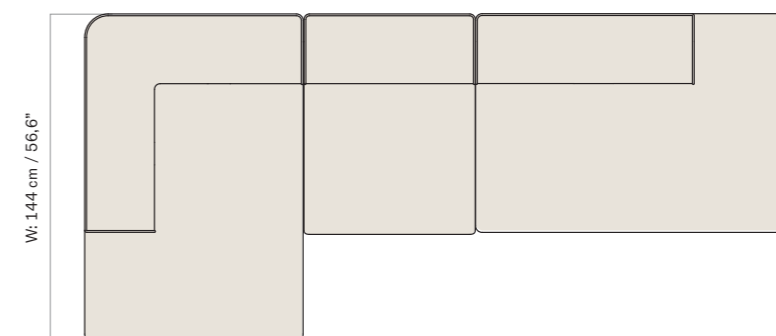

Configuration 12

W: 315 cm / 123,3"

- 1 × CHAISE LONGUE 144, 96, LEFT
- 1 × OPEN SECTION, 96
- 1 × OPEN END 144, 96, RIGHT