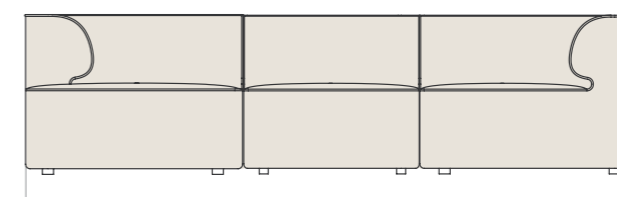

Configuration 10

W: 267 cm / 104,4"

- 1 × CHAISE LONGUE 144, 96, LEFT
- 1 × OPEN SECTION, 96
- 1 × CORNER, 96, RIGHT