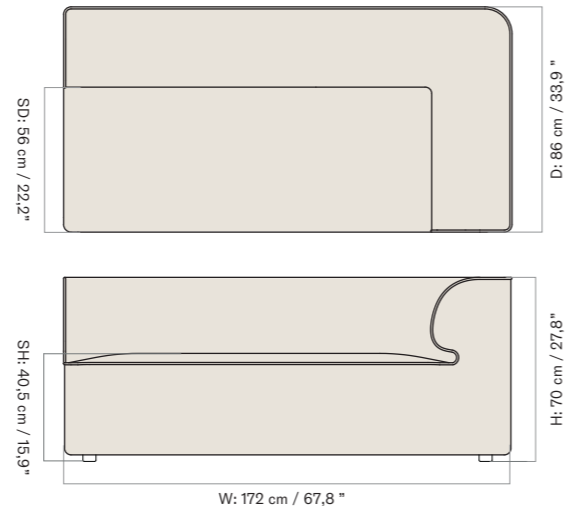

*Eave Modular Sofa 75, Pouf*

*Eave Modular Sofa 86, Pouf*

*Eave Modular Sofa 86, Open Section*

*Eave Modular Sofa 86, Corner, Left*

*Eave Modular Sofa 86, Corner, Right*

*Eave Modular Sofa 86, Corner 129, Left*

*Eave Modular Sofa 86, Corner 129, Right*

EAVE MODULAR SOFA, 86  
Designed by *Norm Architects*

*Eave Modular Sofa 86, Corner 172, Left*

*Eave Modular Sofa 86, Corner 172, Right*

*Eave Modular Sofa 86, Chaise Longue, Left*

2 Seater, Configuration 1

W: 192 cm / 75.4"

1 × CORNER, 96, LEFT  
1 × CORNER, 96, RIGHT

3 Seater, Configuration 2

W: 267 cm / 104.4"

1 × CORNER, 96, LEFT  
1 × OPEN SECTION, 96  
1 × CORNER, 96, RIGHT

Configuration 3

W: 288 cm / 113.2"

1 × CORNER 144, 96, LEFT  
1 × OPEN END 144, 96, RIGHT

Configuration 4

W: 288 cm / 113.2"

1 × OPEN END 144, 96, LEFT  
1 × CORNER 144, 96, RIGHT

Configuration 5

W: 240 cm / 94.3"

1 × CORNER 144, 96, LEFT  
1 × CHAISE LONGUE 144, 96, RIGHT