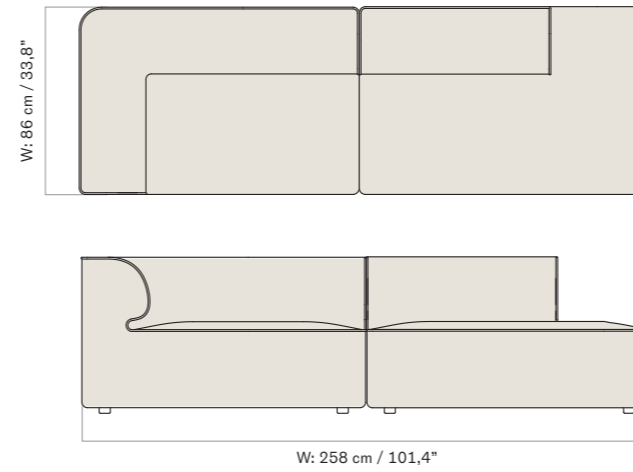

EAVE MODULAR SOFA, 86  
CONFIGURATIONS

2 Seater, Configuration 1

1 × CORNER, 86, LEFT  
1 × CORNER, 86, RIGHT

3 Seater, Configuration 2

1 × CORNER, 86, LEFT  
1 × OPEN SECTION, 86  
1 × CORNER, 86, RIGHT

Configuration 3

1 × CORNER 129, 86, LEFT  
1 × OPEN END 129, 86, RIGHT

Configuration 4

1 × OPEN END 129, 86, LEFT  
1 × CORNER 129, 86, RIGHT

Configuration 5

1 × CORNER 129, 86, LEFT  
1 × CHAISE LONGUE 129, 86, RIGHT

Configuration 6

2 Seater, Configuration 1

W: 192 cm / 75.4"

1 × CORNER, 96, LEFT  
1 × CORNER, 96, RIGHT

3 Seater, Configuration 2

W: 267 cm / 104.4"

1 × CORNER, 96, LEFT  
1 × OPEN SECTION, 96  
1 × CORNER, 96, RIGHT

Configuration 3