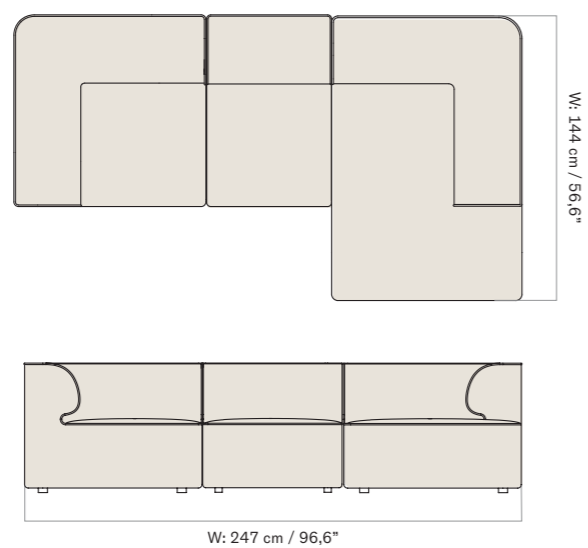

1 × CHAISE LONGUE 129, 86, LEFT  
1 × CORNER 129, 86, RIGHT

Configuration 7

1 × CHAISE LONGUE 129, 86, LEFT  
1 × OPEN END 129, 86, RIGHT

Configuration 8

1 × OPEN END 129, 86, LEFT  
1 × CHAISE LONGUE 129, 86, RIGHT

EAVE MODULAR SOFA, 86  
CONFIGURATIONS

*Configuration 9*

1 × OPEN END 129, 86, LEFT  
1 × OPEN SECTION, 86  
1 × CHAISE LONGUE 129, 86, RIGHT

*Configuration 10*

1 × CHAISE LONGUE 129, 86, LEFT  
1 × OPEN SECTION, 86  
1 × OPEN END 129, 86, RIGHT

*Configuration 11*

1 × CORNER, 86, LEFT  
1 × OPEN SECTION, 86  
1 × CHAISE LONGUE 129, 86, RIGHT

*Configuration 12*

1 × CHAISE LONGUE 129, 86, LEFT  
1 × OPEN SECTION, 86  
1 × CORNER, 86, RIGHT

EAVE MODULAR SOFA, 96  
CONFIGURATIONS

2 Seater, Configuration 1

W: 192 cm / 75.4"

1 × CORNER, 96, LEFT  
1 × CORNER, 96, RIGHT

3 Seater, Configuration 2

W: 267 cm / 104.4"

1 × CORNER, 96, LEFT  
1 × OPEN SECTION, 96  
1 × CORNER, 96, RIGHT

Configuration 3