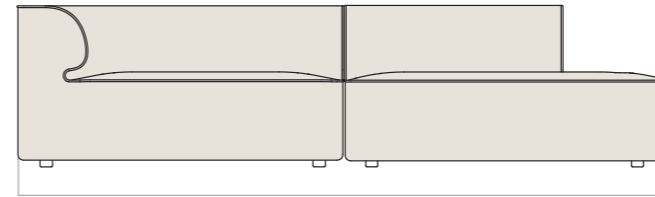

*Configuration 11*

1 × CORNER, 86, LEFT  
1 × OPEN SECTION, 86  
1 × CHAISE LONGUE 129, 86, RIGHT

*Configuration 12*

1 × CHAISE LONGUE 129, 86, LEFT  
1 × OPEN SECTION, 86  
1 × CORNER, 86, RIGHT

EAVE MODULAR SOFA, 96  
CONFIGURATIONS

2 Seater, Configuration 1

W: 192 cm / 75.4"

1 × CORNER, 96, LEFT  
1 × CORNER, 96, RIGHT

3 Seater, Configuration 2

W: 267 cm / 104.4"

1 × CORNER, 96, LEFT  
1 × OPEN SECTION, 96  
1 × CORNER, 96, RIGHT

Configuration 3

W: 288 cm / 113.2"

1 × CORNER 144, 96, LEFT  
1 × OPEN END 144, 96, RIGHT

Configuration 4

W: 288 cm / 113.2"

1 × OPEN END 144, 96, LEFT  
1 × CORNER 144, 96, RIGHT

Configuration 5

W: 240 cm / 94.3"

1 × CORNER 144, 96, LEFT  
1 × CHAISE LONGUE 144, 96, RIGHT