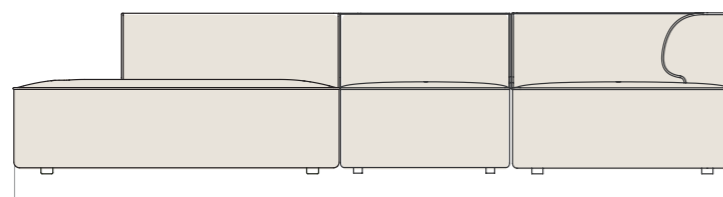

Configuration 11

W: 315 cm / 123,3"

- 1 × OPEN END 144, 96, LEFT
- 1 × OPEN SECTION, 96
- 1 × CHAISE LONGUE 144, 96, RIGHT