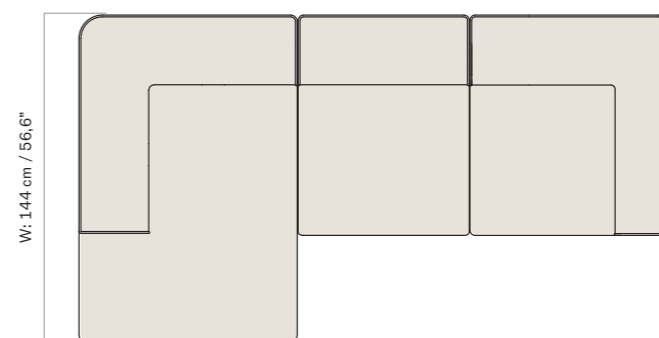

1 × OPEN END 144, 96, LEFT  
1 × CHAISE LONGUE 144, 96, RIGHT

EAVE MODULAR SOFA, 96  
CONFIGURATIONS

*Configuration 9*

W: 267 cm / 104,4"

- 1 × CORNER, 96, LEFT
- 1 × OPEN SECTION, 96
- 1 × CHAISE LONGUE 144, 96, RIGHT

*Configuration 10*

W: 267 cm / 104,4"

- 1 × CHAISE LONGUE 144, 96, LEFT
- 1 × OPEN SECTION, 96
- 1 × CORNER, 96, RIGHT

*Configuration 11*

W: 315 cm / 123,3"

- 1 × OPEN END 144, 96, LEFT
- 1 × OPEN SECTION, 96
- 1 × CHAISE LONGUE 144, 96, RIGHT