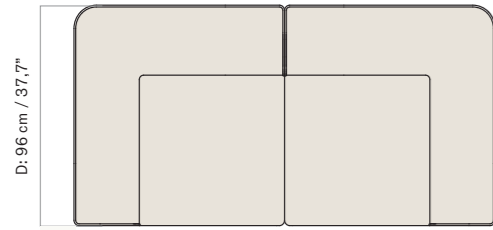

EAVE MODULAR SOFA, 86  
CONFIGURATIONS

*Configuration 9*

1 × OPEN END 129, 86, LEFT  
1 × OPEN SECTION, 86  
1 × CHAISE LONGUE 129, 86, RIGHT

*Configuration 10*

1 × CHAISE LONGUE 129, 86, LEFT  
1 × OPEN SECTION, 86  
1 × OPEN END 129, 86, RIGHT

*Configuration 11*

1 × CORNER, 86, LEFT  
1 × OPEN SECTION, 86  
1 × CHAISE LONGUE 129, 86, RIGHT

*Configuration 12*

1 × CHAISE LONGUE 129, 86, LEFT  
1 × OPEN SECTION, 86  
1 × CORNER, 86, RIGHT

EAVE MODULAR SOFA, 96  
CONFIGURATIONS

2 Seater, Configuration 1

W: 192 cm / 75.4"

1 × CORNER, 96, LEFT  
1 × CORNER, 96, RIGHT

3 Seater, Configuration 2

W: 267 cm / 104.4"

1 × CORNER, 96, LEFT  
1 × OPEN SECTION, 96  
1 × CORNER, 96, RIGHT

Configuration 3

W: 288 cm / 113.2"

1 × CORNER 144, 96, LEFT  
1 × OPEN END 144, 96, RIGHT

Configuration 4

W: 288 cm / 113.2"

1 × OPEN END 144, 96, LEFT  
1 × CORNER 144, 96, RIGHT

Configuration 5

W: 240 cm / 94.3"

1 × CORNER 144, 96, LEFT  
1 × CHAISE LONGUE 144, 96, RIGHT