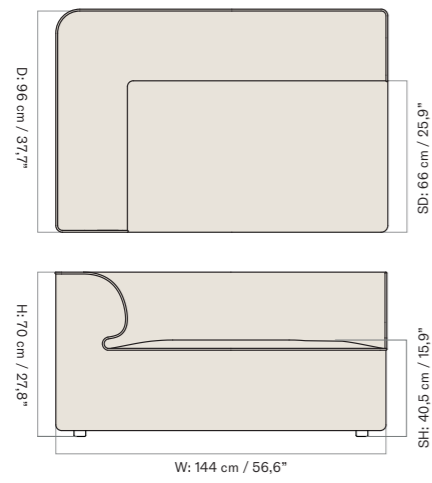

*Eave Modular Sofa 96, Open Section*

*Eave Modular Sofa 96, Corner, Left*

*Eave Modular Sofa 96, Corner, Right*

*Eave Modular Sofa 96, Corner 144, Left*

*Eave Modular Sofa 96, Corner 144, Right*

*Eave Modular Sofa 96, Corner 192, Left*

2 Seater, Configuration 1

W: 192 cm / 75.4"

1 × CORNER, 96, LEFT  
1 × CORNER, 96, RIGHT

3 Seater, Configuration 2

W: 267 cm / 104.4"

1 × CORNER, 96, LEFT  
1 × OPEN SECTION, 96  
1 × CORNER, 96, RIGHT

Configuration 3

W: 288 cm / 113.2"

1 × CORNER 144, 96, LEFT  
1 × OPEN END 144, 96, RIGHT

Configuration 4

W: 288 cm / 113.2"

1 × OPEN END 144, 96, LEFT  
1 × CORNER 144, 96, RIGHT

Configuration 5

W: 240 cm / 94.3"

1 × CORNER 144, 96, LEFT  
1 × CHAISE LONGUE 144, 96, RIGHT