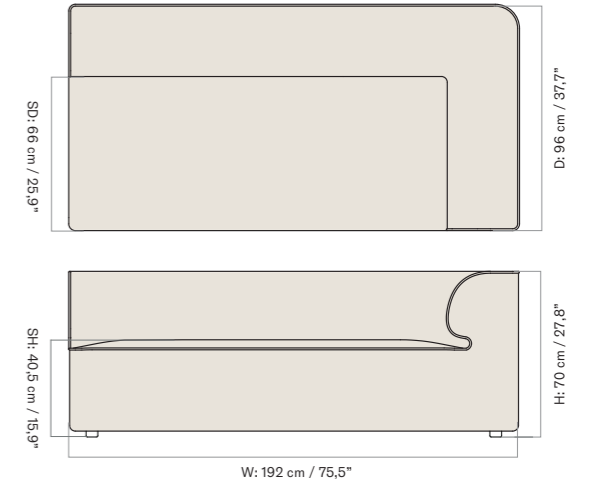

Eave Modular Sofa 96, Corner 192, Right