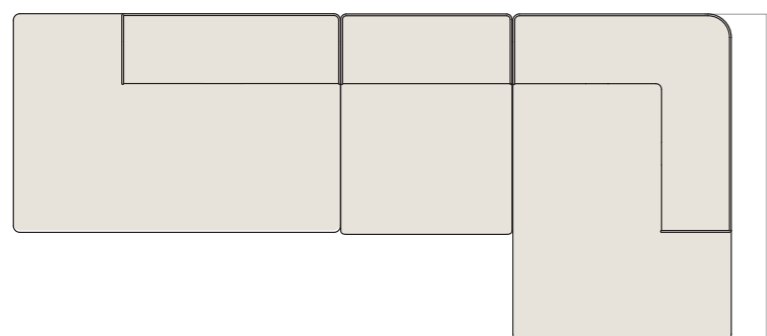

Configuration 11

W: 315 cm / 123,3"

- 1 × OPEN END 144, 96, LEFT
- 1 × OPEN SECTION, 96
- 1 × CHAISE LONGUE 144, 96, RIGHT