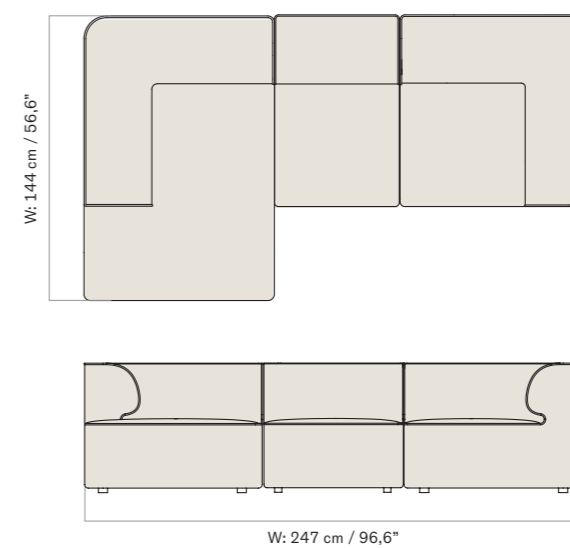

EAVE MODULAR SOFA, 86  
CONFIGURATIONS

*Configuration 9*

1 × OPEN END 129, 86, LEFT  
1 × OPEN SECTION, 86  
1 × CHAISE LONGUE 129, 86, RIGHT

*Configuration 10*

1 × CHAISE LONGUE 129, 86, LEFT  
1 × OPEN SECTION, 86  
1 × OPEN END 129, 86, RIGHT

*Configuration 11*

1 × CORNER, 86, LEFT  
1 × OPEN SECTION, 86  
1 × CHAISE LONGUE 129, 86, RIGHT

*Configuration 12*

1 × CHAISE LONGUE 129, 86, LEFT  
1 × OPEN SECTION, 86  
1 × CORNER, 86, RIGHT

EAVE MODULAR SOFA, 96  
CONFIGURATIONS

2 Seater, Configuration 1

W: 192 cm / 75.4"

1 × CORNER, 96, LEFT  
1 × CORNER, 96, RIGHT

3 Seater, Configuration 2

W: 267 cm / 104.4"

1 × CORNER, 96, LEFT  
1 × OPEN SECTION, 96  
1 × CORNER, 96, RIGHT

Configuration 3

W: 288 cm / 113.2"

1 × CORNER 144, 96, LEFT  
1 × OPEN END 144, 96, RIGHT

Configuration 4

W: 288 cm / 113.2"

1 × OPEN END 144, 96, LEFT  
1 × CORNER 144, 96, RIGHT

Configuration 5

W: 240 cm / 94.3"

1 × CORNER 144, 96, LEFT  
1 × CHAISE LONGUE 144, 96, RIGHT