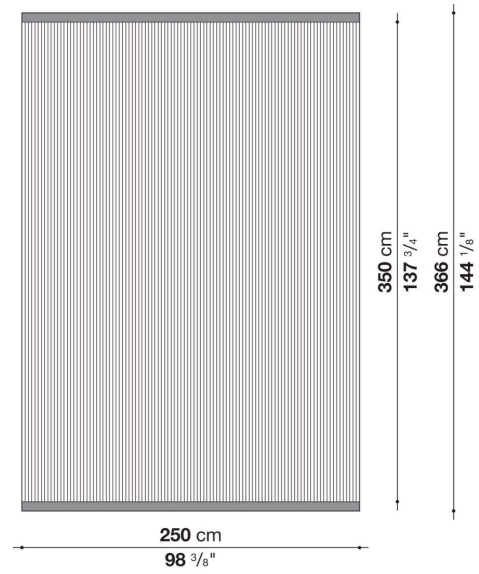

## Description

---

Carpets in 100% wool available in rectangular version in three sizes and three colours, with the possibility of having it also made to measure.

# Technical drawings

**TMT2**

**TMT3**

**TMT4**

**TMT**