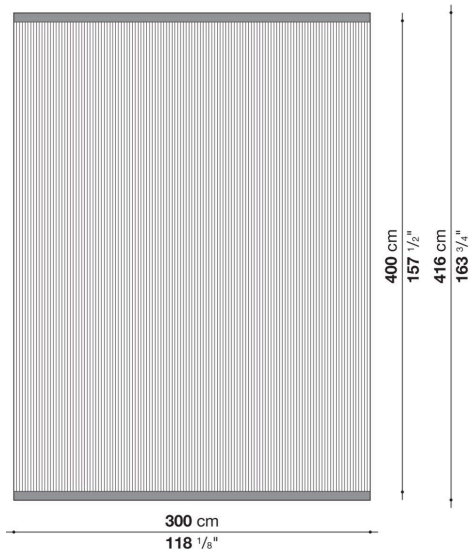

## Description

---

Carpets in 100% wool available in rectangular version in three sizes and three colours, with the possibility of having it also made to measure.

# Technical drawings

**TMT2**

**TMT3**

**TMT4**

**TMT**