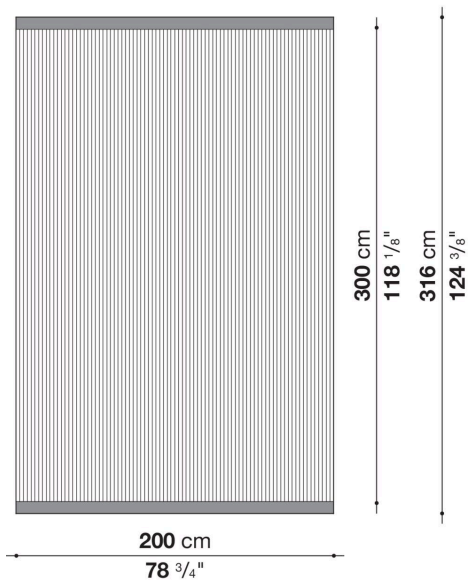

## Description

---

Carpets in 100% wool available in rectangular version in three sizes and three colours, with the possibility of having it also made to measure.

## Technical information

---

**Material**

100% wool

# Technical drawings

**TMT2**

**TMT3**

**TMT4**

**TMT**