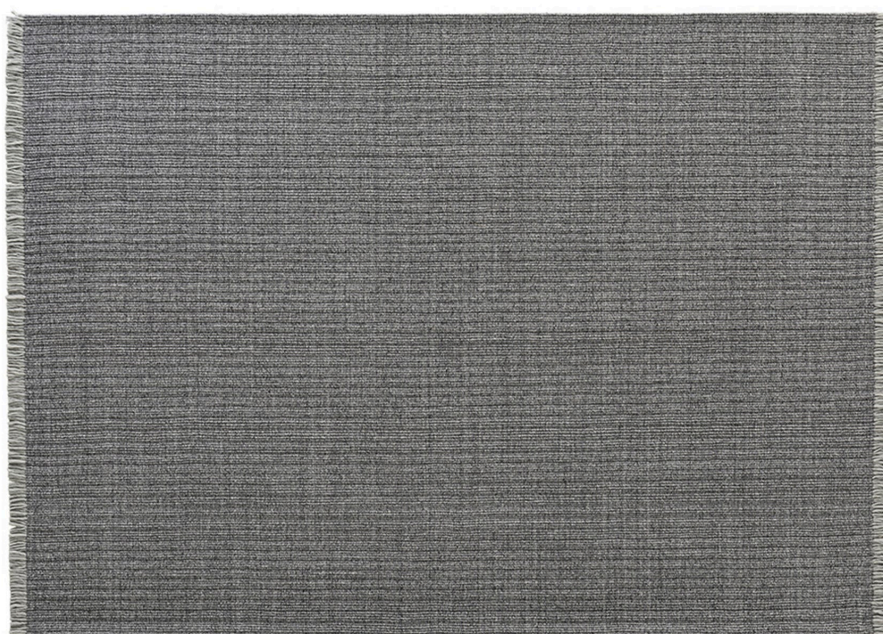

## Description

---

Carpets in 100% wool available in rectangular version in three sizes and three colours, with the possibility of having it also made to measure.

## Technical information

---

**Material**

100% wool