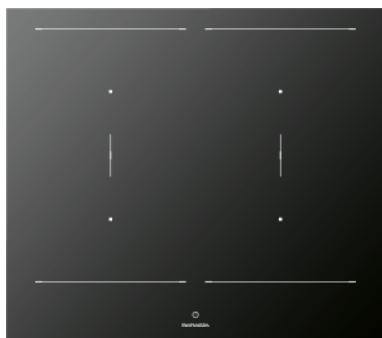

**60 cm built-in and flush City hob**

4 induction zones

Touch Control functions: power management, Chef Cook, Bridge, automatic pan recognition, Booster, selective pan detection, pause/ reminder function, cooking end timer 1-600', minute minder, automatic preheating, keep warm safety devices: electronic child safety lock, residual heat indicator, overflow alarm, safety switch-off minimum pan diameter:  $\varnothing$  110 mm adjustable power levels: 1.4 - 1.5 - 1.6 - ... - 7.2 - 7.3 - 7.4 kW maximum absorbed power: 7.4 kW built-in: 56x49 cm flush-top: see technical sheet Induction zones power: 4 Octa zones: 2.1-3 kW (\*) (\*) with Booster function