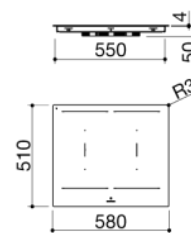

**60 cm built-in and flush City hob**

4 induction zones

Touch Control functions: power management, Chef Cook, Bridge, automatic pan recognition, Booster, selective pan detection, pause/ reminder function, cooking end timer 1-600', minute minder, automatic preheating, keep warm safety devices: electronic child safety lock, residual heat indicator, overflow alarm, safety switch-off minimum pan diameter:  $\varnothing$  110 mm adjustable power levels: 1.4 - 1.5 - 1.6 - ... - 7.2 - 7.3 - 7.4 kW maximum absorbed power: 7.4 kW built-in: 56x49 cm flush-top: see technical sheet Induction zones power: 4 Octa zones: 2.1-3 kW (\*) (\*) with Booster function