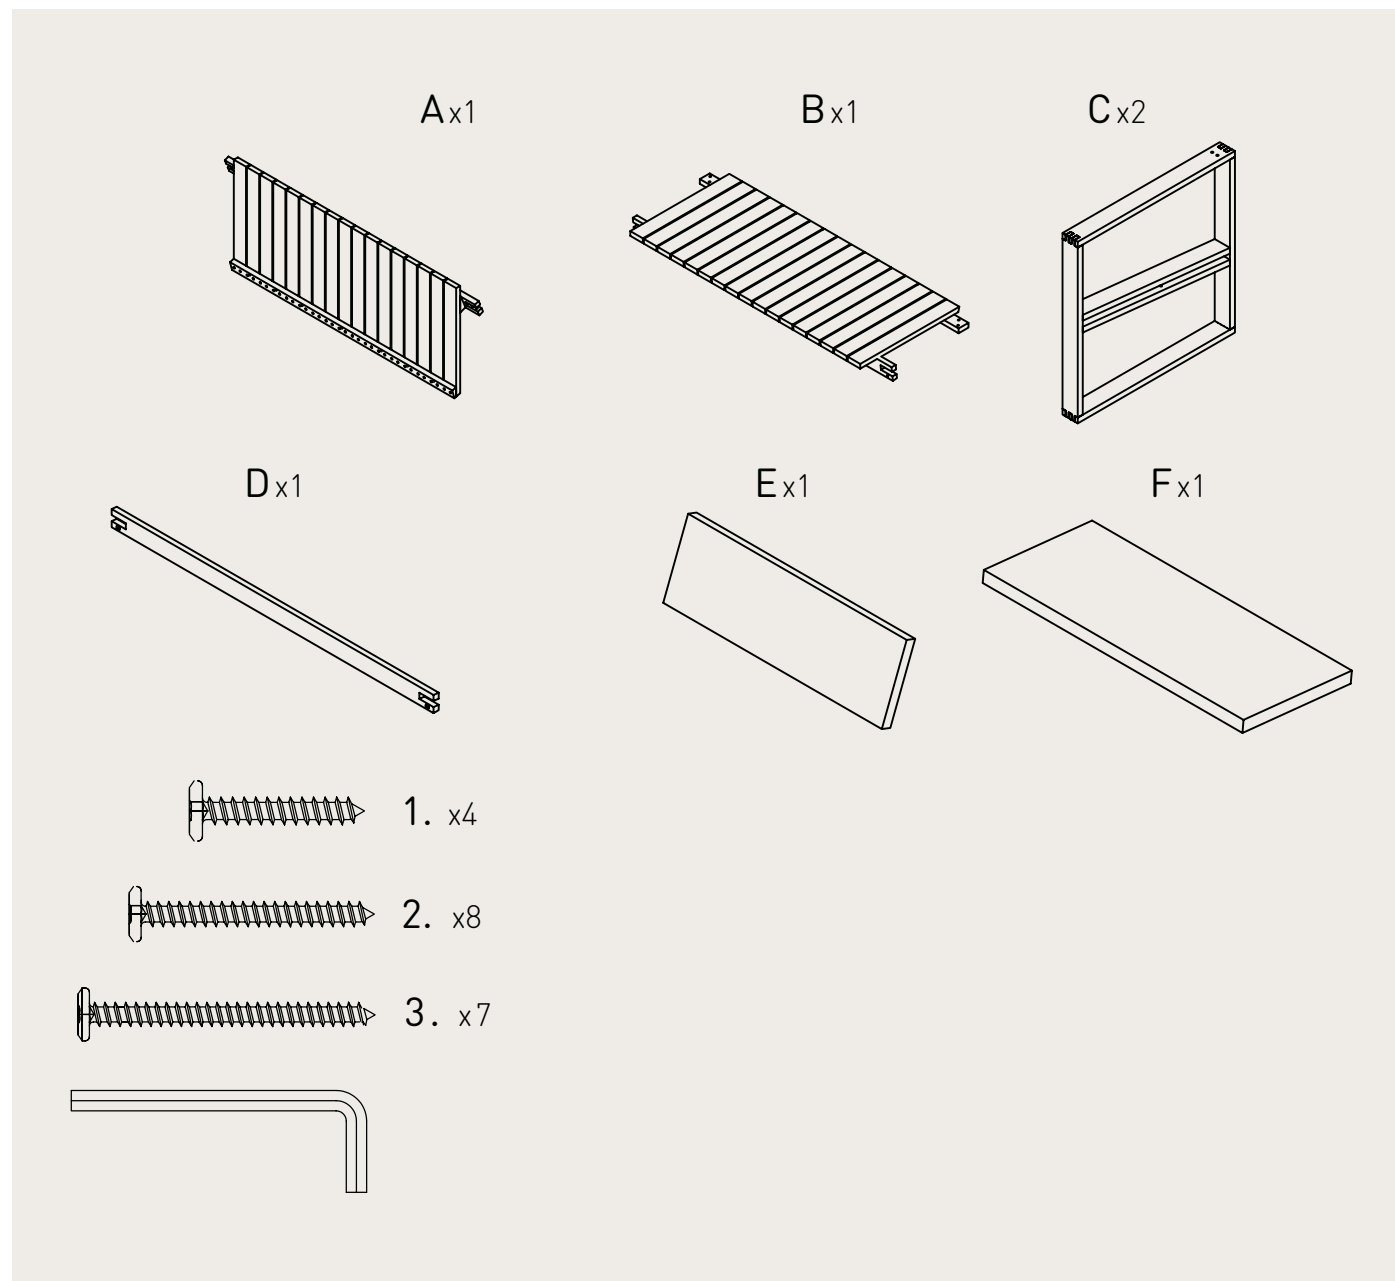

BODIL KJÆR
INDOOR/OUTDOOR BK12
ASSEMBLING INSTRUCTIONS

CARL HANSEN & SØN
PASSIONATE CRAFTSMANSHIP

BODIL KJÆR
INDOOR-OUTDOOR
BK12

1.

2.

CARL HANSEN & SØN
PASSIONATE CRAFTSMANSHIP