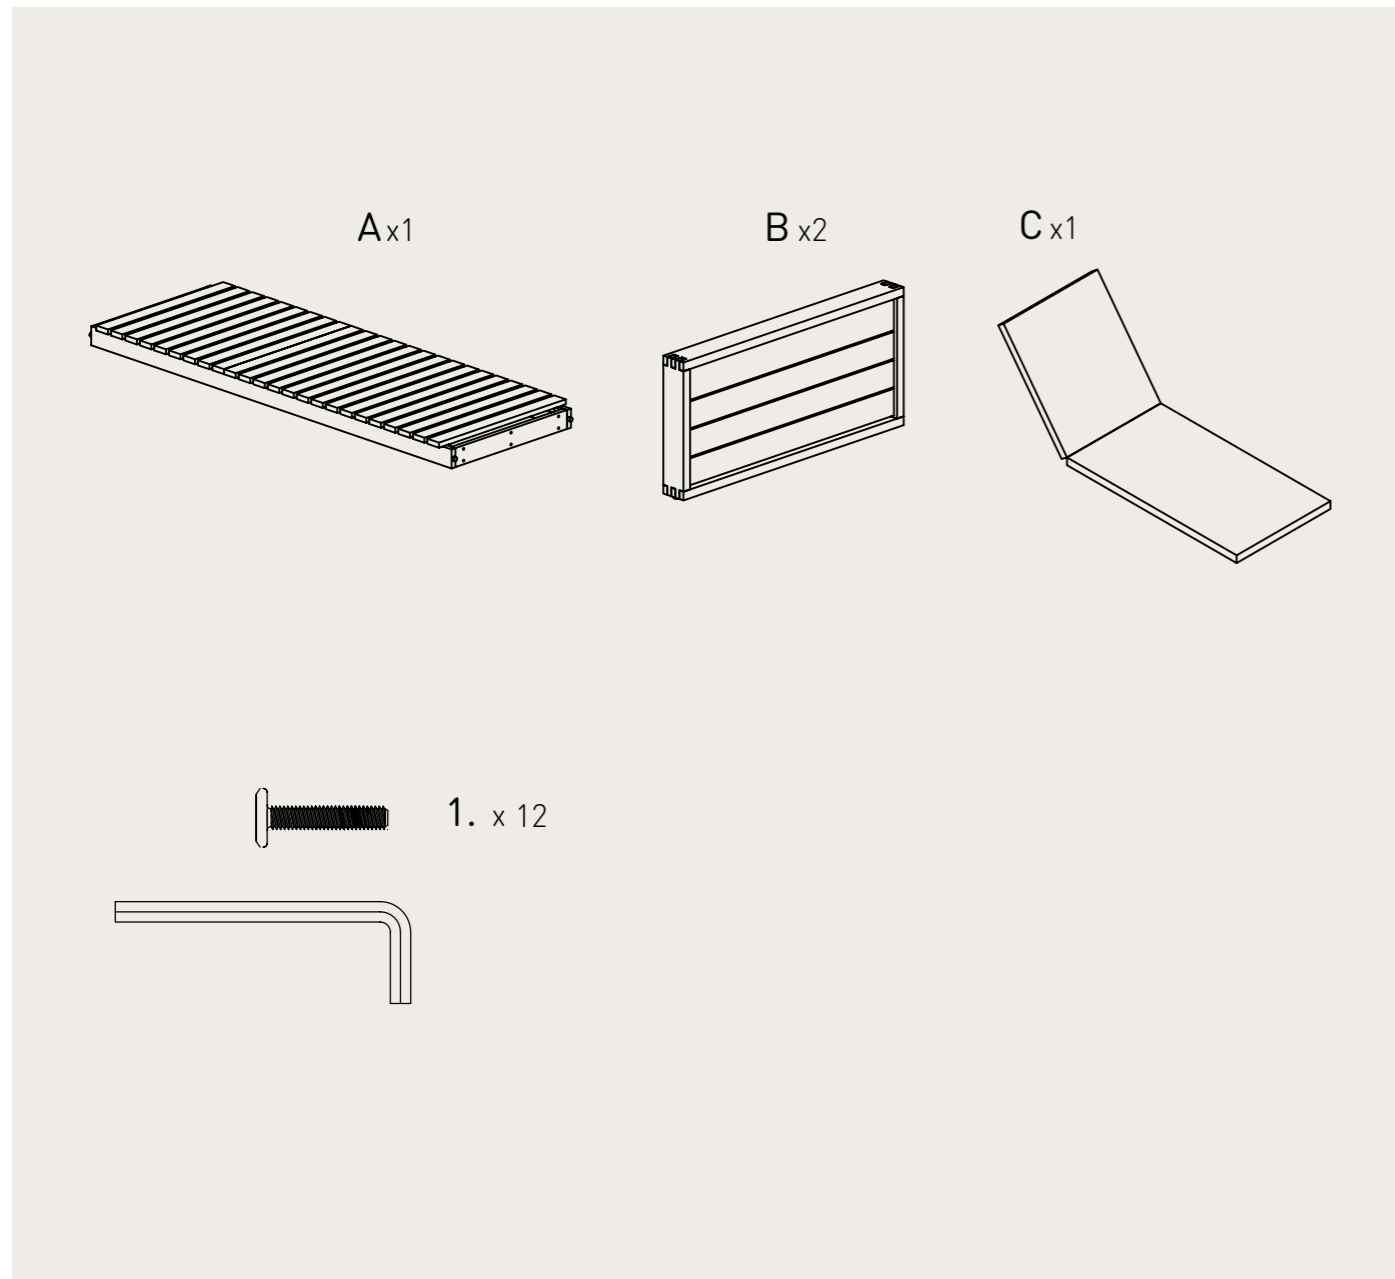

BODIL KJÆR
INDOOR/OUTDOOR BK14
ASSEMBLING INSTRUCTIONS

CARL HANSEN & SØN
PASSIONATE CRAFTSMANSHIP

BODIL KJÆR
INDOOR-OUTDOOR
BK14

1.

2.

CARL HANSEN & SØN
PASSIONATE CRAFTSMANSHIP