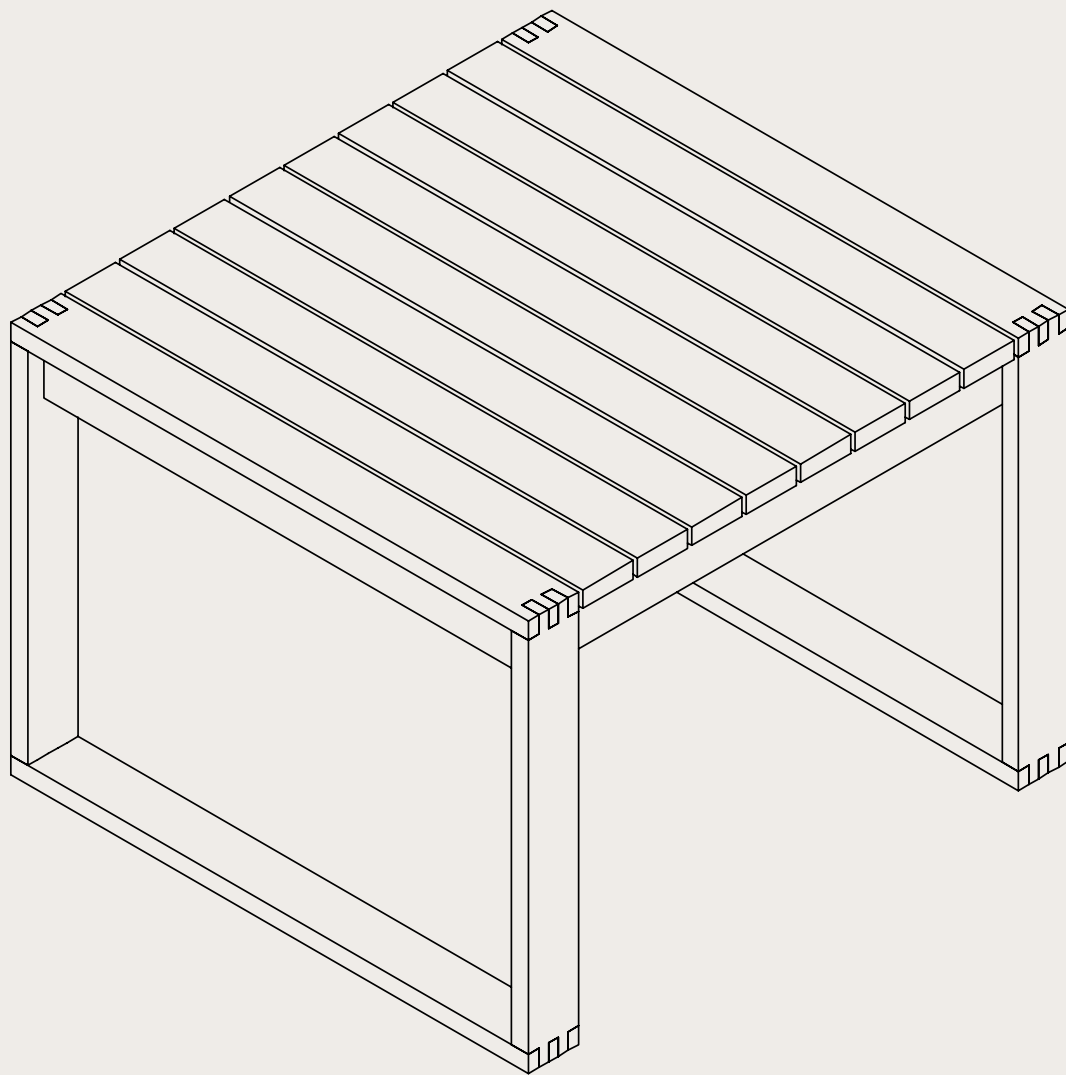

BODIL KJÆR
INDOOR/OUTDOOR BK16
ASSEMBLING INSTRUCTIONS

CARL HANSEN & SØN
PASSIONATE CRAFTSMANSHIP

BODIL KJÆR
INDOOR-OUTDOOR
BK16

1.

2.

CARL HANSEN & SØN
PASSIONATE CRAFTSMANSHIP