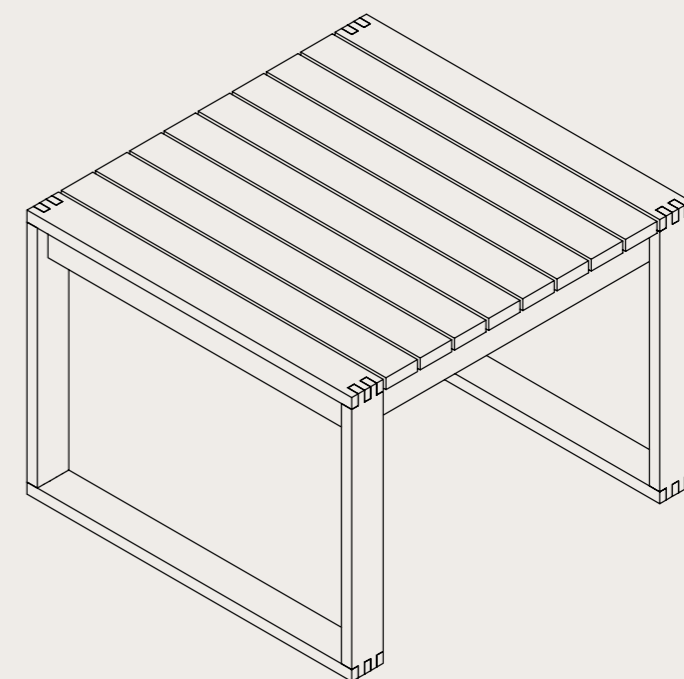

BODIL KJÆR
INDOOR/OUTDOOR BK16
ASSEMBLING INSTRUCTIONS

CARL HANSEN & SØN
PASSIONATE CRAFTSMANSHIP

BODIL KJÆR
INDOOR-OUTDOOR
BK16

1.

2.

CARL HANSEN & SØN
PASSIONATE CRAFTSMANSHIP