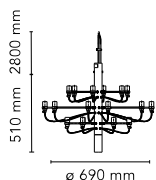

2097/18 (clear bulbs)

by Gino Sarfatti , 2019

Suspension lamp providing diffused light. Steel central structure with brass arms, both available either chromium-plated, matt black or golded. Steel ceiling fitting and rose.

Mounting	Pendant
Environment	Indoor
Weight	3,2 Kg
Light sources available	1 x RF28890 LED 2,0W E14 100lm 2200K [i] clear kit 20 pz 1 x LED 1,5W E14 100lm 2200K [e] cod.RF28422 Dimmable (SINGLE PACK)
Emergency	Without
Voltage	220-250V
Power	18 x MAX15W
Battery	No
Supply included	No
Cord Length	2800 mm
Materials	Steel, Brass
Colors	<ul style="list-style-type: none"> A1352031 - Matt Black A1352057 - Chrome A1352059 - Brass