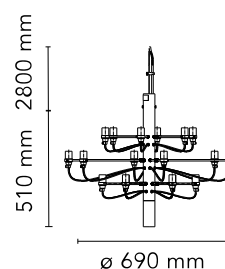

FLOS

2097/18 (clear bulbs)

Designed by Gino Sarfatti, 2019

LED retrofit - 18 x 15W

Suspension lamp providing diffused light. Steel central structure with brass arms, both available either chromium-plated, matt black or golded. Steel ceiling fitting and rose.

Main specifications

Mounting	Suspension
Environments	Indoor dry location
Light Source Type	Bulb
Lamp category	LED retrofit
Lamp holders	E14
Ilcos	IBS/F
Number of heads	18
Power (W)	15

Physical

Length (mm)	670
Cord length (mm)	2800
Canopy dimension (mm)	36
Canopy width (mm)	146
Net weight (kg)	3.27
Package volume (m3)	0.02
IP internal	20