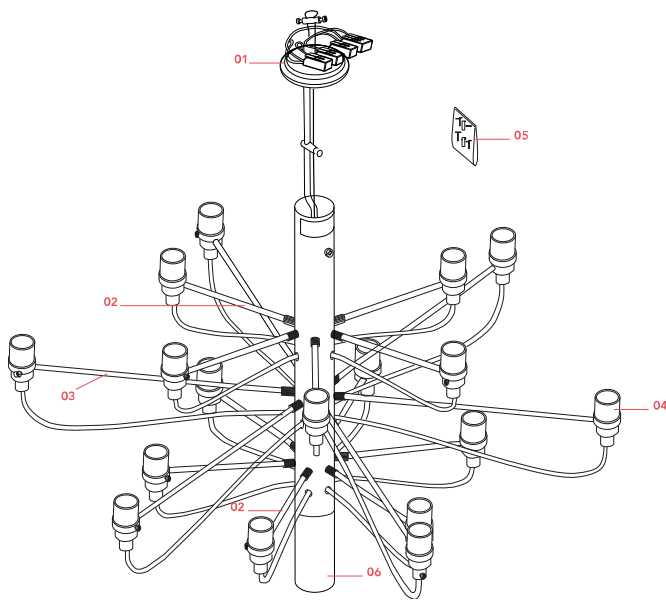

FLOS

2097/18 (clear bulbs)

Designed by Gino Sarfatti, 2019

LED retrofit - 18 x 15W

Suspension lamp providing diffused light. Steel central structure with brass arms, both available either chromium-plated, matt black or golded. Steel ceiling fitting and rose.

Main specifications

Mounting	Suspension
Environments	Indoor dry location
Light Source Type	Bulb
Lamp category	LED retrofit
Lamp holders	E14
Ilcos	IBS/F
Number of heads	18
Power (W)	15

Physical

Length (mm)	670
Cord length (mm)	2800
Canopy dimension (mm)	36
Canopy width (mm)	146
Net weight (kg)	3.27
Package volume (m3)	0.02
IP internal	20

RF28889

LED Frosted Mini Lamp E14 2,7W
2700K Dimmable (Set 20pcs)

INCLUDED

RF28890

LED Clear Mini Lamp E14 2W
2200K Dimmable (Set 20pcs)

Spare Parts

- | | | |
|-----|--------------------------|-----------|
| 01. | Ceiling rose | RL7060800 |
| 02. | Brass short arm (200mm) | RL7060459 |
| 03. | Brass Medium Arm (310mm) | RF33865 |
| 04. | 2097 E14 lamp holder | RL7050100 |
| 05. | Brass lower cap | RL7050759 |
| 06. | Brass lower cap | RL7050959 |