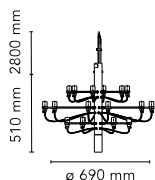

2097/18 (frosted bulbs)

by Gino Sarfatti , 2019

Suspension lamp providing diffused light. Steel central structure with brass arms, both available either chromium-plated, black or golded. Steel ceiling fitting and rose.

Mounting	Pendant
Environment	Indoor
Weight	3,2 Kg
Light sources available	RF28889 LED 2,7W E14 150lm 2700K [i] frosted kit 20 pz LED 2,7W E14 150lm 2700K [e] cod. RF25316 Dimmable (SINGLE PACK)
Emergency	Without
Voltage	220-250V
Power	18 x MAX15
Battery	No
Supply included	Yes
Cord Length	2800 mm
Materials	Steel, Brass
Colors	<ul style="list-style-type: none"> A1351031 - Matt Black A1351057 - Chrome A1351059 - Brass