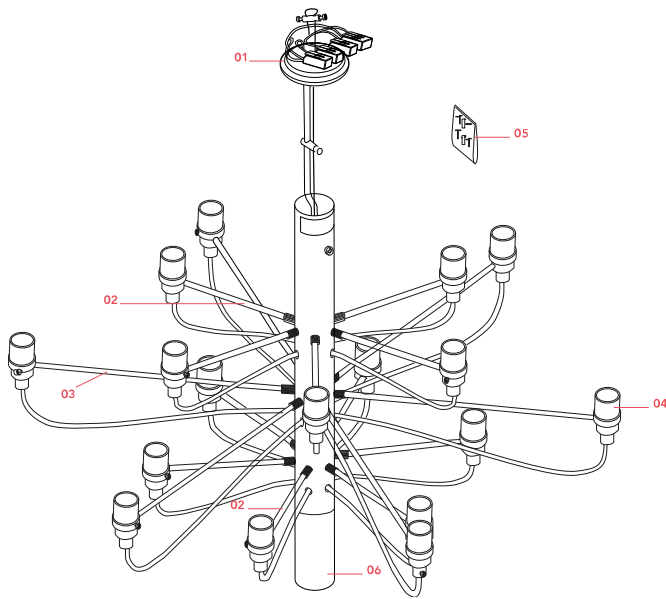

### Physical

Length (mm)	670
Cord length (mm)	2800
Canopy dimension (mm)	36
Canopy width (mm)	146
Net weight (kg)	3.27
Package volume (m3)	0.02
IP internal	20

## Spare Parts

- |     |                          |           |
|-----|--------------------------|-----------|
| 01. | Ceiling rose             | RL7060800 |
| 02. | Brass short arm (200mm)  | RL7060459 |
| 03. | Brass Medium Arm (310mm) | RF33865   |
| 04. | 2097 E14 lamp holder     | RL7050100 |
| 05. | Brass lower cap          | RL7050759 |
| 06. | Brass lower cap          | RL7050959 |