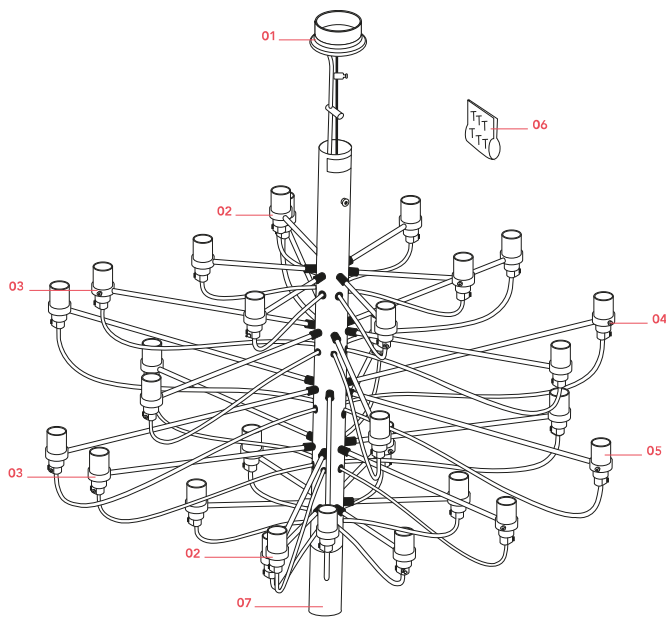

## 2097/30 (clear bulbs)

Designed by Gino Sarfatti, 1958

LED retrofit - 30 x 15W

Suspension lamp providing diffused light. Steel central structure with brass arms, both available either chromium-plated or golded. Steel ceiling fitting and rose.

### Physical

Length (mm)	880
Cord length (mm)	2800
Canopy dimension (mm)	36
Canopy width (mm)	146
Net weight (kg)	5.6
Package volume (m3)	0.02
IP internal	20

## Schematic light drawing

Luminous flux Luminaire  
5500 lm

## Spare Parts

- |     |                          |           |
|-----|--------------------------|-----------|
| 01. | Ceiling rose             | RL7060800 |
| 02. | Brass short arm (180mm)  | RL7050459 |
| 03. | Brass medium arm (330mm) | RL7050559 |
| 04. | Brass long arm (430mm)   | RL7050659 |
| 05. | 2097 E14 lamp holder     | RL7050100 |
| 06. | Brass lower cap          | RL7050759 |
| 07. | Brass lower cap          | RL7050959 |