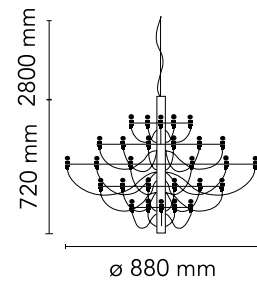

## 2097/30 (clear bulbs)

Designed by Gino Sarfatti, 1958

LED retrofit - 30 x 15W

Suspension lamp providing diffused light. Steel central structure with brass arms, both available either chromium-plated or golded. Steel ceiling fitting and rose.

### Physical

Length (mm)	880
Cord length (mm)	2800
Canopy dimension (mm)	36
Canopy width (mm)	146
Net weight (kg)	5.6
Package volume (m3)	0.02
IP internal	20

## Schematic light drawing

Luminous flux Luminaire  
5500 lm