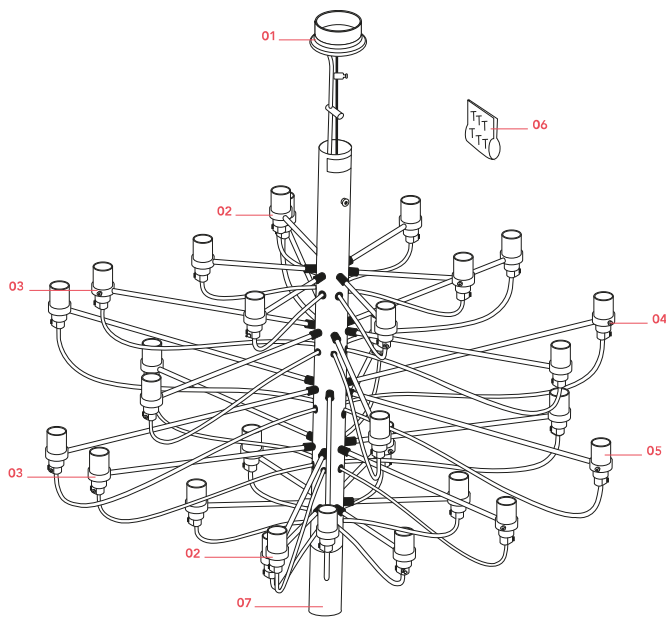

Main specifications

Mounting	Suspension
Environments	Indoor dry location
Light Source Type	Bulb
Lamp category	LED retrofit
Lamp holders	E14
Ilcos	IBS/F
Number of heads	30
Power (W)	15

Physical

Length (mm)	880
Cord length (mm)	2800
Canopy dimension (mm)	36
Canopy width (mm)	146
Net weight (kg)	5.6
Package volume (m3)	0.02
IP internal	20

RF28987

LED Frosted Mini Lamp E14 2,7W
2700K Dimmable (set 32pcs)

NOT INCLUDED

RF28988

LED Clear Mini Lamp E14 2W
2200K Dimmable (Set 32pcs)

Spare Parts

- | | | |
|-----|--------------------------|-----------|
| 01. | Ceiling rose | RL7060800 |
| 02. | Brass short arm (180mm) | RL7050459 |
| 03. | Brass medium arm (330mm) | RL7050559 |
| 04. | Brass long arm (430mm) | RL7050659 |
| 05. | 2097 E14 lamp holder | RL7050100 |
| 06. | Brass lower cap | RL7050759 |
| 07. | Brass lower cap | RL7050959 |