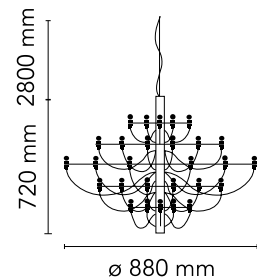

FLOS

2097/30 (frosted bulbs)

Designed by Gino Sarfatti, 1958

LED retrofit - 30 x 15W

Suspension lamp providing diffused light. Steel central structure with brass arms, both available either chromium-plated or golded. Steel ceiling fitting and rose.

Main specifications

Mounting	Suspension
Environments	Indoor dry location
Light Source Type	Bulb
Lamp category	LED retrofit
Lamp holders	E14
Ilcos	IBS/F
Number of heads	30
Power (W)	15

Physical

Length (mm)	880
Cord length (mm)	2800
Canopy dimension (mm)	36
Canopy width (mm)	146
Net weight (kg)	5.6
Package volume (m3)	0.02
IP internal	20