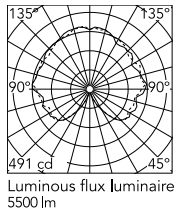

Schematic light drawing

Photometric

Lighting type	Total
Light distribution	Asymmetric

Electrical

Insulation class	I
Frequency (Hz)	50/60
Main voltage (Vac)	220-250
LED voltage Vf (Vdc)	null
Dimmable	Yes
Dimming interface	Remote Dimmable (Dimmer Not Included)
Batteries inside	No