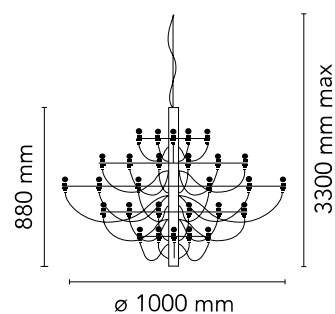

FLOS

2097/50 (clear bulbs)

Designed by Gino Sarfatti, 1958

LED retrofit - 50 x 15W

Suspension lamp providing diffused light. Steel central structure with brass arms, both available either chromium-plated, black or golded. Steel ceiling fitting and rose.

Main specifications

Mounting	Suspension
Environments	Indoor dry location
Light Source Type	Bulb
Lamp category	LED retrofit
Lamp holders	E14
Ilcos	IBS/F
Number of heads	50
Power (W)	15

Physical

Length (mm)	1000
Cord length (mm)	2800
Canopy dimension (mm)	36
Canopy width (mm)	146
Net weight (kg)	10.03
Package volume (m3)	0.04
IP internal	20