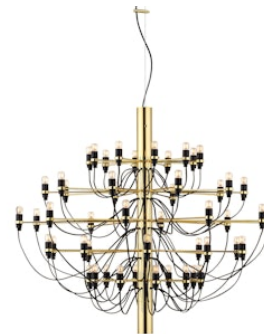

FLOS

2097/50 (clear bulbs)

Designed by Gino Sarfatti, 1958

LED retrofit - 50 x 15W

Suspension lamp providing diffused light. Steel central structure with brass arms, both available either chromium-plated, black or golded. Steel ceiling fitting and rose.

Main specifications

Mounting	Suspension
Environments	Indoor dry location
Light Source Type	Bulb
Lamp category	LED retrofit
Lamp holders	E14
Ilcos	IBS/F
Number of heads	50
Power (W)	15

Physical

Length (mm)	1000
Cord length (mm)	2800
Canopy dimension (mm)	36
Canopy width (mm)	146
Net weight (kg)	10.03
Package volume (m3)	0.04
IP internal	20

INCLUDED

RF28988

LED Clear Mini Lamp E14 2W
2200K Dimmable (Set 32pcs)

Spare Parts

01.	Ceiling rose	RL7060700
02.	Brass short arm (200mm)	RL7060459
03.	Brass medium arm (375mm)	RL7060558
04.	Brass long arm (475mm)	RL7060659
05.	2097 E14 lamp holder	RL7050100
06.	Brass lower cap	RL7050759
07.	Brass lower cap	RL7060158