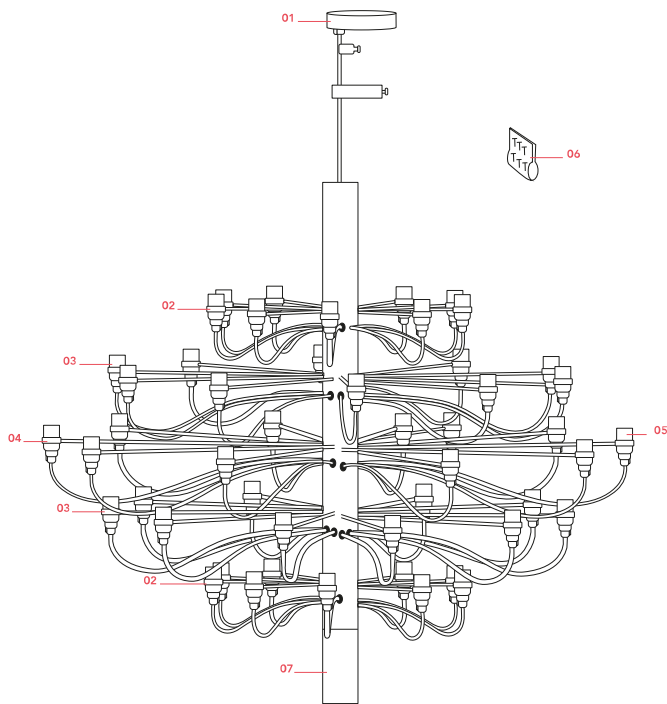

FLOS

2097/50 (clear bulbs)

Designed by Gino Sarfatti, 1958

LED retrofit - 50 x 15W

Suspension lamp providing diffused light. Steel central structure with brass arms, both available either chromium-plated, black or golded. Steel ceiling fitting and rose.

Main specifications

Mounting	Suspension
Environments	Indoor dry location
Light Source Type	Bulb
Lamp category	LED retrofit
Lamp holders	E14
Ilcos	IBS/F
Number of heads	50
Power (W)	15

Physical

Length (mm)	1000
Cord length (mm)	2800
Canopy dimension (mm)	36
Canopy width (mm)	146
Net weight (kg)	10.03
Package volume (m3)	0.04
IP internal	20

RF28889

LED Frosted Mini Lamp E14 2,7W
2700K Dimmable (Set 20pcs)

INCLUDED

RF28890

LED Clear Mini Lamp E14 2W
2200K Dimmable (Set 20pcs)

NOT INCLUDED

RF28987

LED Frosted Mini Lamp E14 2,7W
2700K Dimmable (set 32pcs)

INCLUDED

RF28988

LED Clear Mini Lamp E14 2W
2200K Dimmable (Set 32pcs)

Spare Parts

01.	Ceiling rose	RL7060700
02.	Brass short arm (200mm)	RL7060459
03.	Brass medium arm (375mm)	RL7060558
04.	Brass long arm (475mm)	RL7060659
05.	2097 E14 lamp holder	RL7050100
06.	Brass lower cap	RL7050759
07.	Brass lower cap	RL7060158