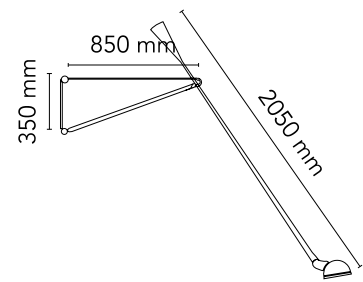

FLOS

A0300099 Chromatica

265 Chromatica

Designed by Paolo Rizzatto, 1973

Halogen - 75W

Wall lamp providing direct light. Painted steel adjustable arm and reflector. Chrome-plated brass reflector support. Cast iron tapered counterweight. Painted steel wall fixture.

Main specifications

EAN	8059607040522
Mounting	Wall
Environments	Indoor dry location
Light Source Type	Bulb
Lamp category	Halogen
Lamp holders	E27
Ilcos	HSGSA
Number of heads	1
Power (W)	75

Physical

Colour	Chromatica
Length (mm)	2450
Cord length (mm)	2030
Net weight (kg)	5.7
Package height (mm)	2110
Package width (mm)	150
Package length (mm)	390
Package volume (m3)	0.12
IP internal	20