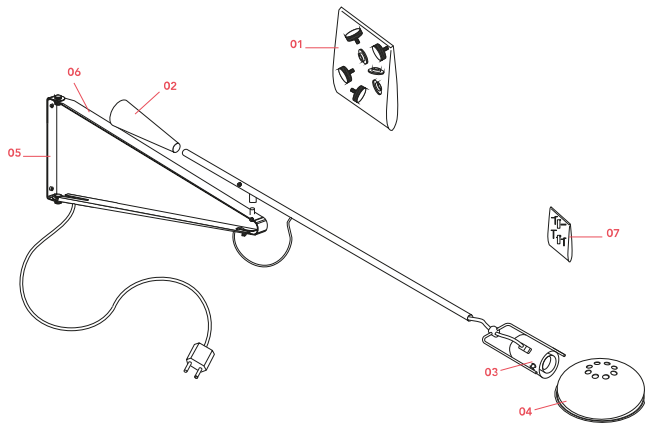

Spare Parts

01.	Screw set for wall attachment	RA0300200
02.	Matt Yellow Counterweight	RF31192
03.	265 Chromatica / 265 Small Chromatica, Matt Red Lamp Holder with Reflector Support Assembly	RF31190
04.	265 Chromatica / 265 Small Chromatica, Matt Red Reflector	RF31189
05.	Matt Grey Wall Attachment	RF31194
06.	Matt Grey Triangle Bracket Suport	RF31193
07.	Screws bag group stm3x 3 ce c.10 p	RF11719

DOWNLOAD