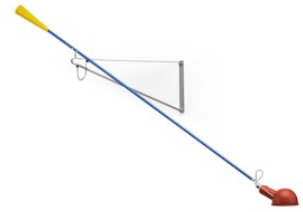

FLOS

A0300099 Chromatica

265 Chromatica

Designed by Paolo Rizzatto, 1973

Halogen - 75W

Wall lamp providing direct light. Painted steel adjustable arm and reflector. Chrome-plated brass reflector support. Cast iron tapered counterweight. Painted steel wall fixture.

Main specifications

EAN	8059607040522
Mounting	Wall
Environments	Indoor dry location
Light Source Type	Bulb
Lamp category	Halogen
Lamp holders	E27
Ilcos	HSGSA
Number of heads	1
Power (W)	75

Physical

Colour	Chromatica
Length (mm)	2450
Cord length (mm)	2030
Net weight (kg)	5.7
Package height (mm)	2110
Package width (mm)	150
Package length (mm)	390
Package volume (m3)	0.12
IP internal	20