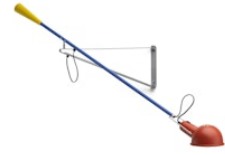

FLOS

A0320099 Chromatica

265 Small NEW

Designed by Paolo Rizzatto, 1973

Halogen - 75W

Wall lamp providing direct light. Painted steel adjustable arm and reflector. Chrome-plated brass reflector support. Cast iron tapered counterweight. Painted steel wall fixture.

Main specifications

EAN	8059607047309
Mounting	Wall
Environments	Indoor dry location
Light Source Type	Bulb
Lamp category	Halogen
Lamp holders	E27
Ilcos	HSGSA
Number of heads	1
Power (W)	75

Physical

Colour	Chromatica
Length (mm)	1680
Cord length (mm)	2030
Net weight (kg)	5
Package height (mm)	1725
Package width (mm)	150
Package length (mm)	340
Package volume (m3)	0.09
IP internal	20