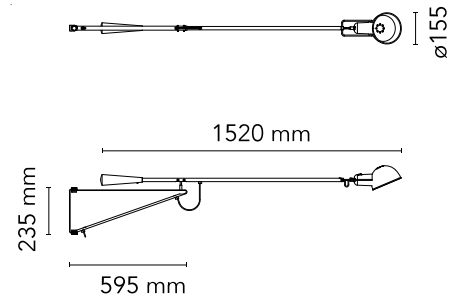

FLOS

A0320099 Chromatica

265 Small NEW

Designed by Paolo Rizzatto, 1973

Halogen - 75W

Wall lamp providing direct light. Painted steel adjustable arm and reflector. Chrome-plated brass reflector support. Cast iron tapered counterweight. Painted steel wall fixture.

Main specifications

EAN	8059607047309
Mounting	Wall
Environments	Indoor dry location
Light Source Type	Bulb
Lamp category	Halogen
Lamp holders	E27
Ilcos	HSGSA
Number of heads	1
Power (W)	75

Physical

Colour	Chromatica
Length (mm)	1680
Cord length (mm)	2030
Net weight (kg)	5
Package height (mm)	1725
Package width (mm)	150
Package length (mm)	340
Package volume (m3)	0.09
IP internal	20