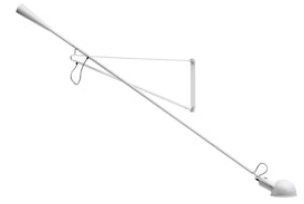

# FLOS

A0300009 White

**265**

Designed by Paolo Rizzatto, 1973

Halogen - 75W

Wall lamp providing direct light. Painted steel adjustable arm and reflector. Chrome-plated brass reflector support. Cast iron tapered counterweight. Painted steel wall fixture.

## Main specifications

EAN	8059607012260
Mounting	Wall
Environments	Indoor dry location
Light Source Type	Bulb
Lamp category	Halogen
Lamp holders	E27
Ilcos	HSGSA
Number of heads	1
Power (W)	75

## Physical

Colour	White
Length (mm)	2450
Cord length (mm)	2030
Net weight (kg)	5.7
Package height (mm)	2110
Package width (mm)	150
Package length (mm)	390
Package volume (m3)	0.12
IP internal	20