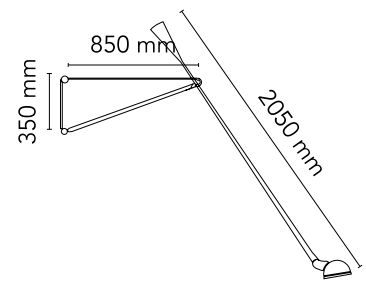

## Main specifications

EAN	8059607012260
Mounting	Wall
Environments	Indoor dry location
Light Source Type	Bulb
Lamp category	Halogen
Lamp holders	E27
Ilcos	HSGSA
Number of heads	1
Power (W)	75

## Physical

Colour	White
Length (mm)	2450
Cord length (mm)	2030
Net weight (kg)	5.7
Package height (mm)	2110
Package width (mm)	150
Package length (mm)	390
Package volume (m3)	0.12
IP internal	20