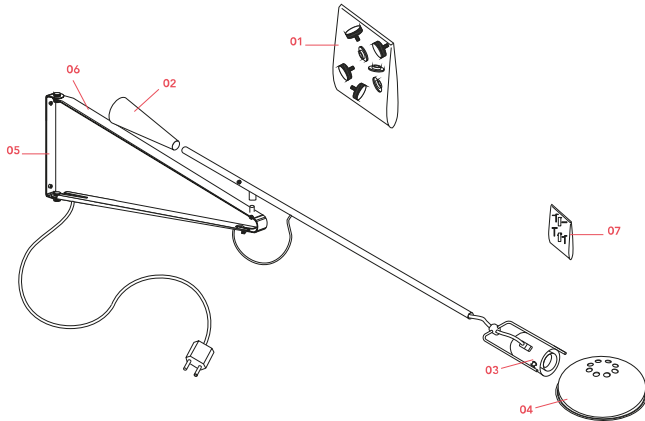

## Spare Parts

- |     |  |           |
|-----|--|-----------|
| 01. | Screw set for wall attachment  | RA0300200 |
| 02. | White counterweight  | RF01855   |
| 03. | White lamp holder with reflector support and electrical cable assembly | RF01395   |
| 04. | White reflector  | RF00784   |
| 05. | White wall attachment  | RF02565   |
| 06. | White triangle stem support  | RF02563   |
| 07. | Screws bag group stm3x 3 ce c.10 p                                     | RF11719   |