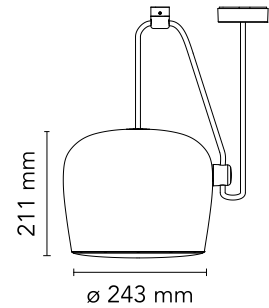

FLOS

■ F0090030 Black

Aim

Designed by Ronan & Erwan Bouroullec, 2013

16W - 895lm - 2700K

Suspended light fitting. Body in varnished aluminium sheet, shade in photo-etched optical polycarbonate. Internal reflector in photo-etched ABS. Orientable body. Powered directly from mains. The LED can be dimmed with a «Triac for Led» dimmer approved by Flos. Flos does not respond in case of wrong electrical connection system installations. The cable has a useful length of 9 meters and thus the lamp can be suspended 3 meters from the ceiling. Multiple rose with capacity to connect up to 5 Aims also available.

Main specifications

EAN	8059607013281
Mounting	Suspension
Environments	Indoor dry location
Light Source Type	LED
LED type	LED Module
Power (W)	16
System flux (lm)	895

Physical

Colour	Black
Length (mm)	243
Cord length (mm)	9000
Canopy dimension (mm)	23
Canopy width (mm)	80
Net weight (kg)	3.2
Package height (mm)	375
Package width (mm)	300
Package length (mm)	300
Package volume (m3)	0.03
IP internal	20