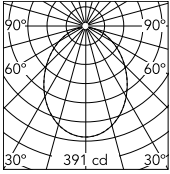

This product contains a light source of energy efficiency class F

Replaceable (LED only)
light source by a
professional

Schematic light drawing

Luminous flux luminaire
895 lm

Photometric

Light distribution	Roto symmetric
CCT (K)	2700