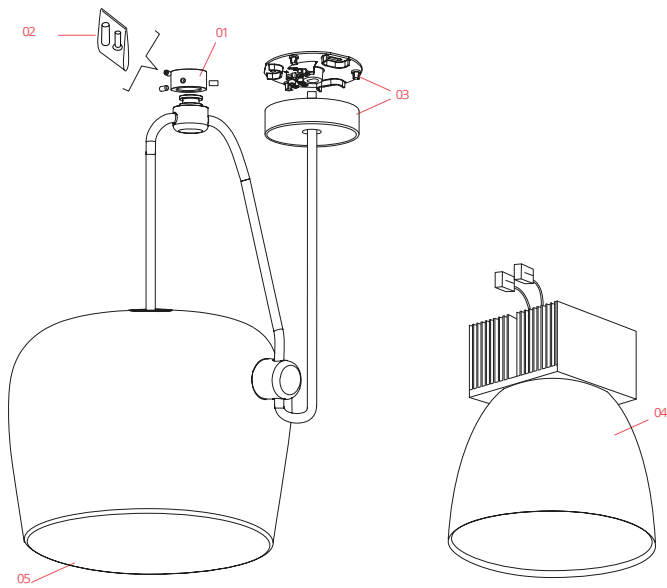

FLOS

■ F0090030 Black

Aim

Designed by Ronan & Erwan Bouroullec, 2013

16W - 895lm - 2700K

Suspended light fitting. Body in varnished aluminium sheet, shade in photo-etched optical polycarbonate. Internal reflector in photo-etched ABS. Orientable body. Powered directly from mains. The LED can be dimmed with a «Triac for Led» dimmer approved by Flos. Flos does not respond in case of wrong electrical connection system installations. The cable has a useful length of 9 meters and thus the lamp can be suspended 3 meters from the ceiling. Multiple rose with capacity to connect up to 5 Aims also available.

Main specifications

EAN	8059607013281
Mounting	Suspension
Environments	Indoor dry location
Light Source Type	LED
LED type	LED Module
Power (W)	16
System flux (lm)	895

Physical

Colour	Black
Length (mm)	243
Cord length (mm)	9000
Canopy dimension (mm)	23
Canopy width (mm)	80
Net weight (kg)	3.2
Package height (mm)	375
Package width (mm)	300
Package length (mm)	300
Package volume (m3)	0.03
IP internal	20

Accessories & Power Supply

OPTIONAL

RF22227

Aim Dimmer

OPTIONAL

F0093030

Aim Multiple Canopy

Spare Parts

- | | | |
|-----|---|-----------|
| 01. | Black ceiling attachment assembly | RF0090130 |
| 02. | Kit of quantity 3 m4 screws | RF06750 |
| 03. | Black ceiling rose assembly | RF0090230 |
| 04. | Aim Heatsink, 2700K Led Module & Reflector Assembly | RF0090700 |
| 05. | Aim opal diffuser | RF0090600 |