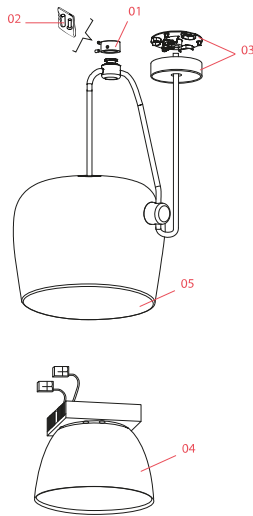

Main specifications

EAN	8059607013526
Mounting	Suspension
Environments	Indoor dry location
Light Source Type	LED
LED type	LED Module
Power (W)	12
System flux (lm)	725

Physical

Colour	Black
Length (mm)	170
Cord length (mm)	9000
Canopy dimension (mm)	23
Canopy width (mm)	80
Net weight (kg)	1.35
Package height (mm)	310
Package width (mm)	300
Package length (mm)	300
Package volume (m3)	0.03
IP internal	20

Accessories & Power Supply

OPTIONAL

RF22227

Aim Dimmer

OPTIONAL

F0093030

Aim Multiple Canopy

Spare Parts

- | | | |
|-----|---|-----------|
| 01. | Black ceiling attachment assembly | RF0090130 |
| 02. | Kit of quantity 3 m4 screws | RF06750 |
| 03. | Ceiling rose assembly | RF1555030 |
| 04. | Aim Small Heatsink, 2700K Led Module & Reflector Assembly | RF0095600 |
| 05. | Aim small opal diffuser | RF0095500 |