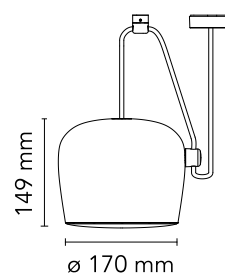

FLOS

■ F0095030 Black

Aim Small

Designed by Ronan & Erwan Bouroullec, 2014

12W - 725lm - 2700K - CRI> 90

Suspended light fitting. Body in varnished aluminium sheet, shade in photo-etched optical polycarbonate. Internal reflector in photo-etched PC. Directionable body. Powered directly from mains. The LED can be dimmed with a «Triac for Led» dimmer approved by Flos. Flos does not respond in case of wrong electrical connection system installations. The cable has a useful length of 9 metres and thus the lamp can be suspended 3 metres from the ceiling. Multiple rose with capacity to connect up to 5 Aim Small also available.

Main specifications

EAN	8059607013526
Mounting	Suspension
Environments	Indoor dry location
Light Source Type	LED
LED type	LED Module
Power (W)	12
System flux (lm)	725

Physical

Colour	Black
Length (mm)	170
Cord length (mm)	9000
Canopy dimension (mm)	23
Canopy width (mm)	80
Net weight (kg)	1.35
Package height (mm)	310
Package width (mm)	300
Package length (mm)	300
Package volume (m3)	0.03
IP internal	20