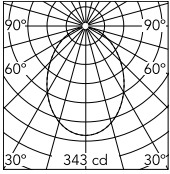

Main specifications

EAN	8059607013526
Mounting	Suspension
Environments	Indoor dry location
Light Source Type	LED
LED type	LED Module
Power (W)	12
System flux (lm)	725

Physical

Colour	Black
Length (mm)	170
Cord length (mm)	9000
Canopy dimension (mm)	23
Canopy width (mm)	80
Net weight (kg)	1.35
Package height (mm)	310
Package width (mm)	300
Package length (mm)	300
Package volume (m3)	0.03
IP internal	20

This product contains a light source of energy efficiency class F

Replaceable (LED only) light source by a professional

Schematic light drawing

Luminous flux luminaire
725 lm

Photometric

Light distribution	Roto symmetric
CCT (K)	2700
CRI>	90