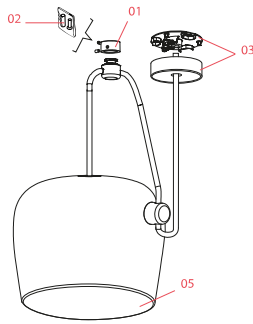

FLOS

F0095009 White

Aim Small

Designed by Ronan & Erwan Bouroullec, 2014

12W - 725lm - 2700K - CRI> 90

Suspended light fitting. Body in varnished aluminium sheet, shade in photo-etched optical polycarbonate. Internal reflector in photo-etched PC. Directionable body. Powered directly from mains. The LED can be dimmed with a «Triac for Led» dimmer approved by Flos. Flos does not respond in case of wrong electrical connection system installations. The cable has a useful length of 9 metres and thus the lamp can be suspended 3 metres from the ceiling. Multiple rose with capacity to connect up to 5 Aim Small also available.

Main specifications

EAN	8059607013502
Mounting	Suspension
Environments	Indoor dry location
Light Source Type	LED
LED type	LED Module
Power (W)	12
System flux (lm)	725

Physical

Colour	White
Length (mm)	170
Cord length (mm)	9000
Canopy dimension (mm)	23
Canopy width (mm)	80
Net weight (kg)	1.35
Package height (mm)	310
Package width (mm)	300
Package length (mm)	300
Package volume (m3)	0.03
IP internal	20
IP external	20

Accessories & Power Supply

OPTIONAL

RF22227

Aim Dimmer

OPTIONAL

F0093009

Aim Multiple Canopy

Spare Parts

- | | | |
|-----|--|-----------|
| 01. | Ceiling attachment assembly | RF0090109 |
| 02. | Kit of quantity 3 m4 screws | RF06749 |
| 03. | Ceiling rose assembly | RF1555009 |
| 04. | Aim Small Heatsink, 2700K Led
Module & Reflector Assembly | RF0095600 |
| 05. | Aim small opal diffuser | RF0095500 |