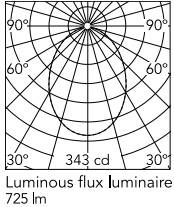

Schematic light drawing

Photometric

Light distribution	Roto symmetric
CCT (K)	2700
CRI>	90

Electrical

Insulation class	II
Frequency (Hz)	50/60
Main voltage (Vac)	220-240
LED voltage Vf (Vdc)	null
Driver	Integrated
Dimmable	Yes
Dimming type	Mains Cut Dimming
Dimming interface	Remote Dimmable (Dimmer Not Included)
Batteries inside	No