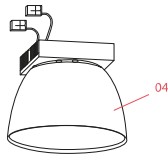

FLOS

F0095009 White

Aim Small

Designed by Ronan & Erwan Bouroullec, 2014

12W - 725lm - 2700K - CRI> 90

Suspended light fitting. Body in varnished aluminium sheet, shade in photo-etched optical polycarbonate. Internal reflector in photo-etched PC. Directionable body. Powered directly from mains. The LED can be dimmed with a «Triac for Led» dimmer approved by Flos. Flos does not respond in case of wrong electrical connection system installations. The cable has a useful length of 9 metres and thus the lamp can be suspended 3 metres from the ceiling. Multiple rose with capacity to connect up to 5 Aim Small also available.

Main specifications

EAN	8059607013502
Mounting	Suspension
Environments	Indoor dry location
Light Source Type	LED
LED type	LED Module
Power (W)	12
System flux (lm)	725

Physical

Colour	White
Length (mm)	170
Cord length (mm)	9000
Canopy dimension (mm)	23
Canopy width (mm)	80
Net weight (kg)	1.35
Package height (mm)	310
Package width (mm)	300
Package length (mm)	300
Package volume (m3)	0.03
IP internal	20
IP external	20

Accessories & Power Supply

OPTIONAL

RF22227

Aim Dimmer

OPTIONAL

F0093009

Aim Multiple Canopy

Spare Parts

- | | | |
|-----|--|-----------|
| 01. | Ceiling attachment assembly | RF0090109 |
| 02. | Kit of quantity 3 m4 screws | RF06749 |
| 03. | Ceiling rose assembly | RF1555009 |
| 04. | Aim Small Heatsink, 2700K Led
Module & Reflector Assembly | RF0095600 |
| 05. | Aim small opal diffuser | RF0095500 |