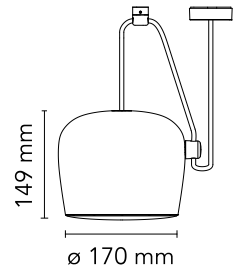

FLOS

F0095009 White

Aim Small

Designed by Ronan & Erwan Bouroullec, 2014

12W - 725lm - 2700K - CRI> 90

Suspended light fitting. Body in varnished aluminium sheet, shade in photo-etched optical polycarbonate. Internal reflector in photo-etched PC. Directionable body. Powered directly from mains. The LED can be dimmed with a «Triac for Led» dimmer approved by Flos. Flos does not respond in case of wrong electrical connection system installations. The cable has a useful length of 9 metres and thus the lamp can be suspended 3 metres from the ceiling. Multiple rose with capacity to connect up to 5 Aim Small also available.

Main specifications

EAN	8059607013502
Mounting	Suspension
Environments	Indoor dry location
Light Source Type	LED
LED type	LED Module
Power (W)	12
System flux (lm)	725

Physical

Colour	White
Length (mm)	170
Cord length (mm)	9000
Canopy dimension (mm)	23
Canopy width (mm)	80
Net weight (kg)	1.35
Package height (mm)	310
Package width (mm)	300
Package length (mm)	300
Package volume (m3)	0.03
IP internal	20
IP external	20